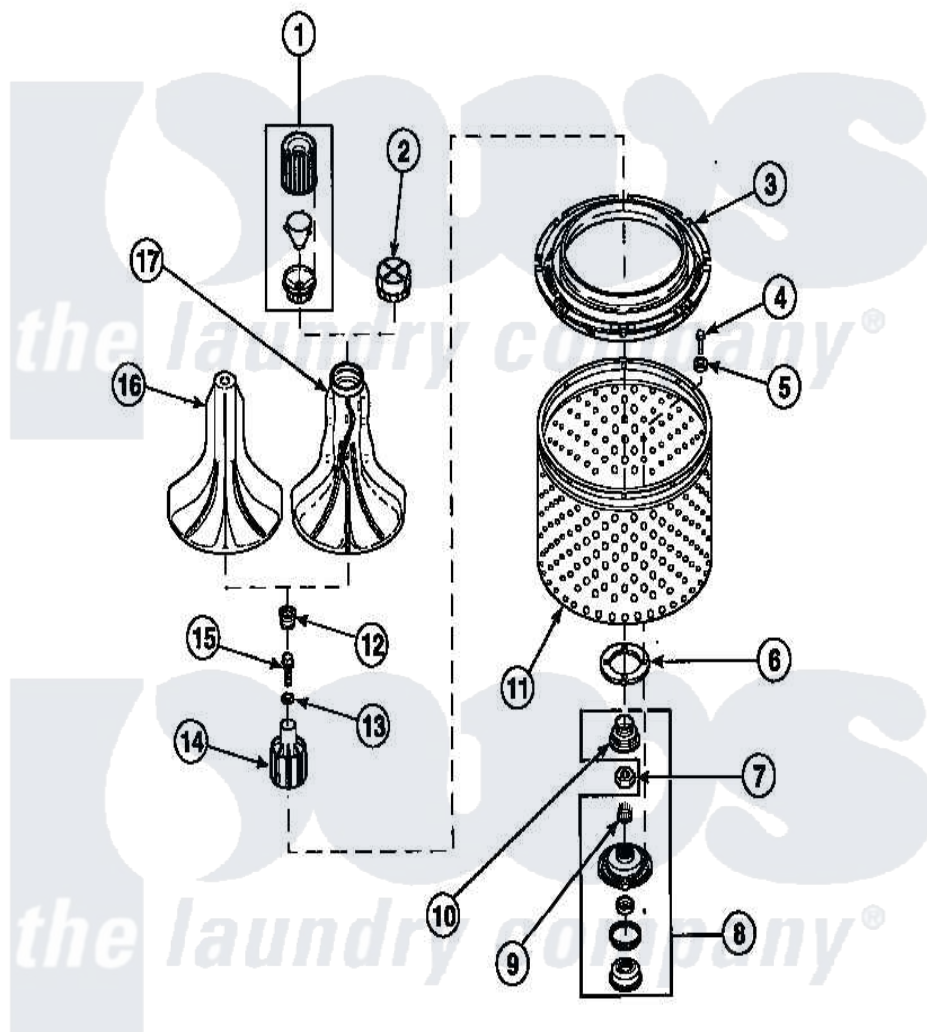

**Amana LW2501W2 (BOM: PLW2501W2 B) 02 - AGITATOR/DRIVE BELL/SEAL KIT/TUB & HUB**

Amana Residential Amana LW2501W2 (BOM: PLW2501W2 B) Washer Parts Parts Diagram 02 - AGITATOR/DRIVE BELL/SEAL KIT/TUB & HUB  
 Click on the part number to view part

Item	Original Part Number	Replaced By	Status	Part Description
1	36542	<a href="#">40002101W</a>		Assembly, Fabric Softner
2	<a href="#">36515</a>			Cap, Agitator
3	<a href="#">35035</a>			Guard, Clothes
4	27202	<a href="#">W10116787</a>		Screw
5	<a href="#">28094</a>			Gasket
7	Y29220	<a href="#">40016301</a>		Nut, Lock
9	29728	<a href="#">40008301</a>		Insert, Spline
10	36425	<a href="#">40016101</a>		Seal, Bell Drive
12	36511	<a href="#">40008401</a>		Plug, Bell
13	<a href="#">36472</a>			O-Ring
15	34288	<a href="#">40065102</a>		Screw, Shoulder 1/4
16	<a href="#">33513</a>			Agitator, Short-Coin