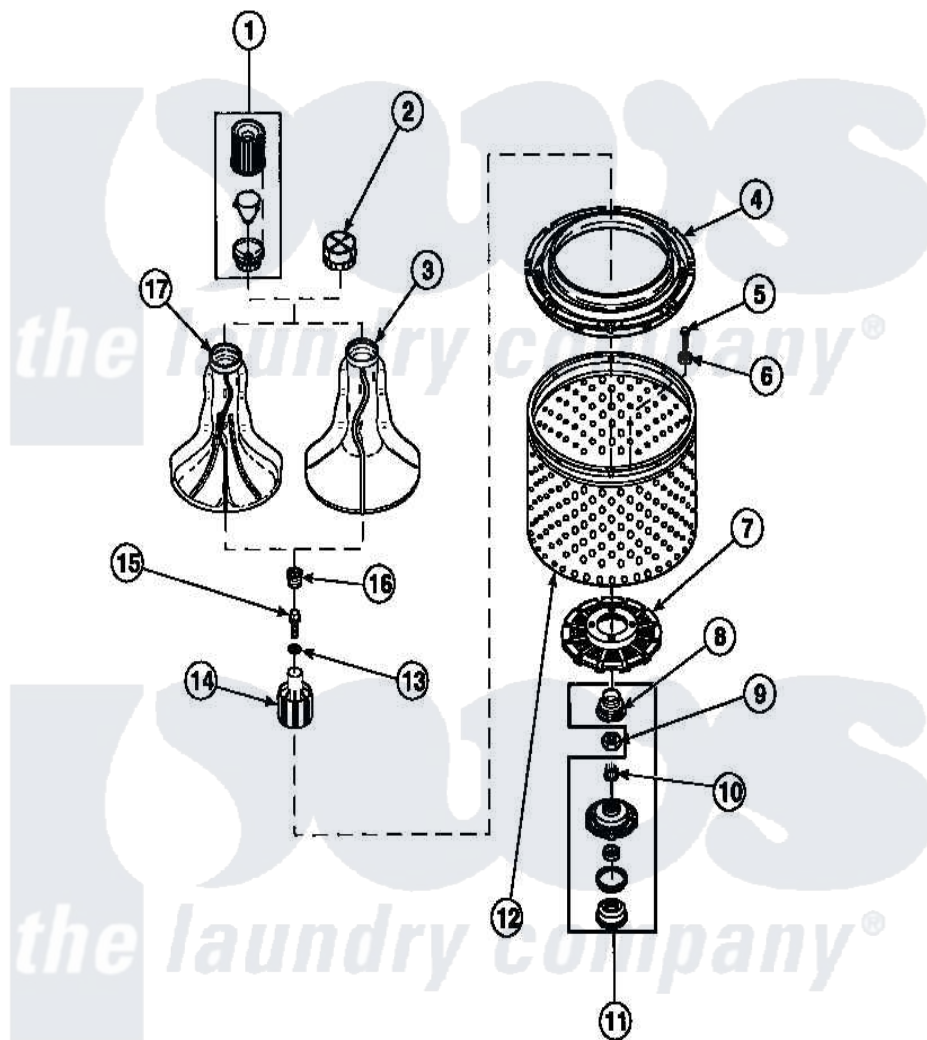

Amana LW2501W2 (BOM: PLW2501W2 B) 03 - AGITATOR/DRIVE BELL/SEAL KIT/TUB & HUB

Amana Residential Amana LW2501W2 (BOM: PLW2501W2 B) Washer Parts Parts Diagram 03 - AGITATOR/DRIVE BELL/SEAL KIT/TUB & HUB
 Click on the part number to view part

Item	Original Part Number	Replaced By	Status	Part Description
1	36542	40002101W		Assembly, Fabric Softner
2	36515			Cap, Agitator
3	36507	40000501W		Agitator, Flex Vane
4	35035			Guard, Clothes
5	27202	W10116787		Screw
6	28094			Gasket
7	32998	39371		Filter Lin
8	36425	40016101		Seal, Bell Drive
9	Y29220	40016301		Nut, Lock
10	29728	40008301		Insert, Spline
11	495P3	R9900552		Hub And Seal
12	33501P	R9900144		Kit- Wash
13	36472			O-Ring
14	36443P	R9900189		Kit, Drive Bell And Seal
15	34288	40065102		Screw, Shoulder 1/4