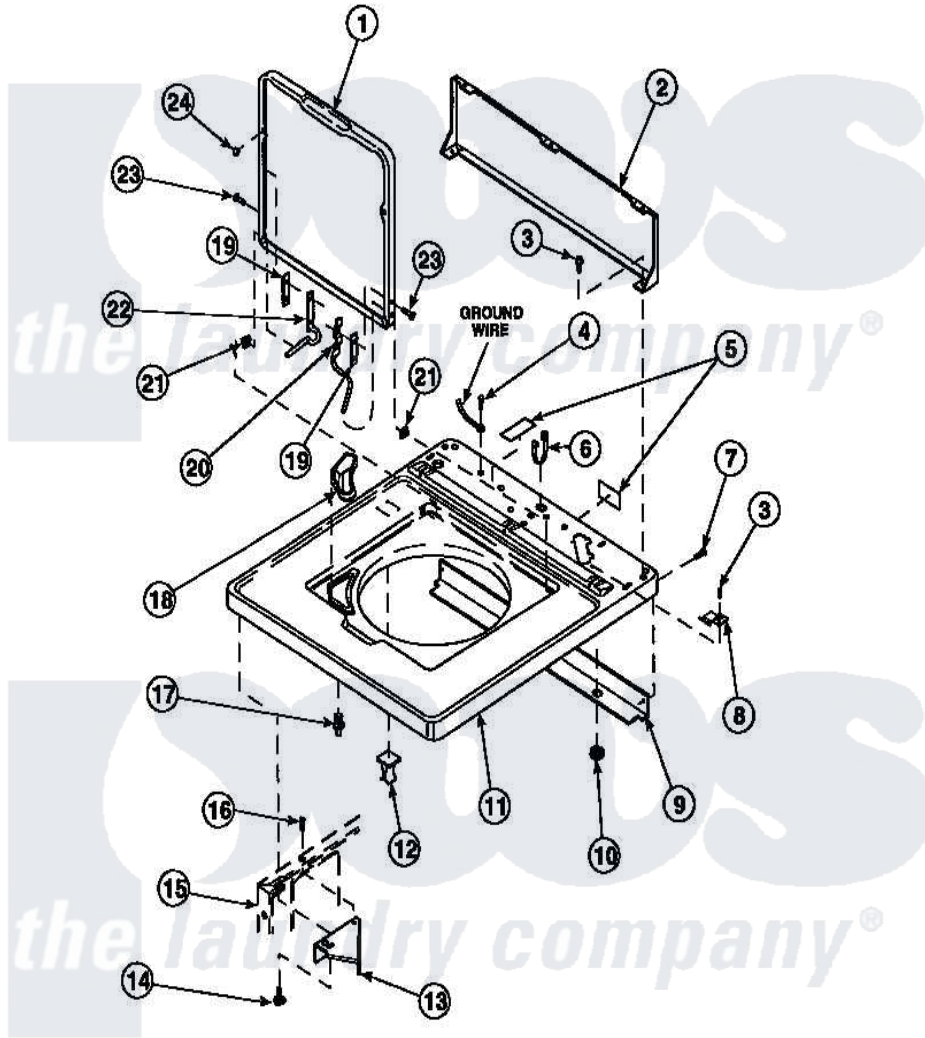

Amana LW2501W2 (BOM: PLW2501W2 B) 05 - CAB TOP/LOADING DR & CTRL HOOD REAR PAN

Amana Residential Amana LW2501W2 (BOM: PLW2501W2 B) Washer Parts Parts Diagram 05 - CAB TOP/LOADING DR & CTRL HOOD REAR PAN
 Click on the part number to view part

Item	Original Part Number	Replaced By	Status	Part Description
2	34903		Not Available	PANEL, BACK HOOD (USE 37782)
3	23962	W10116760		Screw
4	52909			Screw, 10B-16 X 1/2 HeX
6	21903	211881		Grommet, Cord Part Not Used-Gas Models Only
7	27196	27001200		Screw
8	35887	40063901		Clip, Hold Down
11	34902P		Not Available	TOP
12	36519		Not Available	CLIP
13	36034			Bracket, Director-Module
14	Y31644	27001200		Screw
15	34475P		Not Available	CABINET
16	36035		Not Available	SCREW,8-18X3/8 PHIL FLT HD
17	56534			Barrel, Support