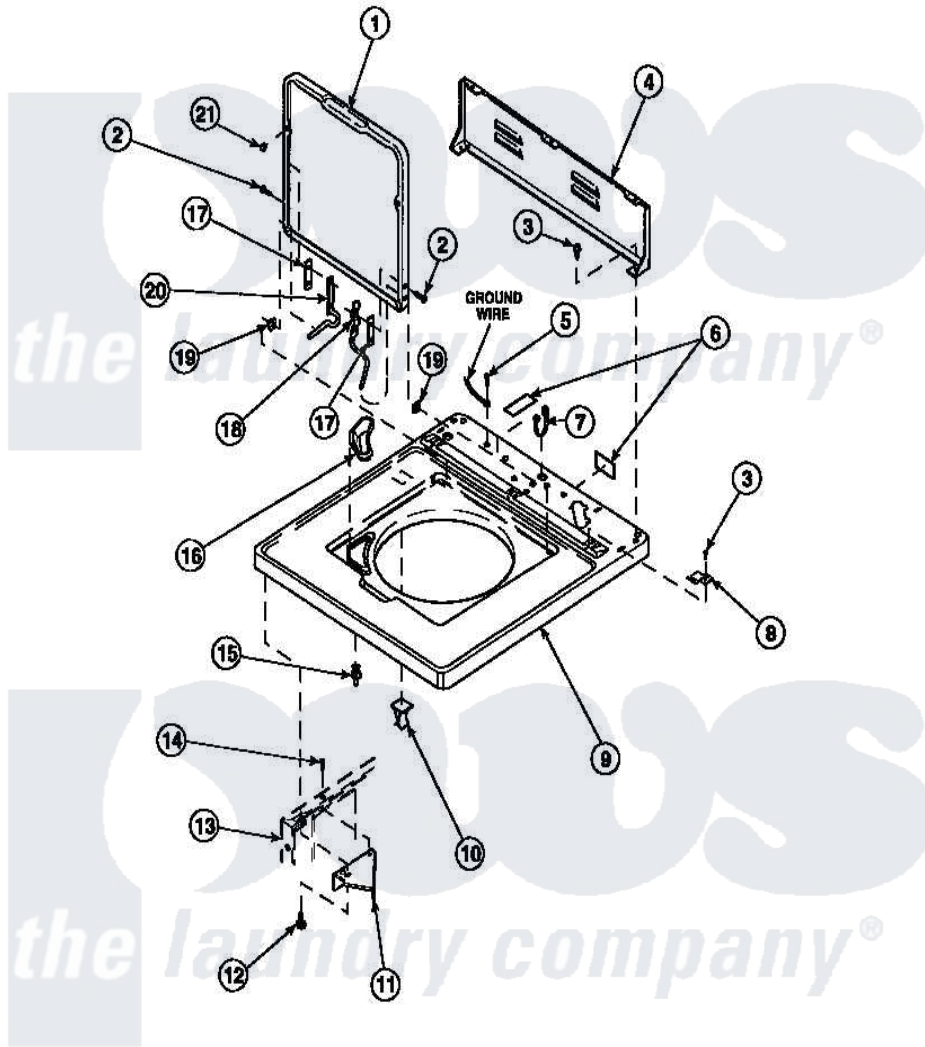

Amana LW2501W2 (BOM: PLW2501W2 B) 06 - CAB TOP/LOADING DR & CTRL HOOD REAR PAN

Amana Residential Amana LW2501W2 (BOM: PLW2501W2 B) Washer Parts Parts Diagram 06 - CAB TOP/LOADING DR & CTRL HOOD REAR PAN
 Click on the part number to view part

Item	Original Part Number	Replaced By	Status	Part Description
1	33541P		Not Available	LID
2	34337	W10119828		Screw, Lid Hinge Mounting
3	23962	W10116760		Screw
4	34903		Not Available	PANEL, BACK HOOD (USE 37782)
5	52909			Screw, 10B-16 X 1/2 HeX
6	24903		Not Available	STICKER,DISCONNECT POW
7	21903	211881		Grommet, Cord Part Not Used-Gas Models Only
8	35887	40063901		Clip, Hold Down
9	34902P		Not Available	TOP
10	36519		Not Available	CLIP
11	36034			Bracket, Director-Module
12	Y31644	27001200		Screw
13	34475P		Not Available	CABINET

14	36035	Not Available	SCREW,8-18X3/8 PHIL FLT HD
15	56534		Barrel, Support
16	34776	Not Available	DISPENSER,BLEACH
17	34338		Gasket, Hinge
18	36437		Hinge, Lid R
19	33446	4008201	Bushing, Hinge
20	36513		Hinge, Left
21	21685	40038001	Bumper