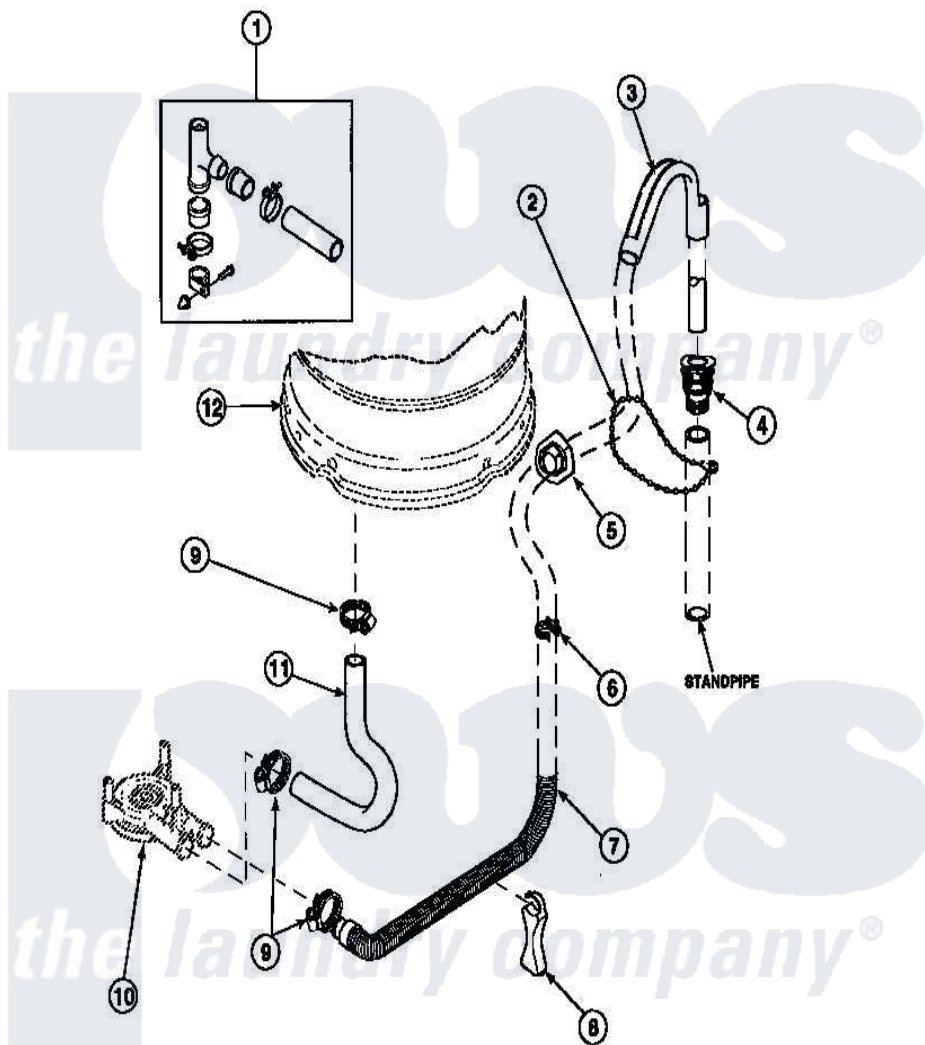

Amana LW2501W2 (BOM: PLW2501W2 B) 07 - DRAIN HOSE AND SIPHON BREAK

Amana Residential Amana LW2501W2 (BOM: PLW2501W2 B) Washer Parts Parts Diagram 07 - DRAIN HOSE AND SIPHON BREAK

[Click on the part number to view part](#)

Item	Original Part Number	Replaced By	Status	Part Description
1	562P3	76660		Break-Sphn
2	33489	8539404		Tie-Wire
3	33615	22003814		Retainer, Drain Hose
4	36878	40008101		Adapter, Standpipe
5	32219			Relief, Strain
6	36014			Clip, Retainer-Hose
7	37245	40053901		Hose, Drain
8	36522			Hose Support
"	35487			Support, Hose
9	36802	285655		Clamp, Hose
10	36863P	27001233		Pump
11	35753			Hose, Tub To Pump-Ddp
12	34438P			Assembly, Outer Tub