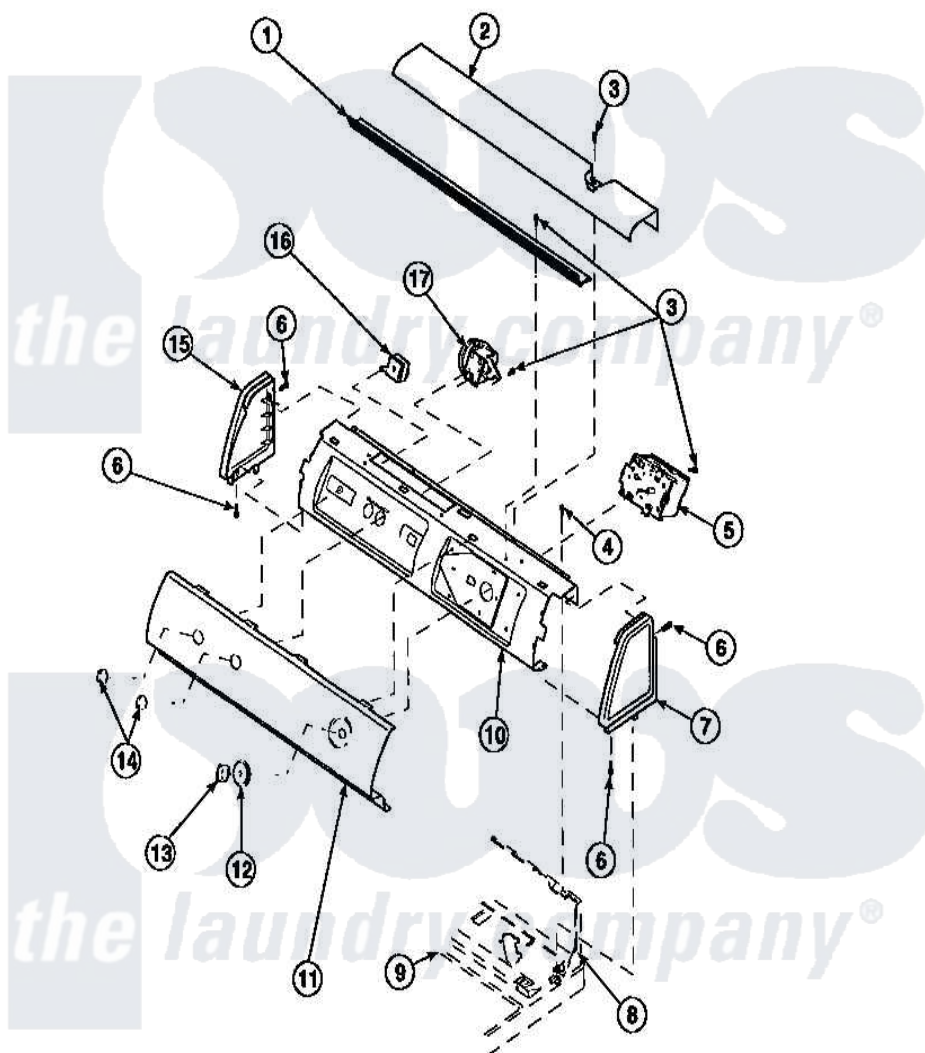

**Amana LW2501W2 (BOM: PLW2501W2 B) 09 - GRAPHIC PANEL, CTRL
MTG PLATE AND CTRLS**

Amana [Residential Amana LW2501W2 \(BOM: PLW2501W2 B\) Washer Parts](#) Parts Diagram 09 - GRAPHIC PANEL, CTRL MTG PLATE AND CTRLS
Click on the part number to view part

Item	Original Part Number	Replaced By	Status	Part Description
1	Y34826		Not Available	DIFFUSER,LAMP-CLEAR
2	34823		Not Available	COVER, TOP
3	23962	W10116760		Screw
4	34904	489355		Screw, 8 X 1/2
5	31239	31239P		Timer 3 Cycle Package
6	501086	90767		Screw, 8A X 3/8 HeX Washer Head Tapping
7	34815		Not Available	PANEL, END R.H. (BLK)
8	34903		Not Available	PANEL, BACK HOOD (USE 37782)
9	34902P		Not Available	TOP
10	34821		Not Available	CONTROL MOUNTING PLATE
11	Y36614		Not Available	PANEL, GRAPHICS
12	34848			Assembly, Timer Skirt
13	34844		Not Available	KNOB,TIMER

14 [34847](#)
15 [34816](#)
16 [35115](#)
17 36045

Assembly, Knob-Rotary
Panel, End
Switch, TemPerature 3 P
Switch, Pressure