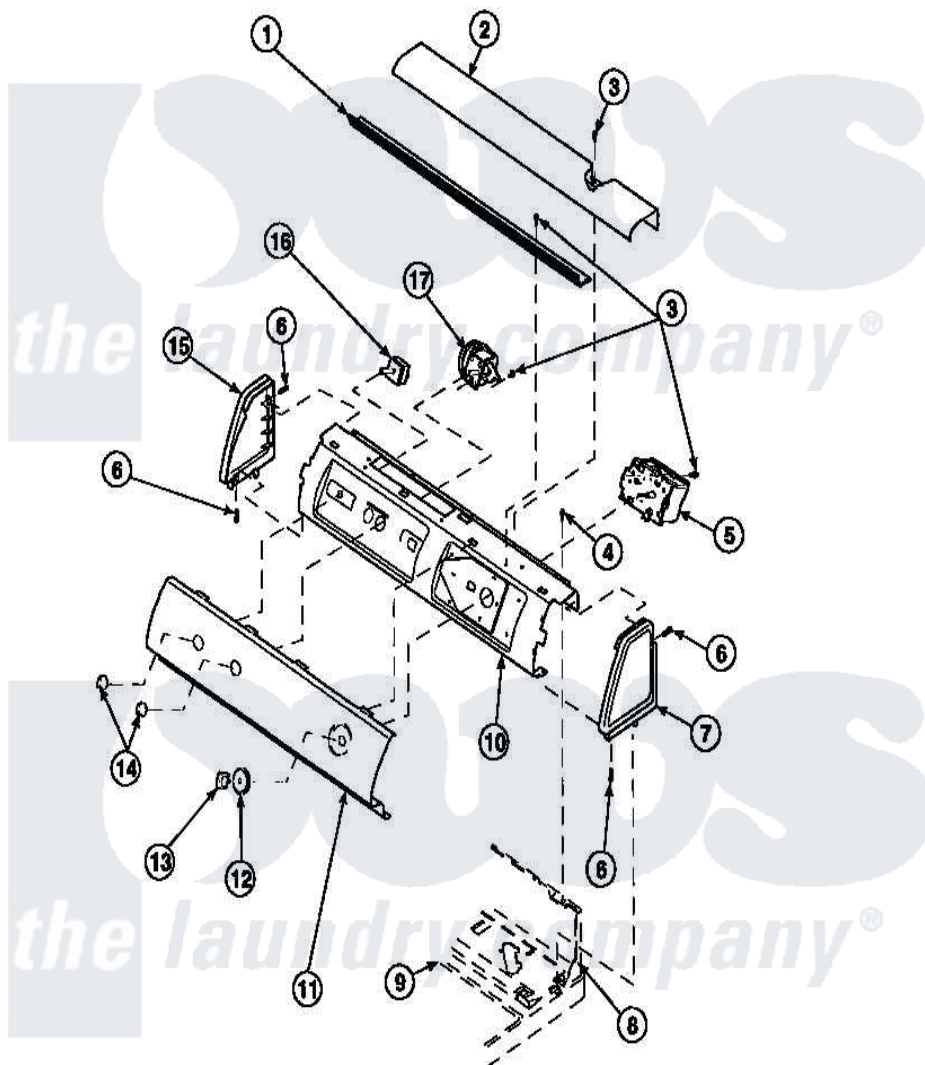

**Amana LW2501W2 (BOM: PLW2501W2 B) 10 - GRAPHIC PANEL, CTRL  
MTG PLATE AND CTRLS**

Amana Residential Amana LW2501W2 (BOM: PLW2501W2 B) Washer Parts Parts Diagram 10 - GRAPHIC PANEL, CTRL MTG PLATE AND CTRLS  
Click on the part number to view part

Item	Original Part Number	Replaced By	Status	Part Description
1	Y34826		Not Available	DIFFUSER,LAMP-CLEAR
3	23962	<a href="#">W10116760</a>		Screw
4	34904	<a href="#">489355</a>		Screw, 8 X 1/2
5	31239	<a href="#">31239P</a>		Timer 3 Cycle Package
6	501086	<a href="#">90767</a>		Screw, 8A X 3/8 HeX Washer Head Tapping
8	34903		Not Available	PANEL, BACK HOOD (USE 37782)
9	34902P		Not Available	TOP
10	34821		Not Available	CONTROL MOUNTING PLATE
16	<a href="#">35115</a>			Switch, TemPerature 3 P
17	36045	<a href="#">40055101</a>		Switch, Pressure