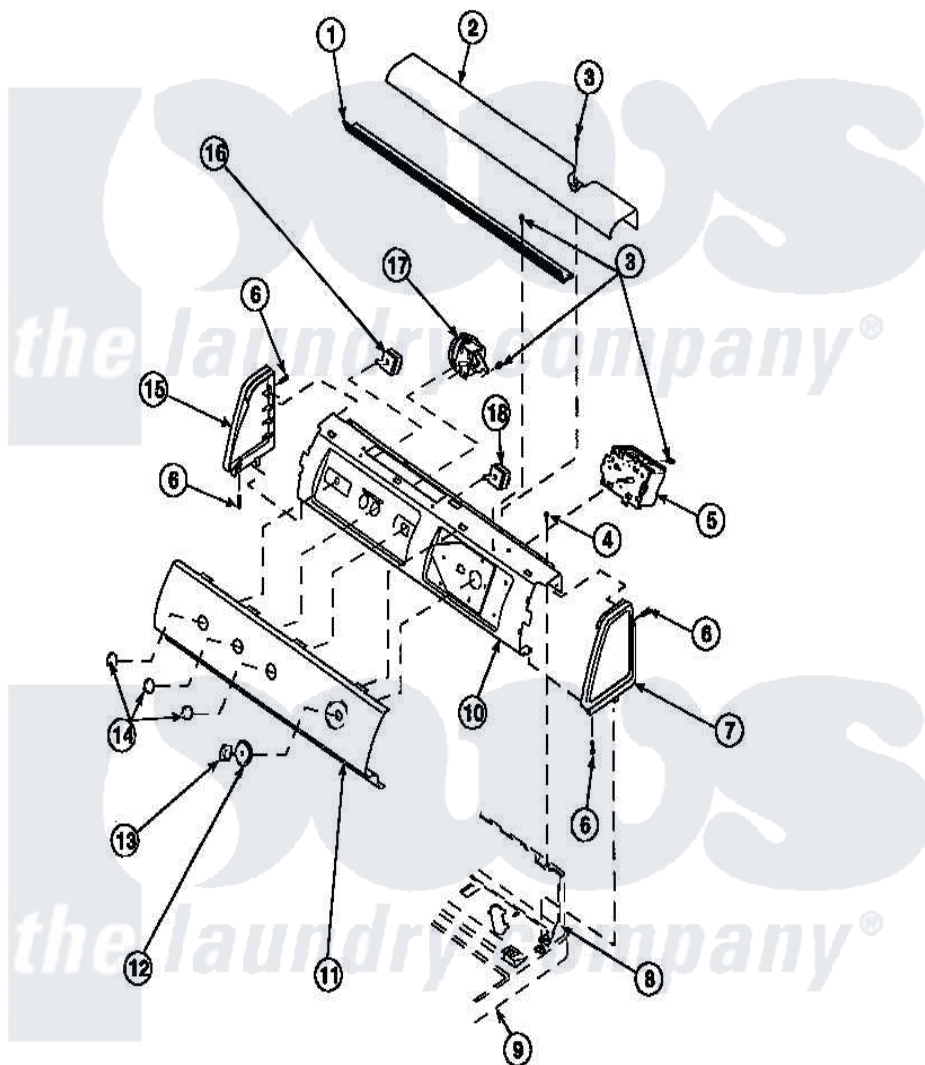

**Amana LW2501W2 (BOM: PLW2501W2 B) 11 - GRAPHIC PANEL, CTRL
MTG PLATE AND CTRLS**

Amana Residential Amana LW2501W2 (BOM: PLW2501W2 B) Washer Parts Parts Diagram 11 - GRAPHIC PANEL, CTRL MTG PLATE AND CTRLS
Click on the part number to view part

Item	Original Part Number	Replaced By	Status	Part Description
1	Y34826		Not Available	DIFFUSER,LAMP-CLEAR
3	23962	W10116760		Screw
4	34904	489355		Screw, 8 X 1/2
6	501086	90767		Screw, 8A X 3/8 HeX Washer Head Tapping
8	34903		Not Available	PANEL, BACK HOOD (USE 37782)
9	34902P		Not Available	TOP
10	34821		Not Available	CONTROL MOUNTING PLATE
18	36045	40055101		Switch, Pressure