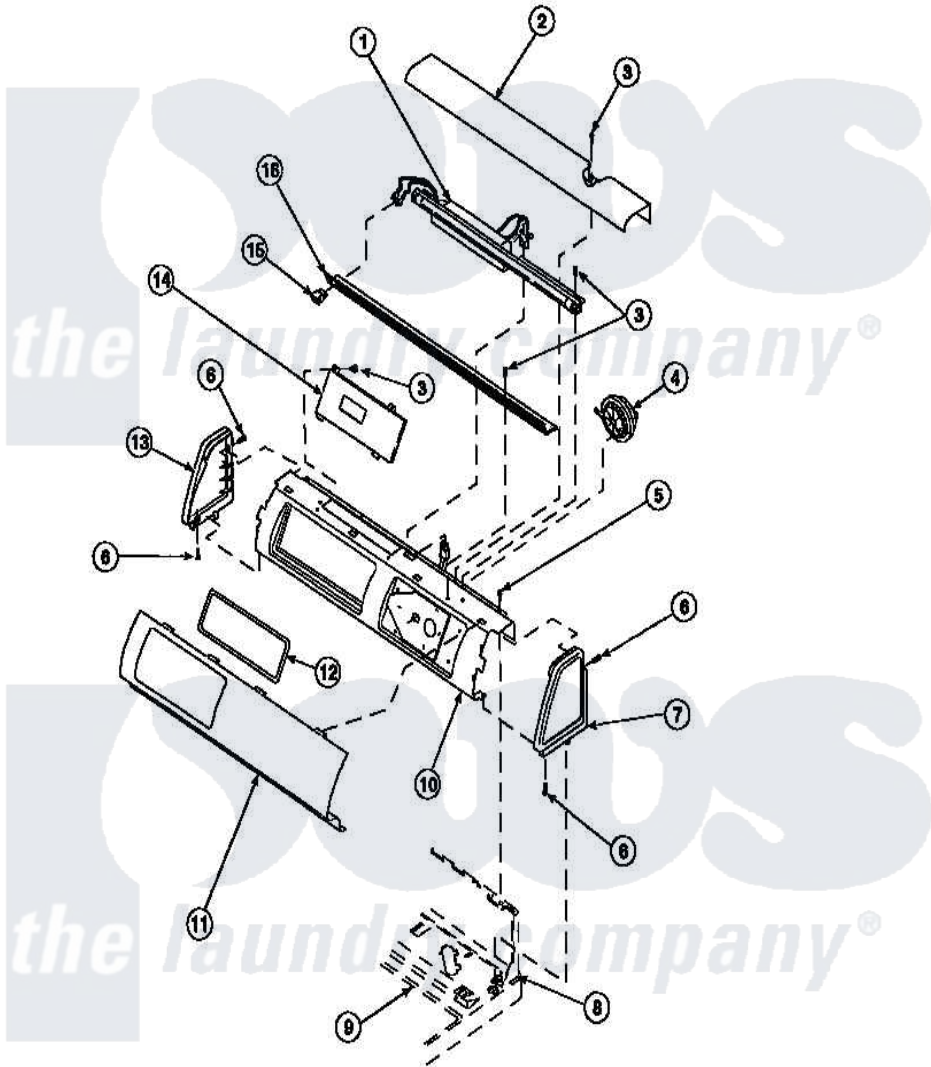

**Amana LW2501W2 (BOM: PLW2501W2 B) 12 - GRAPHIC PANEL, CTRL  
MTG PLATE AND CTRLS**

Amana Residential Amana LW2501W2 (BOM: PLW2501W2 B) Washer Parts Parts Diagram 12 - GRAPHIC PANEL, CTRL MTG PLATE AND CTRLS  
Click on the part number to view part

Item	Original Part Number	Replaced By	Status	Part Description
3	23962	<a href="#">W10116760</a>		Screw
5	34904	<a href="#">489355</a>		Screw, 8 X 1/2
6	501086	<a href="#">90767</a>		Screw, 8A X 3/8 HeX Washer Head Tapping
8	34903		Not Available	PANEL, BACK HOOD (USE 37782)
9	34902P		Not Available	TOP