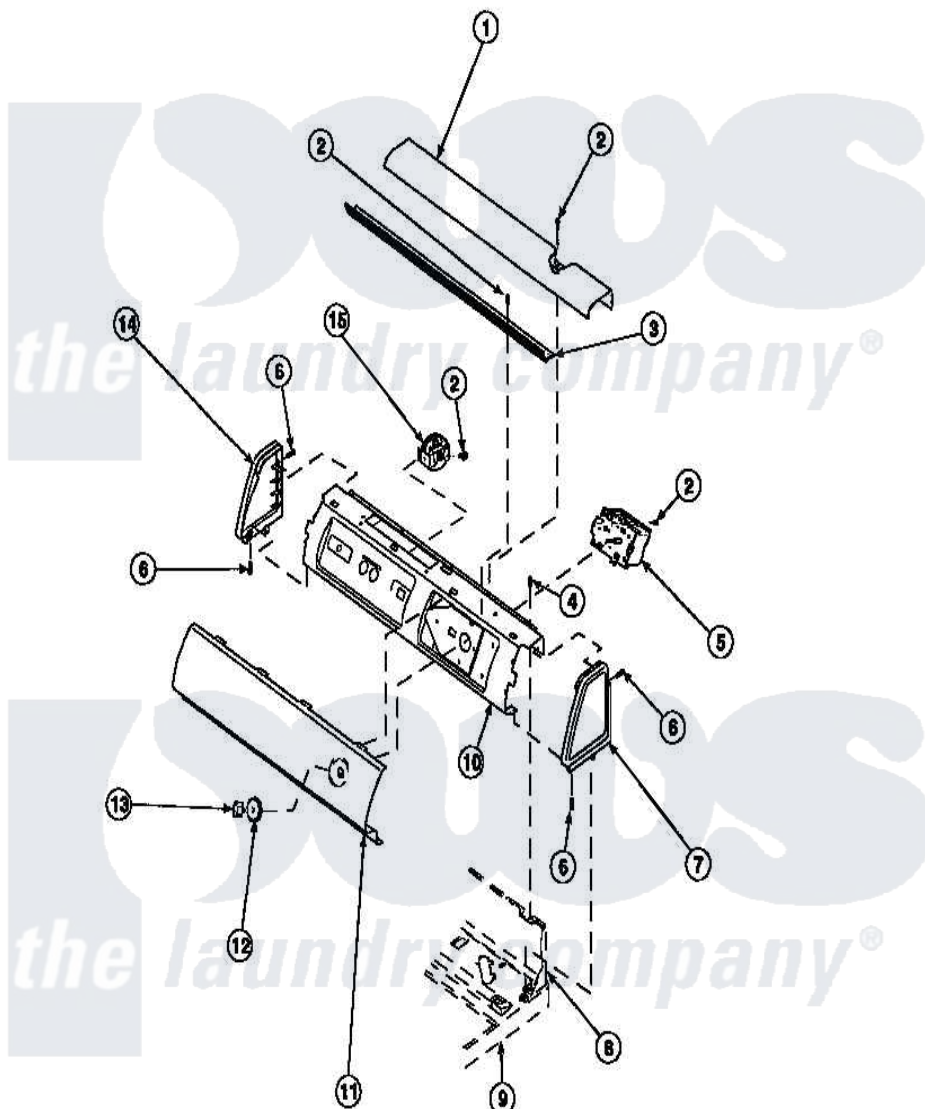

**Amana LW2501W2 (BOM: PLW2501W2 B) 13 - GRAPHIC PANEL, CTRL  
MTG PLATE AND CTRLS**

Amana Residential Amana LW2501W2 (BOM: PLW2501W2 B) Washer Parts Parts Diagram 13 - GRAPHIC PANEL, CTRL MTG PLATE AND CTRLS  
Click on the part number to view part

Item	Original Part Number	Replaced By	Status	Part Description
1	34823		Not Available	COVER, TOP
2	23962	<a href="#">W10116760</a>		Screw
3	Y34826		Not Available	DIFFUSER,LAMP-CLEAR
4	34904	<a href="#">489355</a>		Screw, 8 X 1/2
6	501086	<a href="#">90767</a>		Screw, 8A X 3/8 HeX Washer Head Tapping
7	34815		Not Available	PANEL, END R.H. (BLK)
8	34903		Not Available	PANEL, BACK HOOD (USE 37782)
9	34902P		Not Available	TOP
10	34821		Not Available	CONTROL MOUNTING PLATE
12	33817		Not Available	ASSY,TIMER SKIRT-BLACK
13	<a href="#">33897</a>			Knob, Timer-Washer-Blac
14	<a href="#">34816</a>			Panel, End