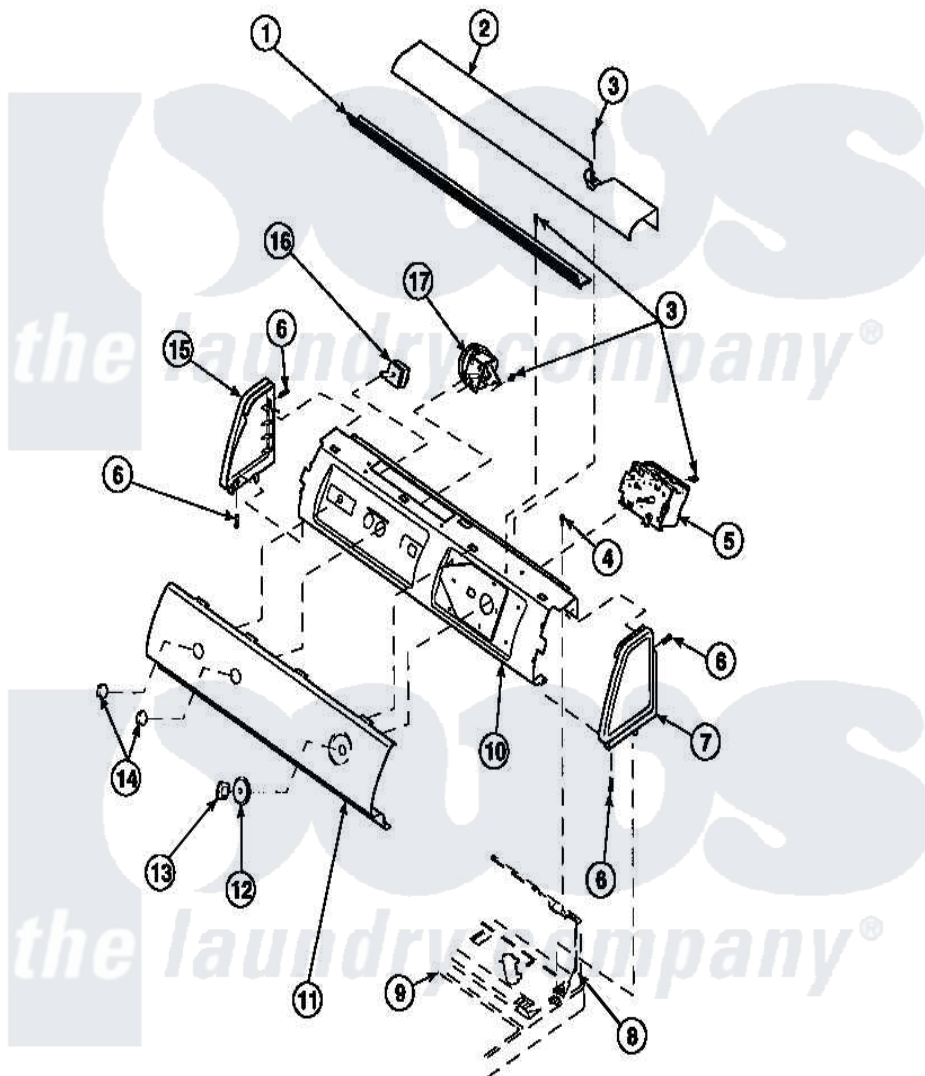

**Amana LW2501W2 (BOM: PLW2501W2 B) 14 - GRAPHIC PANEL, CTRL
MTG PLATE AND CTRLS**

Amana Residential Amana LW2501W2 (BOM: PLW2501W2 B) Washer Parts Parts Diagram 14 - GRAPHIC PANEL, CTRL MTG PLATE AND CTRLS
Click on the part number to view part

Item	Original Part Number	Replaced By	Status	Part Description
1	Y34826		Not Available	DIFFUSER,LAMP-CLEAR
3	23962	W10116760		Screw
4	31239	31239P		Timer 3 Cycle Package
5	34904	489355		Screw, 8 X 1/2
6	501086	90767		Screw, 8A X 3/8 HeX Washer Head Tapping
8	34903		Not Available	PANEL, BACK HOOD (USE 37782)
9	34902P		Not Available	TOP
11	34821		Not Available	CONTROL MOUNTING PLATE
16	35115			Switch, TemPerature 3 P
17	36045	40055101		Switch, Pressure