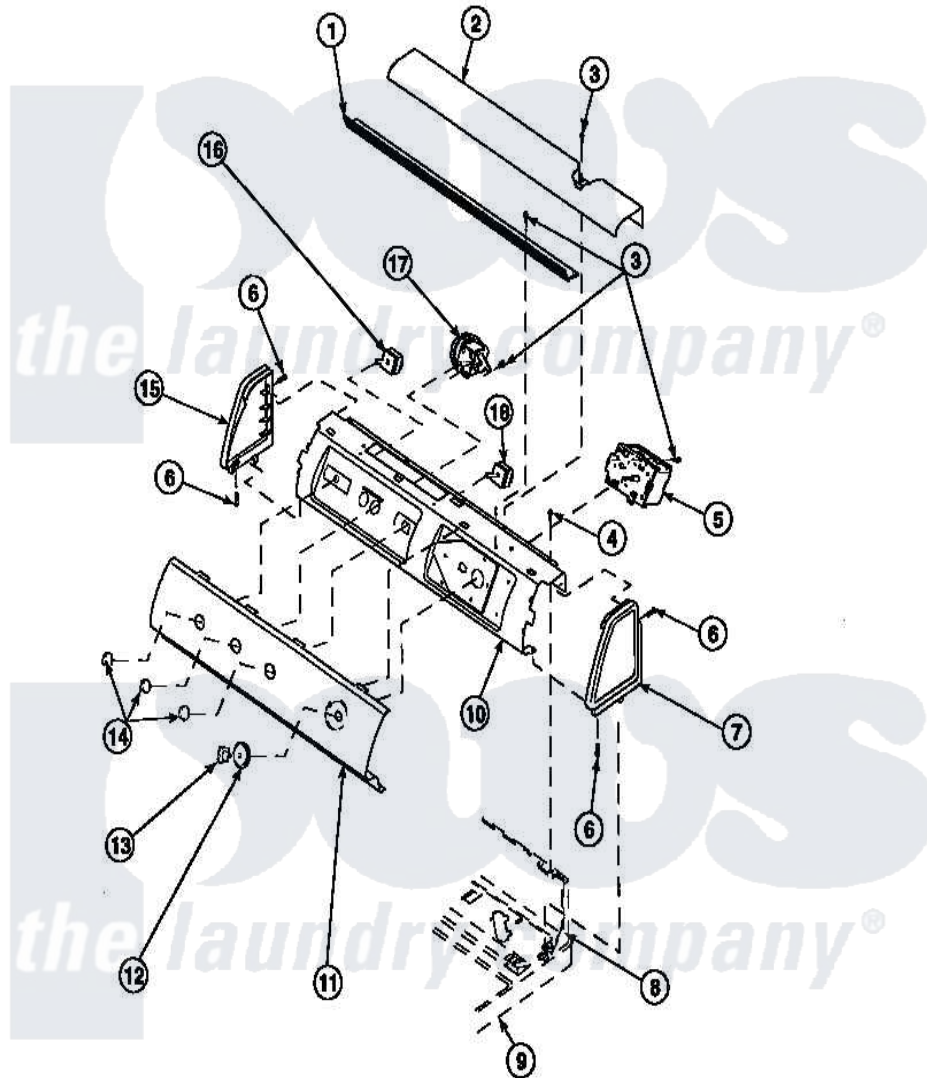

**Amana LW2501W2 (BOM: PLW2501W2 B) 15 - GRAPHIC PANEL, CTRL
MTG PLATE AND CTRLS**

Amana Residential Amana LW2501W2 (BOM: PLW2501W2 B) Washer Parts Parts Diagram 15 - GRAPHIC PANEL, CTRL MTG PLATE AND CTRLS
Click on the part number to view part

Item	Original Part Number	Replaced By	Status	Part Description
1	Y34826		Not Available	DIFFUSER,LAMP-CLEAR
2	34823		Not Available	COVER, TOP
3	23962	W10116760		Screw
4	34904	489355		Screw, 8 X 1/2
6	501086	90767		Screw, 8A X 3/8 HeX Washer Head Tapping
7	34815		Not Available	PANEL, END R.H. (BLK)
8	34903		Not Available	PANEL, BACK HOOD (USE 37782)
9	34902P		Not Available	TOP
10	34821		Not Available	CONTROL MOUNTING PLATE
12	34848			Assembly, Timer Skirt
13	34844		Not Available	KNOB,TIMER
14	34847			Assembly, Knob-Rotary
15	34816			Panel, End