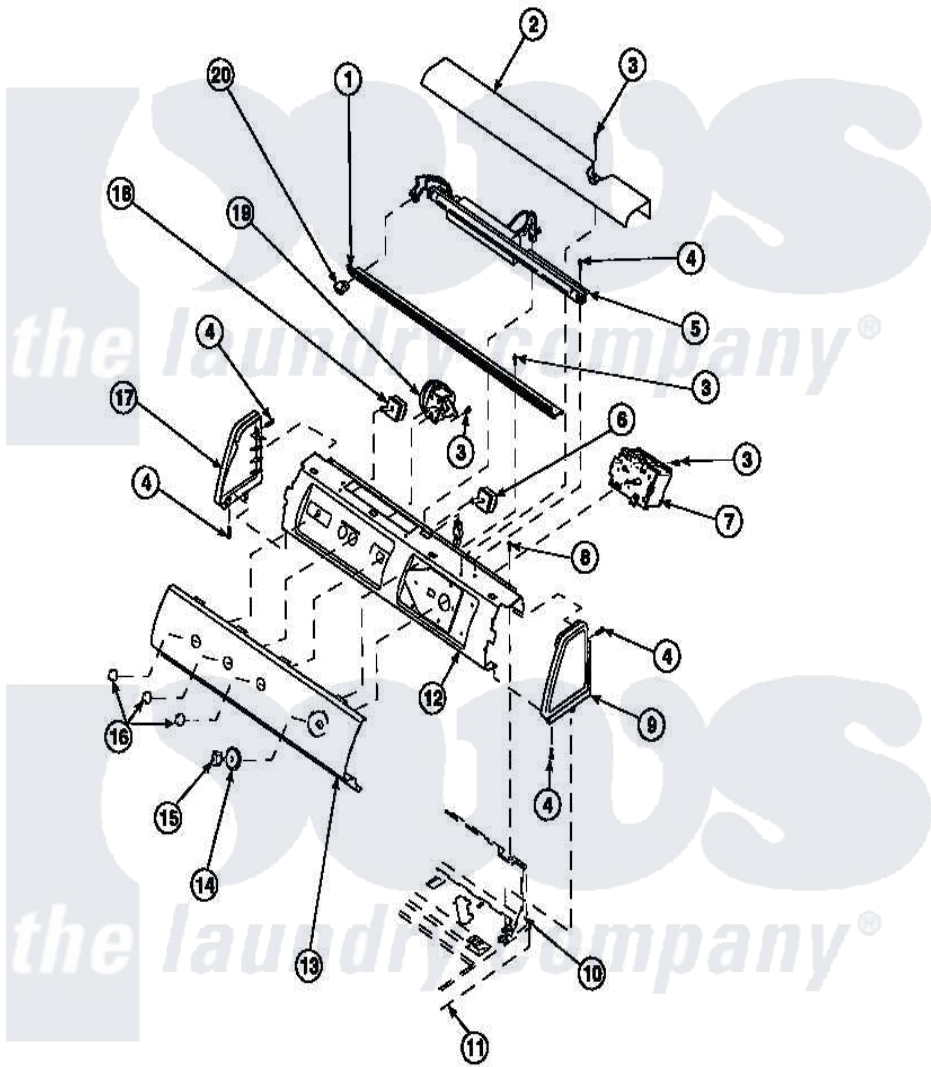

**Amana LW2501W2 (BOM: PLW2501W2 B) 16 - GRAPHIC PANEL, CTRL
MTG PLATE AND CTRLS**

Amana Residential Amana LW2501W2 (BOM: PLW2501W2 B) Washer Parts Parts Diagram 16 - GRAPHIC PANEL, CTRL MTG PLATE AND CTRLS
Click on the part number to view part

Item	Original Part Number	Replaced By	Status	Part Description
3	23962	W10116760		Screw
4	501086	90767		Screw, 8A X 3/8 HeX Washer Head Tapping
8	34904	489355		Screw, 8 X 1/2
10	34903		Not Available	PANEL, BACK HOOD (USE 37782)
11	34902P		Not Available	TOP
12	34821		Not Available	CONTROL MOUNTING PLATE
19	36045	40055101		Switch, Pressure