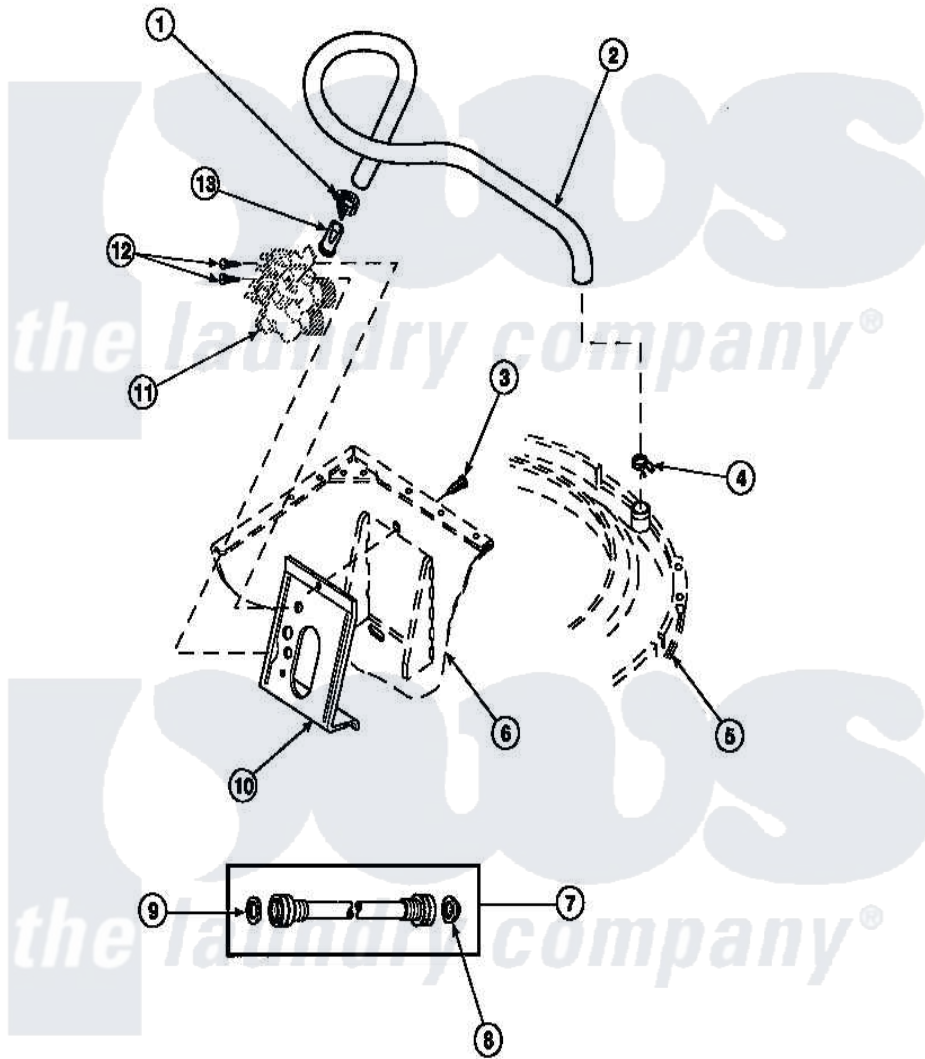

Amana LW2501W2 (BOM: PLW2501W2 B) 17 - INLET/FILL HOSE & MIXING VLV MTG BRKT

Amana [Residential Amana LW2501W2 \(BOM: PLW2501W2 B\) Washer Parts](#) Parts Diagram 17 - INLET/FILL HOSE & MIXING VLV MTG BRKT
 Click on the part number to view part

Item	Original Part Number	Replaced By	Status	Part Description
1	36801	596669		Clamp, Manifold
2	35874	38155		Hose, Mix Valve To TU
3	33562	27001200		Screw
4	29210			Hose Clamp
5	36025P			Assembly, Tub Cover and Gasket
6	34475P		Not Available	CABINET
7	20618	21001467		Hose- 10'
"	20617		Not Available	HOSE, INLET (8 FT)
"	28330P	202860		Inlet Hose Assembly
8	28605	22002960		Strainer, Washer Inlet
9	20290	Y013783		Washer, Inlet Hose
10	34972	39407		Bracket, Valve
11	34963	34963P		Valve Mixing Package
12	501086	00767		Screw, 8A X 3/8 HeX Washer