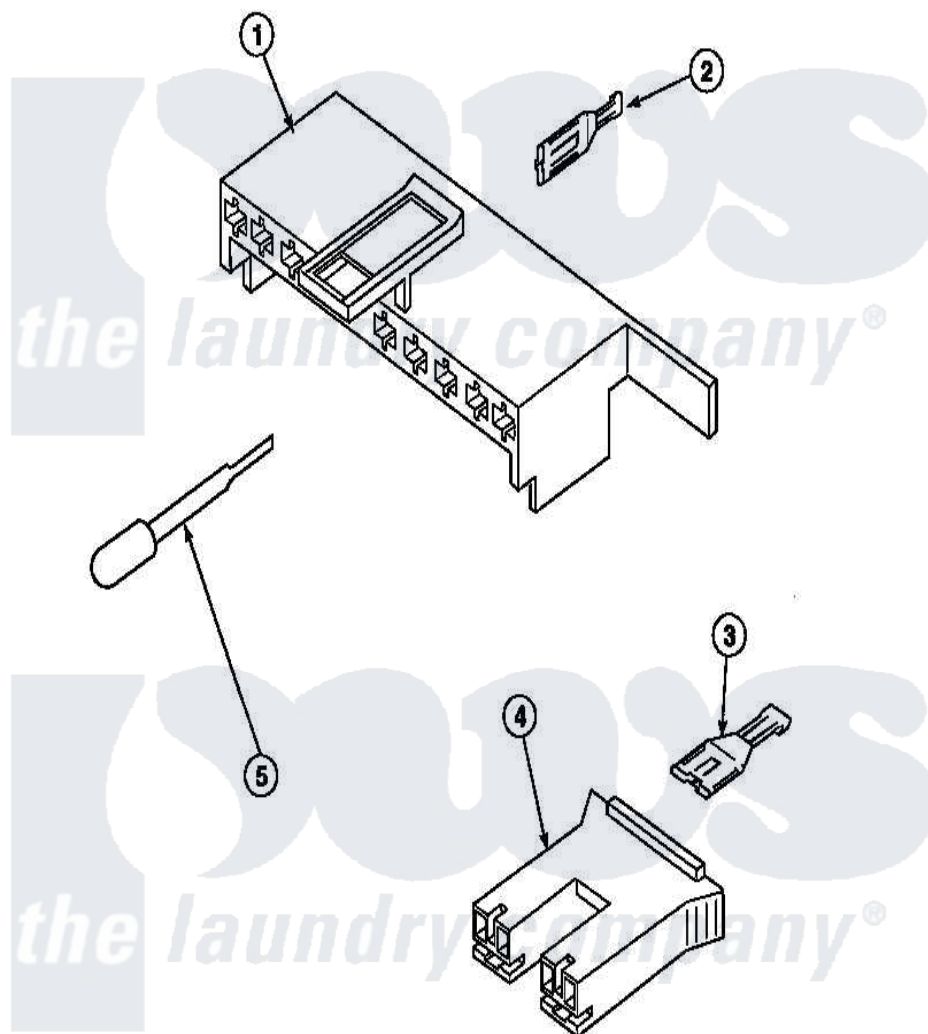

Amana LW2501W2 (BOM: PLW2501W2 B) 19 - MIXING VALVE & MOTOR CONN BLOCKS, TERM

Amana Residential Amana LW2501W2 (BOM: PLW2501W2 B) Washer Parts Parts Diagram 19 - MIXING VALVE & MOTOR CONN BLOCKS, TERM
Click on the part number to view part

Item	Original Part Number	Replaced By	Status	Part Description
1	34677			10 Circuit Plug
2	Y00188			Molex Terminal
3	Y00121		Not Available	SPADE TERMINAL(12 GAUGE) (1/4 INCH-(2) 18 GAUGE WIRES O
4	34676			Plug
"	34675		Not Available	PLUG
5	283P4			Terminal Extractor Tool