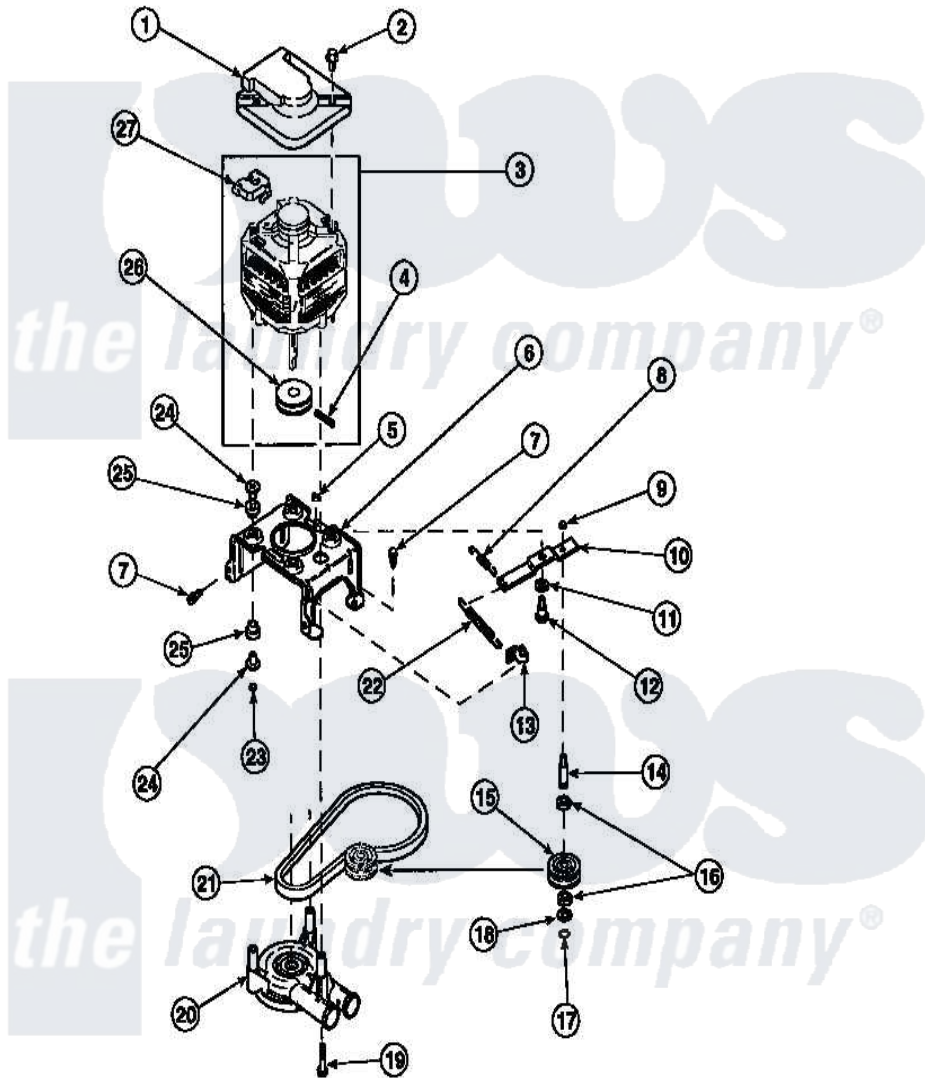

Amana LW2501W2 (BOM: PLW2501W2 B) 20 - MOTOR, MTG BRKT, BELT, PUMP & IDLER ASSY

Amana Residential Amana LW2501W2 (BOM: PLW2501W2 B) Washer Parts Parts Diagram 20 - MOTOR, MTG BRKT, BELT, PUMP & IDLER ASSY
 Click on the part number to view part

Item	Original Part Number	Replaced By	Status	Part Description
1	34754	40112301		Shield, Motor
2	36639	4312464		Screw
3	34910P	27001215		Motor W/Pulley
4	23750			Pin, Roll
5	52566	27001225		Nut, Jam Mid Lock 1/4-20
6	34890		Not Available	BRACKET,MOTOR MOUNT
"	37415P			Kit, Motor Brkt
"	37415	37415P		Kit, Motor Brkt
7	Y31645	27001200		Screw
8	30620		Not Available	SPRING,IDLER LEVER HEL
9	28803	2221070		Clamp, Nylon
10	31054	40041002		Lever, Idler
"	37443	40041002		Lever, Idler
11	81392	40054701		Washer
12	27229	40038901		Screw, 1/4-20

13	28849		Clip, Spring
14	28802		Shaft, Idler
15	28800	Not Available	WHEEL, IDLER
16	Y29443		Washer, Felt
17	23748		Ring, Retaining
18	52549		Washer, 501 ID X3/4 Odx
19	Y34565	40063701	Screw, 10-16 x 1.75
20	36863P	27001233	Pump
21	28808		Belt, Agitate And Spin
22	37366		Spring, Idler
"	37606		Spring, Idler Lever
23	35423	3400029	Nut, Adapter Plate
24	34791		Post, Mount-Motor
25	34788		Mount, Motor
26	27171	Not Available	PULLEY, MOTOR
27	35632	Not Available	SWITCH, MOTOR