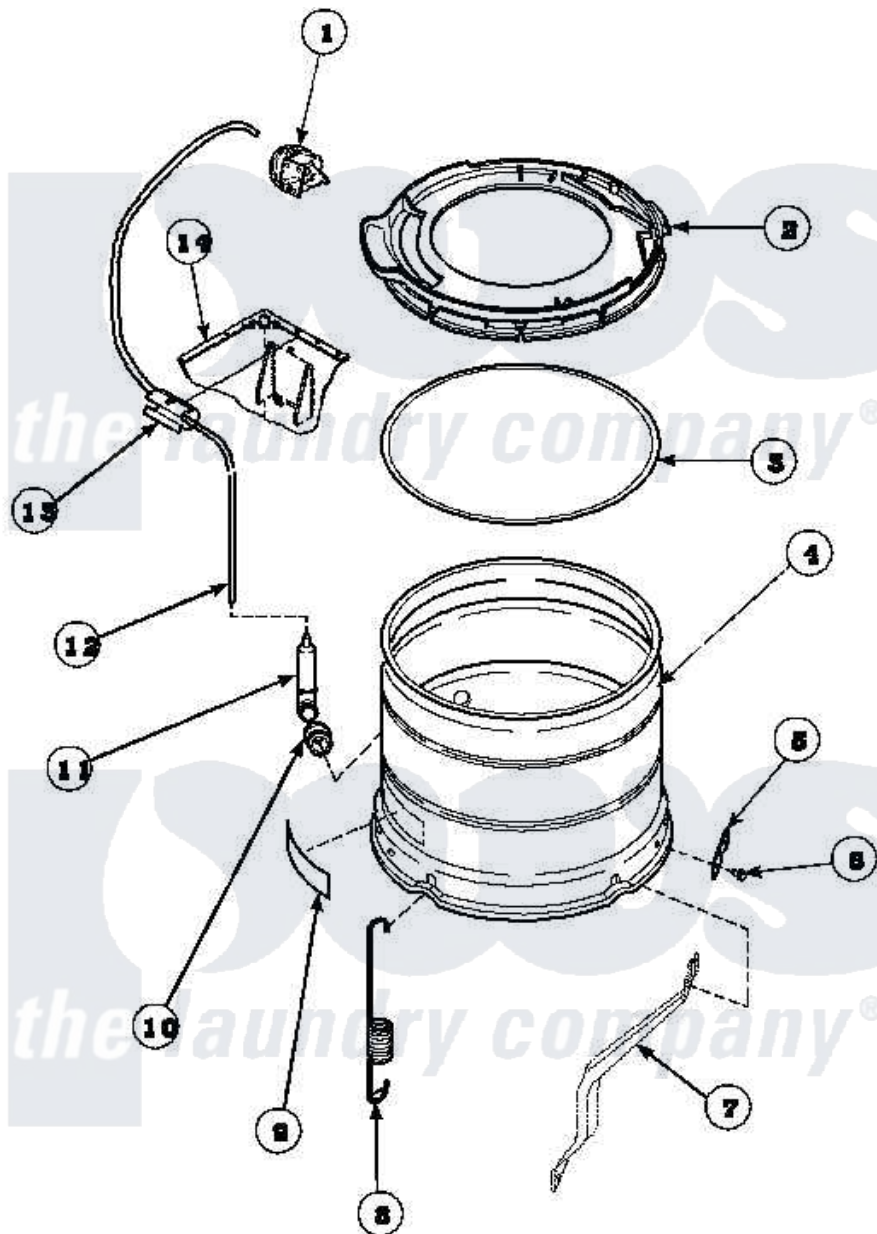

Amana LW2501W2 (BOM: PLW2501W2 B) 21 - OUTER TUB, COVER AND PRESSURE HOSE

Amana Residential Amana LW2501W2 (BOM: PLW2501W2 B) Washer Parts Parts Diagram 21 - OUTER TUB, COVER AND PRESSURE HOSE

Click on the part number to view part

Item	Original Part Number	Replaced By	Status	Part Description
1	36045	40055101		Switch, Pressure
2	36025P			Assembly, Tub Cover and Gasket
3	32857			Gasket, Tub Cover Small
4	34438P			Assembly, Outer Tub
5	27926			Plate, Leg .063
6	35369	40128701		Screw, 5/16-18 X .50
7	34471		Not Available	LEG,SUPPORT
8	35948			Spring, Leg-Large Tub
9	500049		Not Available	STICKER
10	29175	40037801		Grommet
11	30907	40008501		Assembly, Pressure Bulb
12	29213	39125		Tubing 31
13	36985		Not Available	CLIP, HOSE
14	34475P		Not Available	CABINET