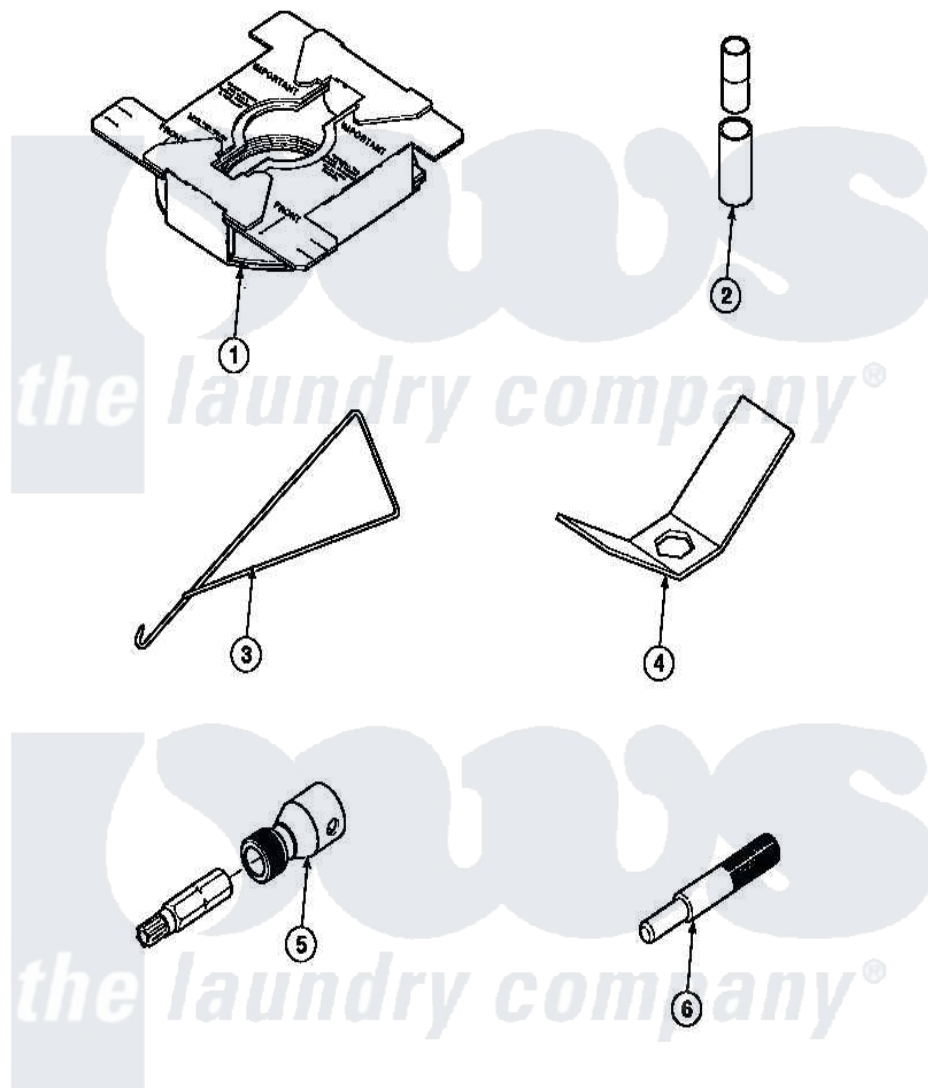

Amana LW2501W2 (BOM: PLW2501W2 B) 24 - SPECIAL TOOLS

Amana Residential Amana LW2501W2 (BOM: PLW2501W2 B) Washer Parts Parts Diagram 24 - SPECIAL TOOLS
 Click on the part number to view part

Item	Original Part Number	Replaced By	Status	Part Description
1	36926		Not Available	BRACE, SHIPPING
2	242P4			Installer, Spring
3	289P4	321P4		Hook, Spring
4	237P4	306P4		Hex Wrench
5	282P4			T25 Tamper Resistant Bit
"	24161			Torx Bit Holder
6	305P4		Not Available	TOOL, TRANSMISSION PI
NI	555P3	725P3		Kit