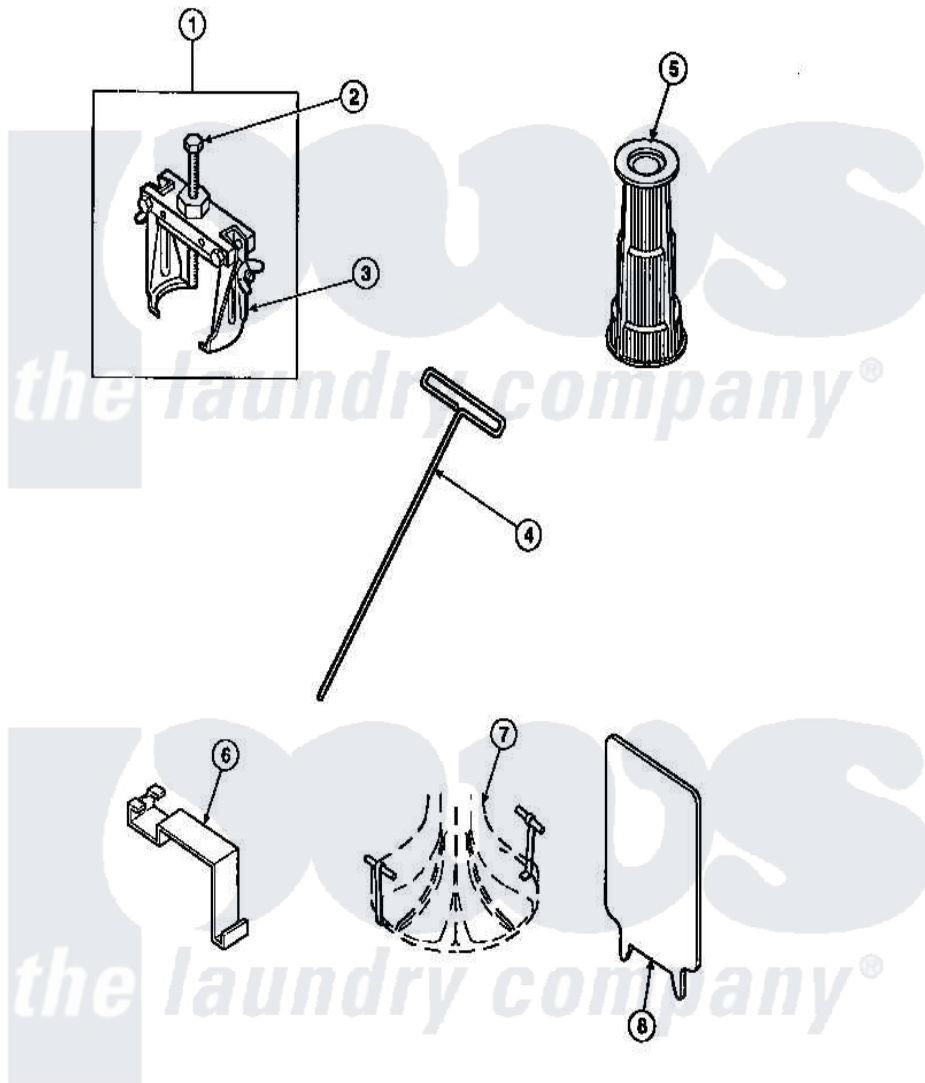

# Amana LW2501W2 (BOM: PLW2501W2 B) 25 - SPECIAL TOOLS

Amana Residential Amana LW2501W2 (BOM: PLW2501W2 B) Washer Parts Parts Diagram 25 - SPECIAL TOOLS

[Click on the part number to view part](#)

Item	Original Part Number	Replaced By	Status	Part Description
1	<a href="#">294P4</a>			Bell Tool
2	<a href="#">294P4B</a>			Drive Bell Bolt
3	<a href="#">294P4A</a>			Jaw, Drive Bell Tool
4	291P4		Not Available	WRENCH, T - ALLEN
5	<a href="#">293P4</a>			Seal Tool
6	<a href="#">273P4</a>			Tub Cover Gasket Tool
7	<a href="#">254P4P</a>			Agitator Hooks
8	<a href="#">272P4</a>			Tool, Lid Switch Instal
NI	555P3	<a href="#">725P3</a>		Kit