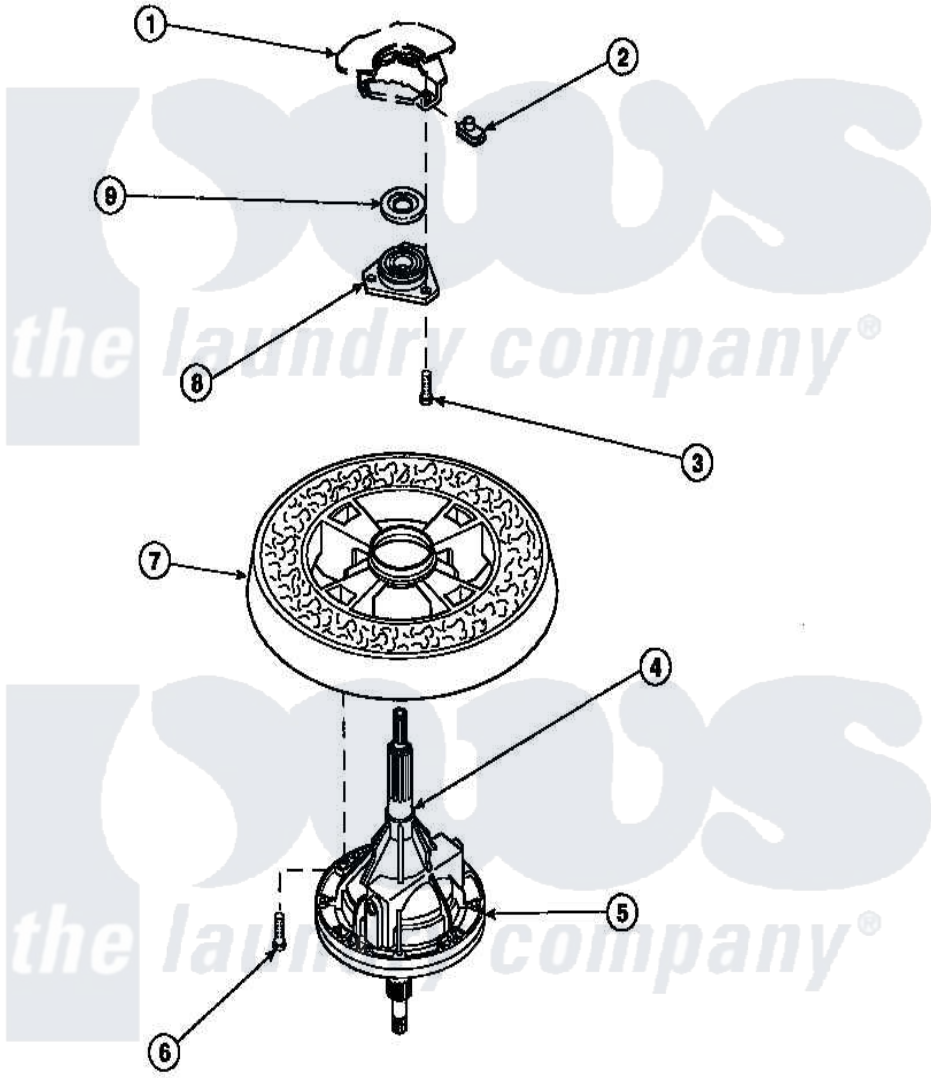

Amana LW2501W2 (BOM: PLW2501W2 B) 27 - TRANSMISSION ASSY AND BALANCE RING

Amana Residential Amana LW2501W2 (BOM: PLW2501W2 B) Washer Parts Parts Diagram 27 - TRANSMISSION ASSY AND BALANCE RING
 Click on the part number to view part

Item	Original Part Number	Replaced By	Status	Part Description
1	34438P			Assembly, Outer Tub
2	27222			Nut, Retainer 5/16-18
3	36991	3400500		Bolt, 3405245 5/16-18 X 3/4
4	27604P			Never-Seeze 1 Oz Tube
5	34526P			Assembly, Transmission
6	37047		Not Available	SCREW, CAP
7	34731		Not Available	ASSY,BALANCE RING-COMPL
8	27182	40004201P		Main Bearing Assembly
9	27187			Flinger