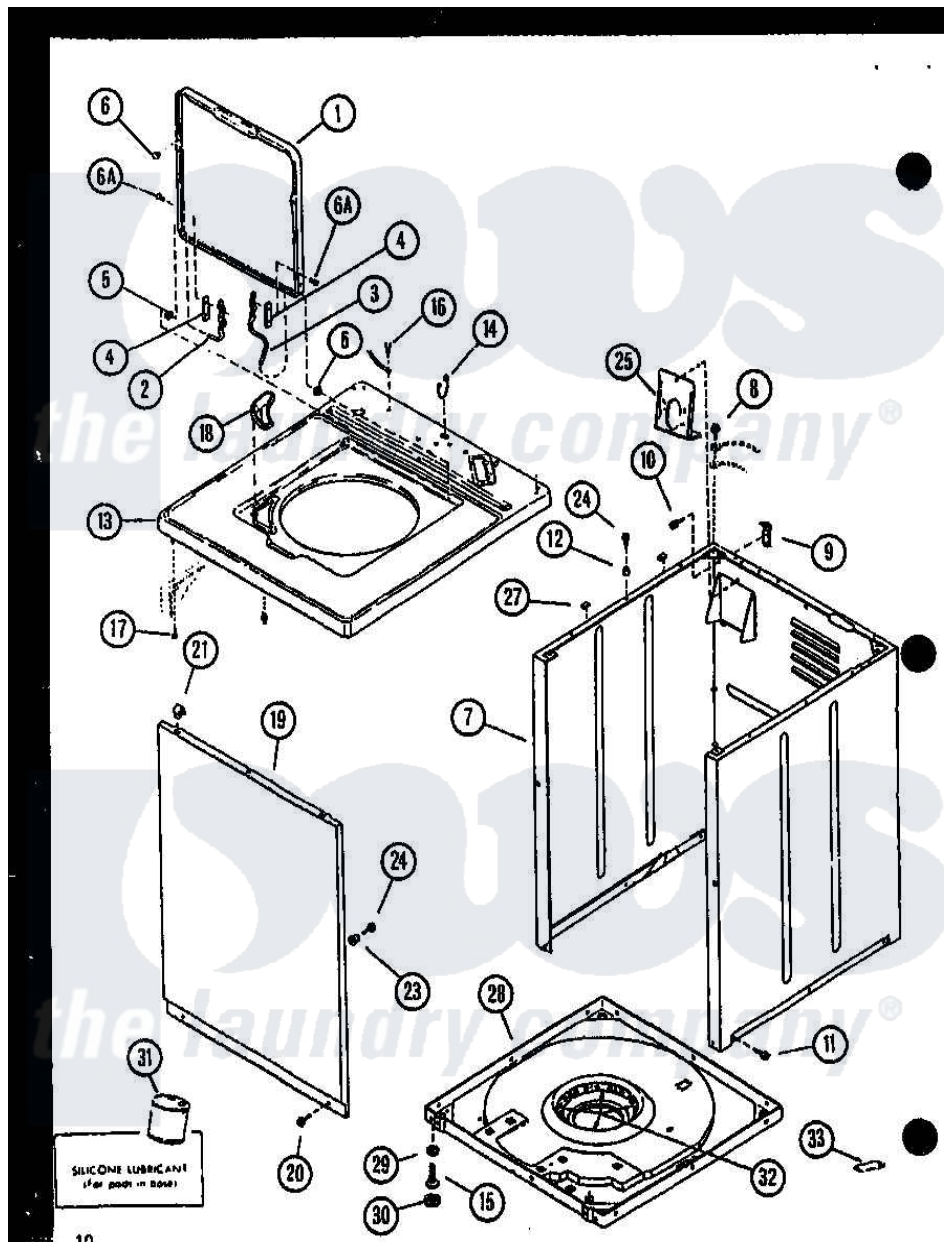

# Amana LW2502G (BOM: P1118408W G) 01 - FRONT PANEL. CABINET AND BASE

Amana Residential Amana LW2502G (BOM: P1118408W G) Washer Parts Parts Diagram 01 - FRONT PANEL. CABINET AND BASE

Click on the part number to view part

Item	Original Part Number	Replaced By	Status	Part Description
1	R0603232	<a href="#">33541WP</a>		Lid, W/Instructions
"	R0603233	<a href="#">33541LP</a>		Lid, W/Instructions
"	R0603234		Not Available	DOOR LOADING G
2	R0605724	<a href="#">36438</a>		Hinge, Lid Left
3	R0605725	<a href="#">36437</a>		Hinge, Lid R
4	R0604522		Not Available	GASKET
5	R0603609	<a href="#">40008201</a>		Bushing, Hinge
6	R0600107	<a href="#">W10119828</a>		Screw, Lid Hinge Mounting
"	R0606555	<a href="#">40038001</a>		Bumper
7	R0603090	<a href="#">38612LP</a>		Kit Service Cabinet
"	R0603091	<a href="#">38612WP</a>		Kit-Servic
"	R0603102		Not Available	CABINET-GOLD
8	R0600009		Not Available	SCREW
9	R0605528	<a href="#">Y27103</a>		Hinge, Hold-Down Lug
10	R0600032	<a href="#">3390631</a>		Screw, 10-16 X 3/8