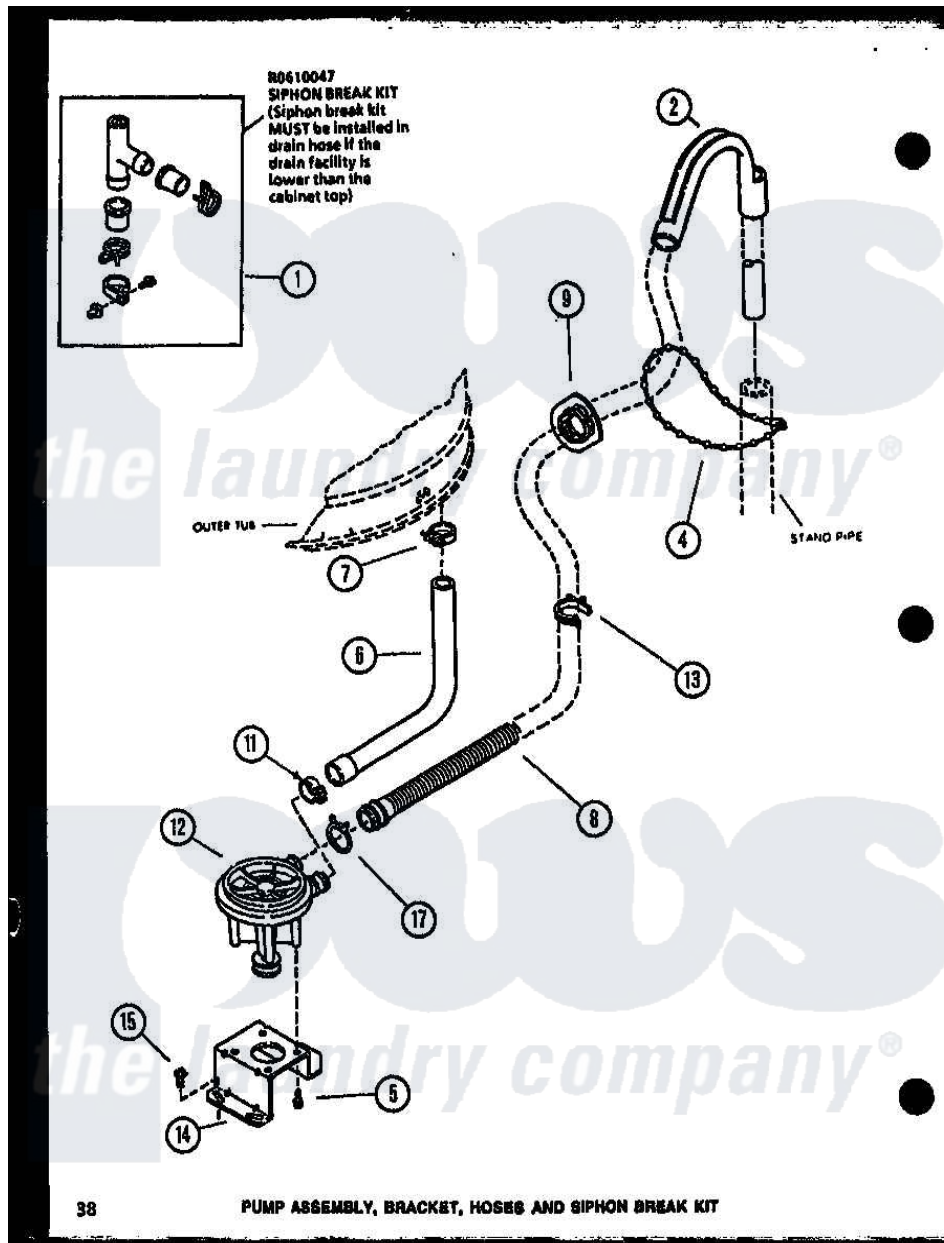

Amana LW2502G (BOM: P1118408W G) 10 - PUMP ASSY

Amana Residential Amana LW2502G (BOM: P1118408W G) Washer Parts Diagram 10 - PUMP ASSY  
Click on the part number to view part

Item	Original Part Number	Replaced By	Status	Part Description
1	R0610047	<a href="#">76660</a>		Break-Sphn
2	R0603615	<a href="#">22003814</a>		Retainer, Drain Hose
4	R0603616	<a href="#">8539404</a>		Tie-Wire
5	R0600109	<a href="#">31098</a>		Screw, 10-10 5/8 Unslot
6	R0606514		Not Available	HOSE
7	R0601549	<a href="#">285655</a>		Clamp, Hose
8	R0606558	<a href="#">39953</a>		Hose- Drai
9	R0603617	<a href="#">32219</a>		Relief, Strain
11	R0601516	<a href="#">285655</a>		Clamp, Hose
12	R0610503	<a href="#">31969</a>		Assembly, Pump NA
13	R0601550		Not Available	CLAMP HOSE RETAINER
14	R0605524	<a href="#">27105</a>		Bracket, Pump Mounting
15	R0600098	<a href="#">27001200</a>		Screw
17	R0601551	<a href="#">285655</a>		Clamp, Hose