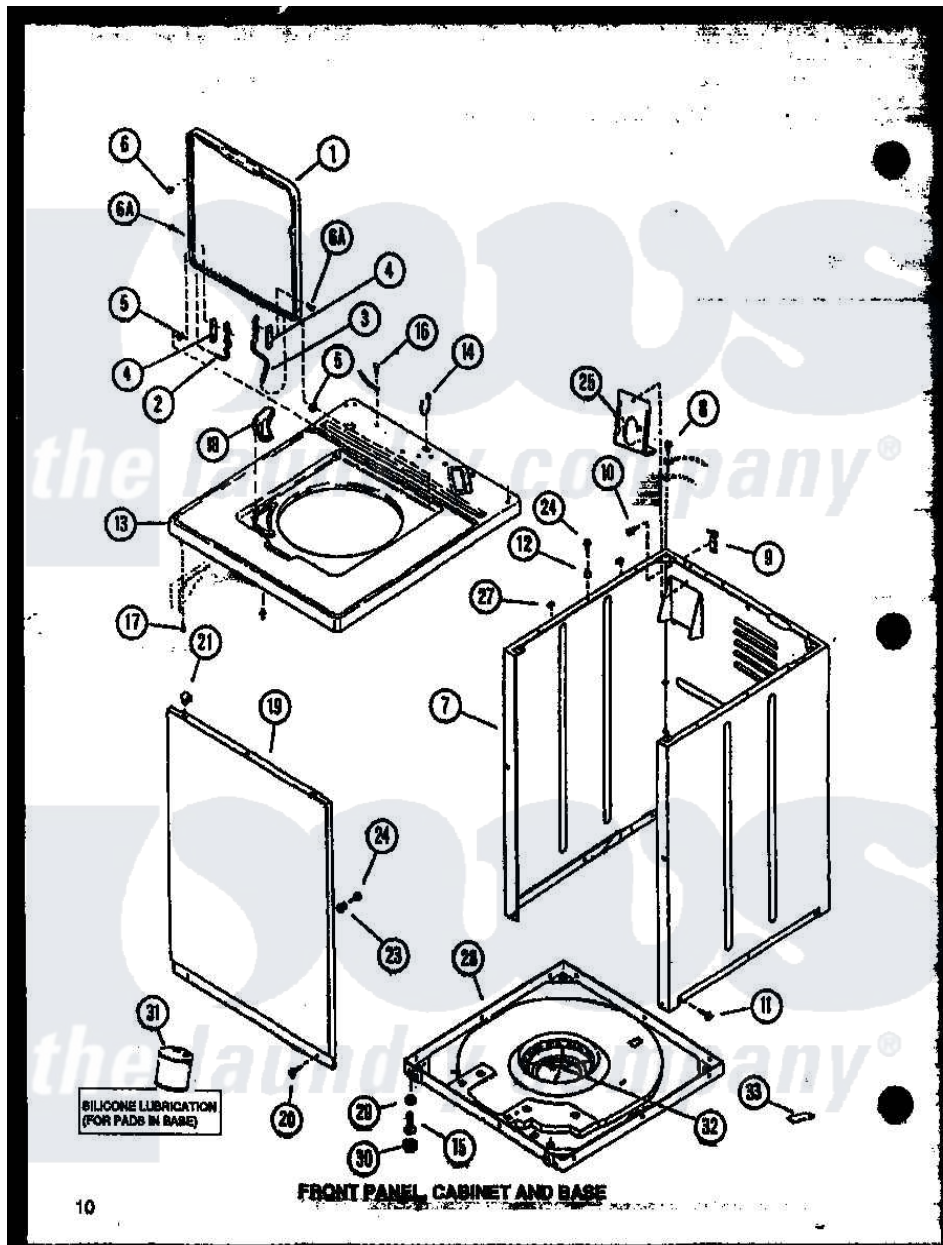

Amana LW2502G (BOM: P1164308W G) 01 - FRONT PANEL

Amana Residential Amana LW2502G (BOM: P1164308W G) Washer Parts Parts Diagram 01 - FRONT PANEL
 Click on the part number to view part

Item	Original Part Number	Replaced By	Status	Part Description
1	33541HP		Not Available	LID,W/INSTRUCTIONS
"	33541WP			Lid, W/Instructions
"	33541L	33541LP		Lid, W/Instructions
2	34326	36438		Hinge, Lid Left
3	34325	36437		Hinge, Lid R
4	33583		Not Available	TERMINAL
5	33446	40008201		Bushing, Hinge
6	33449	W10119828		Screw, Lid Hinge Mounting
"	32507	40038001		Bumper
7	31669WP	38612WP		Kit-Service
"	31669LP	38612LP		Kit Service Cabinet
"	31669HP		Not Available	REPL BY 34475HP
8	56392		Not Available	SCREW,8-18 X 3/8 TAPPI
9	Y27103			Hinge, Hold-Down Lug
10	51780	3390631		Screw, 10-16 X 3/8
11	27196	27001200		Screw

12	56079	505187		Locator, Panel
13	33451HP		Not Available	ASSY, TOP-DOMESTIC W/BLEACH
"	33451WP		Not Available	REPL BY 34902WP
"	33451L		Not Available	CABINET TOP, ALMOND
14	21903	211881		Grommet, Cord Part Not Used-Gas Models Only
15	Y34319	22003428		Leg, Adjustable
16	52909			Screw, 10B-16 X 1/2 HeX
17	Y31644	27001200		Screw
18	33516		Not Available	USE 34776
19	32708LP			Panel, Front
"	32708H		Not Available	PANEL,FRONT
"	32708W	32708WP		Panel Front
20	27196	27001200		Screw
21	28835	22001650		Fastener, Spring
23	28102			Locator, Panel
24	32671	Y014874		Screw, Idler Arm And Sleeve
25	32837	39407		Bracket, Valve
27	Y56128			Pad, Bumper
28	31653P			Assembly, Base-Complete-G90
29	Y21899	40038101		Nut, Leg
30	34318	40016001		Foot, Rubber
31	26594P			Grease, Silicone - 2 Oz Tube
32	434P3		Not Available	KIT,SNUBBER PAD
33	22506P	511637P		Adh Dow 737 Clr 3 Oz Tube