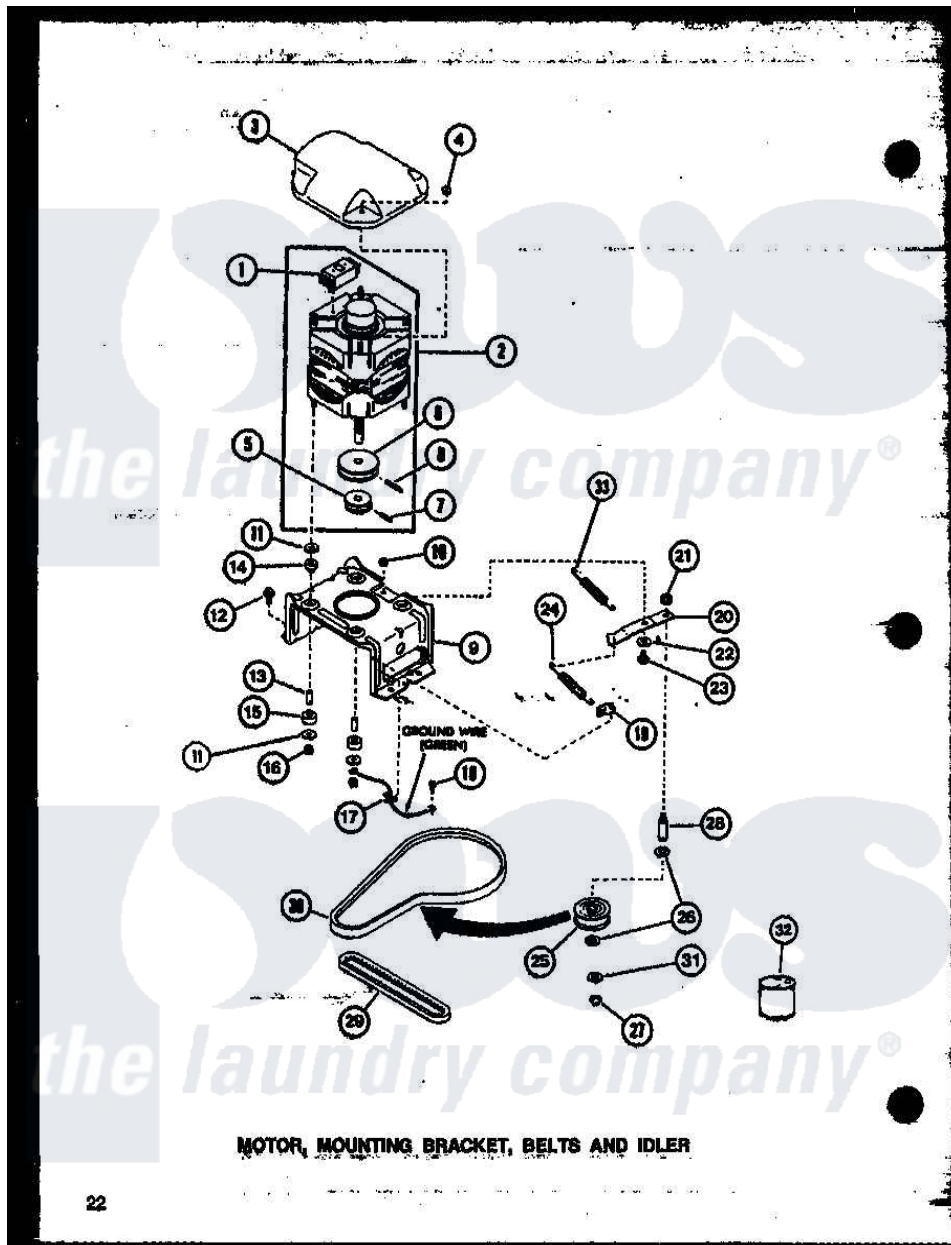

Amana LW2502G (BOM: P1164308W G) 04 - MOTOR

Amana Residential Amana LW2502G (BOM: P1164308W G) Washer Parts Diagram 04 - MOTOR
 Click on the part number to view part

Item	Original Part Number	Replaced By	Status	Part Description
1	Y24149			Switch, Motor
"	24140		Not Available	SWITCH,MOTOR
2	27658	27179P		Motor-Drve
3	27136			Shield, Motor
4	27201			Locknut
5	Y27104		Not Available	PULLEY,MOTOR
6	27171		Not Available	PULLEY,MOTOR
7	10416			Pin, Roll
8	23750			Pin, Roll
9	28791			Bracket, Motor Mount
10	52566	27001225		Nut, Jam Mid Lock 1/4-20
11	03888		Not Available	WASHER
12	Y31645	27001200		Screw
13	27181		Not Available	SPACER,MOTOR
14	01952A			Mounting, Rubber
15	01953		Not Available	WASHER,LOWER MOTOR MOU

16	23604		Nut, Hex 10-32 Lock
17	Y00161	B5733302	Clip, Ground
18	26592		Not Available HEX HEAD SCREW
19	28849		Clip, Spring
20	31054	40041002	Lever, Idler
21	28803	2221070	Clamp, Nylon
22	81392	40054701	Washer
23	27229	40038901	Screw, 1/4-20
24	28807	37366	Spring, Idler
25	28800		Not Available WHEEL, IDLER
26	Y29443		Washer, Felt
27	23748		Ring, Retaining
28	28802		Shaft, Idler
29	27155		Belt, Pump
30	28808		Belt, Agitate And Spin
31	52549		Washer, 501 ID X3/4 Odx
32	20605		Not Available LUBE, HI TEMPERATURE-56
33	30620		Not Available SPRING, IDLER LEVER HEL