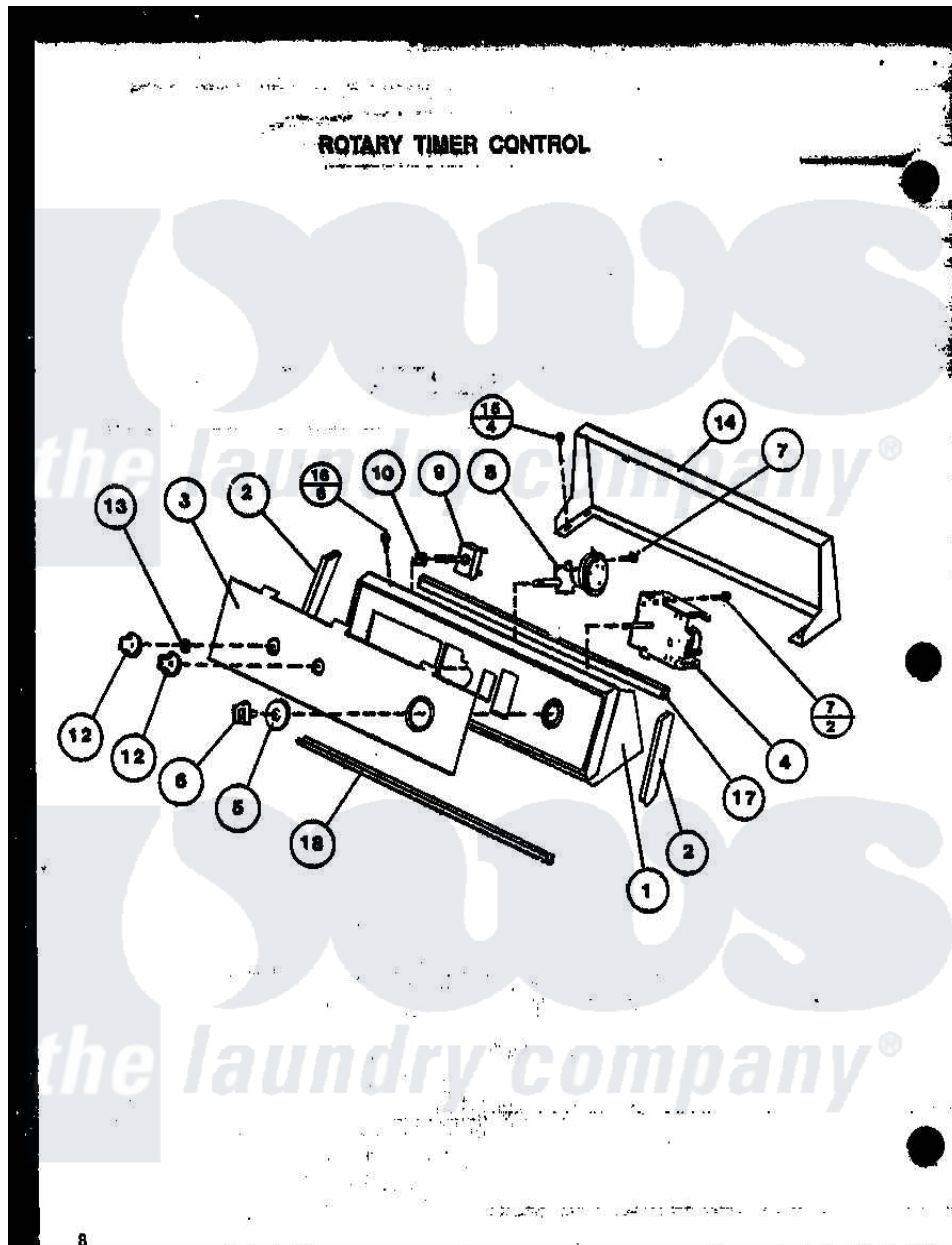

Amana LW2502G (BOM: P1164308W G) 10 - PUMP ASSY

Amana Residential Amana LW2502G (BOM: P1164308W G) Washer Parts Parts Diagram 10 - PUMP ASSY  
 Click on the part number to view part

Item	Original Part Number	Replaced By	Status	Part Description
1	<a href="#">33122</a>			Hood And Mounting Plate
2	31249		Not Available	CAP,END-L.H.-CHROME
"	<a href="#">31248</a>			Cap, End-RH-Chrome
3	32897		Not Available	PANEL,GRAPHIC-AMANA
4	<a href="#">32039</a>			Timer, 4 Cycle
5	33128		Not Available	ASSY,TIMER SKIRT&RING-
6	33126		Not Available	KNOB, TIMER
7	<a href="#">31260</a>			Screw, No.8 X 3/8 Ind H
8	<a href="#">31266</a>			Switch, Pressure-Rotary
9	<a href="#">32189</a>			Switch, Temp
11	23962	<a href="#">W10116760</a>		Screw
12	33117		Not Available	ASSY,KNOB-ROTARY-GRAY
13	10519		Not Available	RETAINER
14	33619		Not Available	CONTROL HOOD REAR PANEL
15	23962	<a href="#">W10116760</a>		Screw