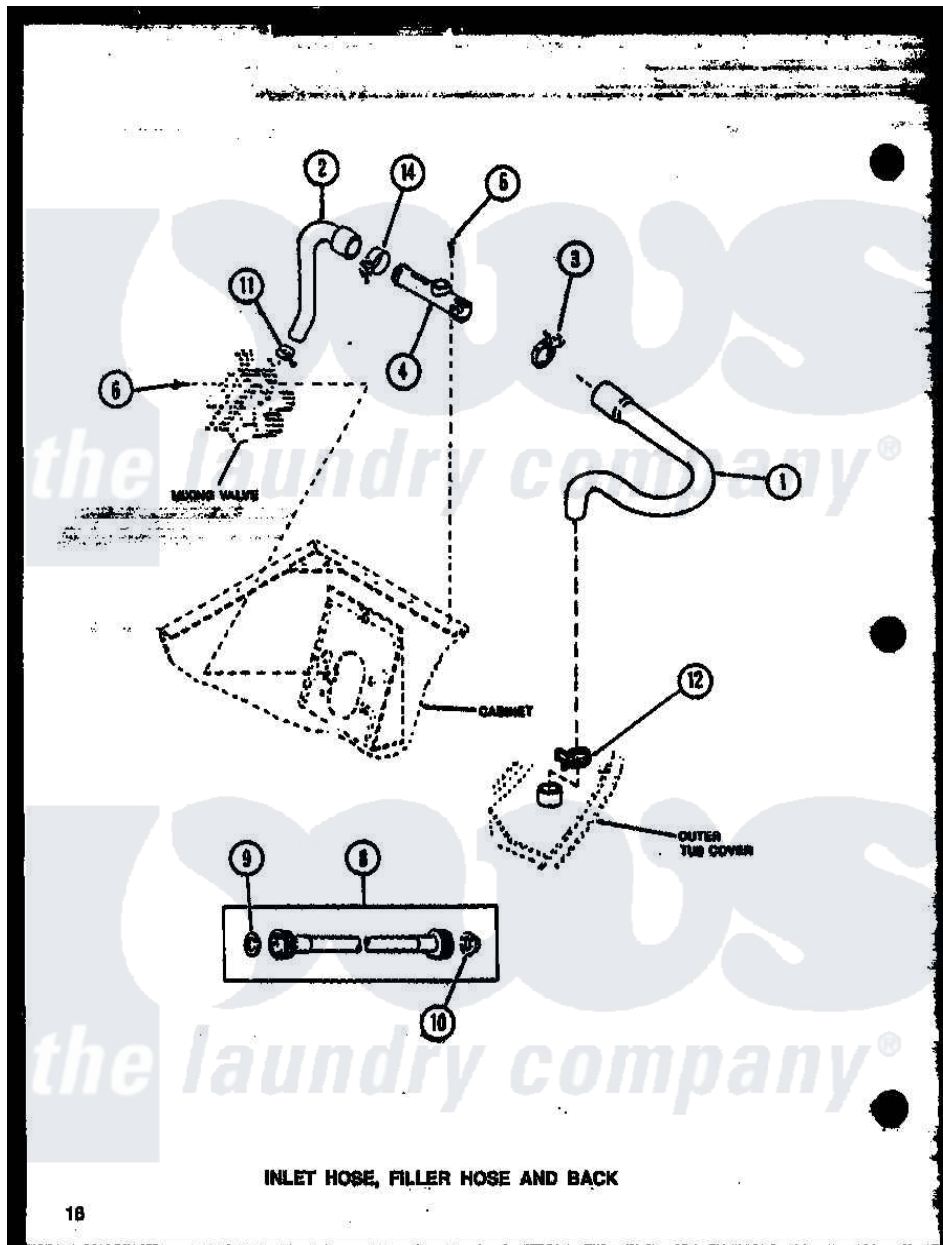

Amana LW2502L (BOM: P1164309W L) 02 - INLET HOSE

Amana Residential Amana LW2502L (BOM: P1164309W L) Washer Parts Parts Diagram 02 - INLET HOSE  
 Click on the part number to view part

Item	Original Part Number	Replaced By	Status	Part Description
1	<a href="#">33186</a>			Hose, Water Inlet
2	<a href="#">27183</a>			Hose, Mixing Valve
3	29176	<a href="#">285655</a>		Clamp, Hose
4	27118	<a href="#">34280</a>		Assembly, Backflow Prevento
5	23962	<a href="#">W10116760</a>		Screw
6	56392		Not Available	SCREW,8-18 X 3/8 TAPPI
8	28330P	<a href="#">202860</a>		Inlet Hose Assembly
9	20290	<a href="#">Y013783</a>		Washer, Inlet Hose
10	28605	<a href="#">22002960</a>		Strainer, Washer Inlet
11	27152		Not Available	CLAMP HOSE
12	<a href="#">29210</a>			Hose Clamp
14	27152		Not Available	CLAMP HOSE