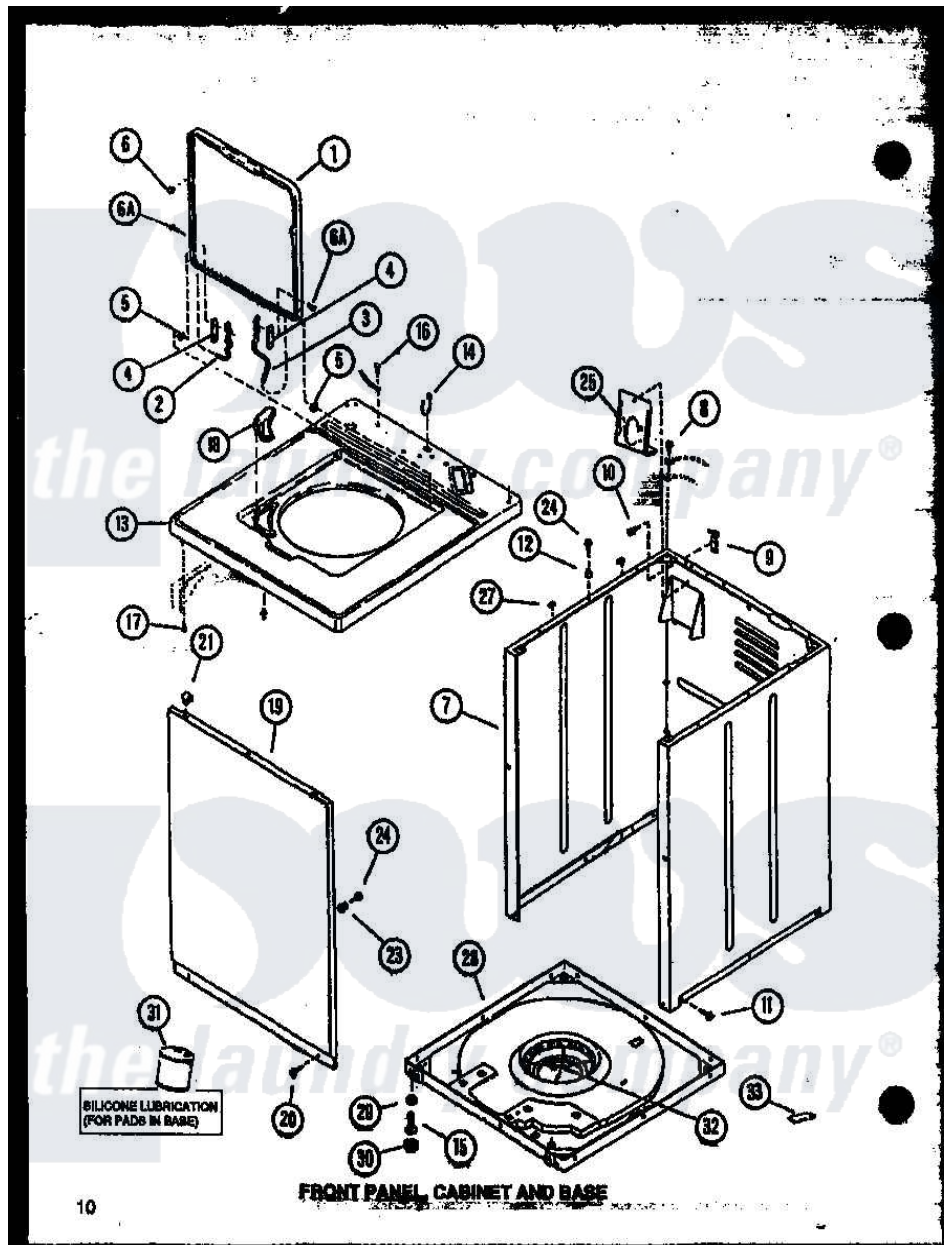

Amana LW2502W (BOM: P1164307W W) 01 - FRONT PANEL

Amana Residential Amana LW2502W (BOM: P1164307W W) Washer Parts Parts Diagram 01 - FRONT PANEL
 Click on the part number to view part

Item	Original Part Number	Replaced By	Status	Part Description
1	33541HP		Not Available	LID,W/INSTRUCTIONS
"	33541WP			Lid, W/Instructions
"	33541L	33541LP		Lid, W/Instructions
2	34326	36438		Hinge, Lid Left
3	34325	36437		Hinge, Lid R
4	33583		Not Available	TERMINAL
5	33446	40008201		Bushing, Hinge
6	33449	W10119828		Screw, Lid Hinge Mounting
"	32507	40038001		Bumper
7	31669WP	38612WP		Kit-Service
"	31669LP	38612LP		Kit Service Cabinet
"	31669HP		Not Available	REPL BY 34475HP
8	56392		Not Available	SCREW,8-18 X 3/8 TAPPI
9	Y27103			Hinge, Hold-Down Lug
10	51780	3390631		Screw, 10-16 X 3/8
11	27196	27001200		Screw

12	56079	505187		Locator, Panel
13	33451HP		Not Available	ASSY, TOP-DOMESTIC W/BLEACH
"	33451WP		Not Available	REPL BY 34902WP
"	33451L		Not Available	CABINET TOP, ALMOND
14	21903	211881		Grommet, Cord Part Not Used-Gas Models Only
15	Y34319	22003428		Leg, Adjustable
16	52909			Screw, 10B-16 X 1/2 HeX
17	Y31644	27001200		Screw
18	33516		Not Available	USE 34776
19	32708LP			Panel, Front
"	32708H		Not Available	PANEL,FRONT
"	32708W	32708WP		Panel Front
20	27196	27001200		Screw
21	28835	22001650		Fastener, Spring
23	28102			Locator, Panel
24	32671	Y014874		Screw, Idler Arm And Sleeve
25	32837	39407		Bracket, Valve
27	Y56128			Pad, Bumper
28	31653P			Assembly, Base-Complete-G90
29	Y21899	40038101		Nut, Leg
30	34318	40016001		Foot, Rubber
31	26594P			Grease, Silicone - 2 Oz Tube
32	434P3		Not Available	KIT,SNUBBER PAD
33	22506P	511637P		Adh Dow 737 Clr 3 Oz Tube