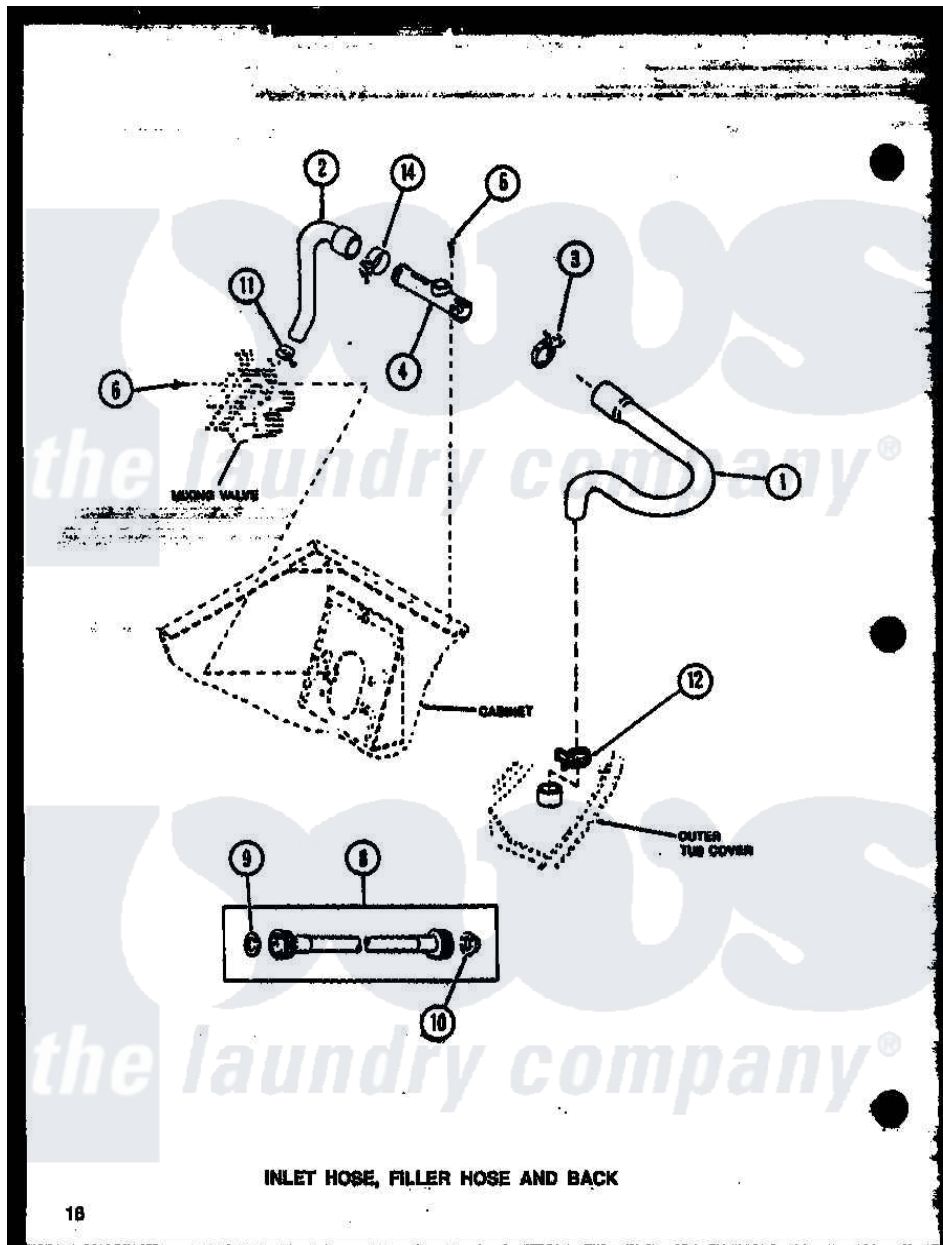

Amana LW2502W (BOM: P1164307W W) 02 - INLET HOSE

INLET HOSE, FILLER HOSE AND BACK

Amana Residential Amana LW2502W (BOM: P1164307W W) Washer Parts Parts Diagram 02 - INLET HOSE
 Click on the part number to view part

Item	Original Part Number	Replaced By	Status	Part Description
1	33186			Hose, Water Inlet
2	27183			Hose, Mixing Valve
3	29176	285655		Clamp, Hose
4	27118	34280		Assembly, Backflow Prevento
5	23962	W10116760		Screw
6	56392		Not Available	SCREW,8-18 X 3/8 TAPPI
8	28330P	202860		Inlet Hose Assembly
9	20290	Y013783		Washer, Inlet Hose
10	28605	22002960		Strainer, Washer Inlet
11	27152		Not Available	CLAMP HOSE
12	29210			Hose Clamp
14	27152		Not Available	CLAMP HOSE