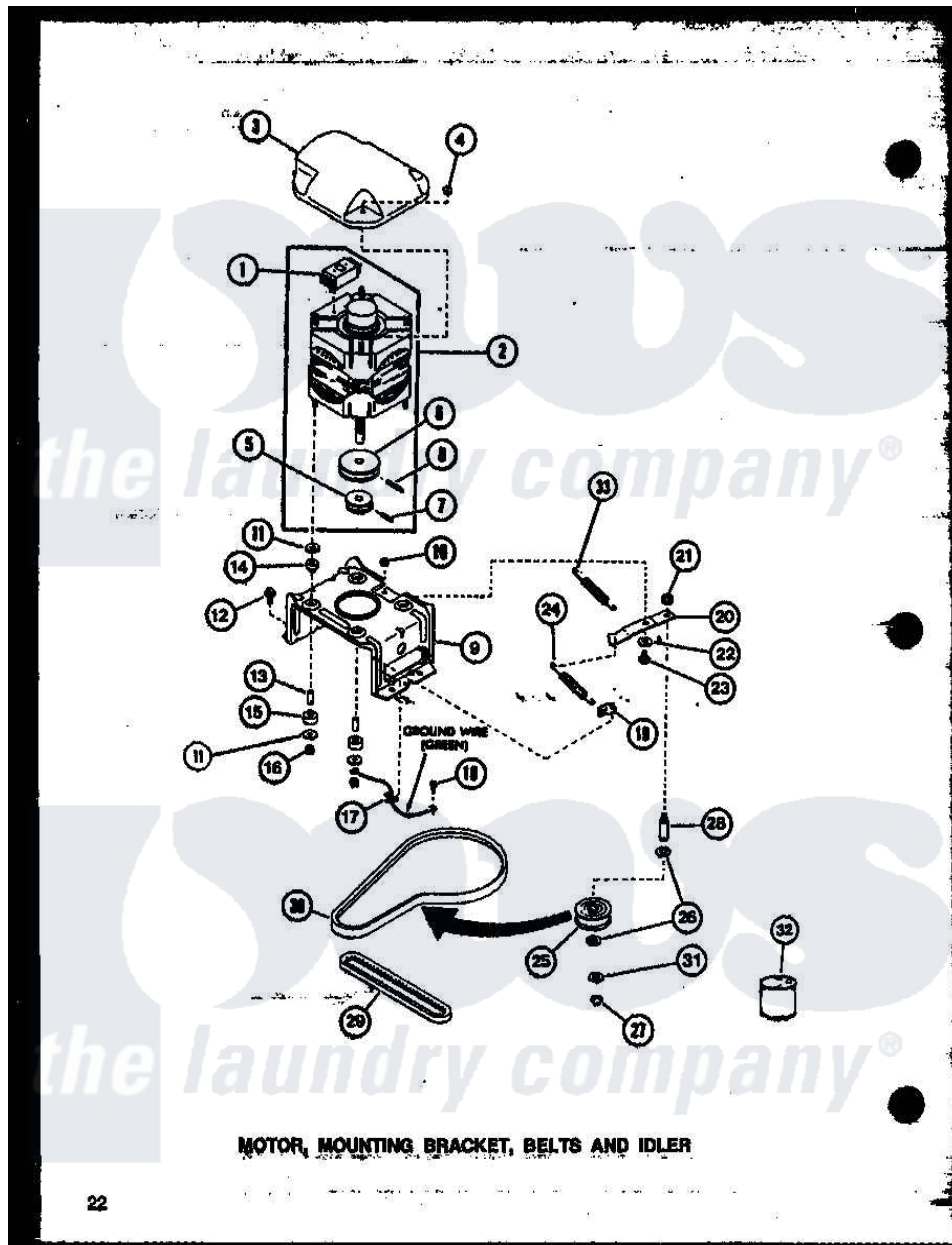

Amana LW2502W (BOM: P1164307W W) 04 - MOTOR

Amana Residential Amana LW2502W (BOM: P1164307W W) Washer Parts Parts Diagram 04 - MOTOR
 Click on the part number to view part

Item	Original Part Number	Replaced By	Status	Part Description
1	Y24149			Switch, Motor
"	24140		Not Available	SWITCH,MOTOR
2	27658	27179P		Motor-Drve
3	27136			Shield, Motor
4	27201			Locknut
5	Y27104		Not Available	PULLEY,MOTOR
6	27171		Not Available	PULLEY,MOTOR
7	10416			Pin, Roll
8	23750			Pin, Roll
9	28791			Bracket, Motor Mount
10	52566	27001225		Nut, Jam Mid Lock 1/4-20
11	03888		Not Available	WASHER
12	Y31645	27001200		Screw
13	27181		Not Available	SPACER,MOTOR
14	01952A			Mounting, Rubber
15	01953		Not Available	WASHER,LOWER MOTOR MOU

16	23604		Nut, Hex 10-32 Lock
17	Y00161	B5733302	Clip, Ground
18	26592		Not Available
19	28849		HEX HEAD SCREW
20	31054	40041002	Clip, Spring
21	28803	2221070	Lever, Idler
22	81392	40054701	Clamp, Nylon
23	27229	40038901	Washer
24	28807	37366	Screw, 1/4-20
25	28800		Spring, Idler
26	Y29443		Not Available
27	23748		WHEEL, IDLER
28	28802		Washer, Felt
29	27155		Ring, Retaining
30	28808		Shaft, Idler
31	52549		Belt, Pump
32	20605		Belt, Agitate And Spin
33	30620		Washer, 501 ID X3/4 Odx
			Not Available
			LUBE, HI TEMPERATURE-56
			Not Available
			SPRING, IDLER LEVER HEL