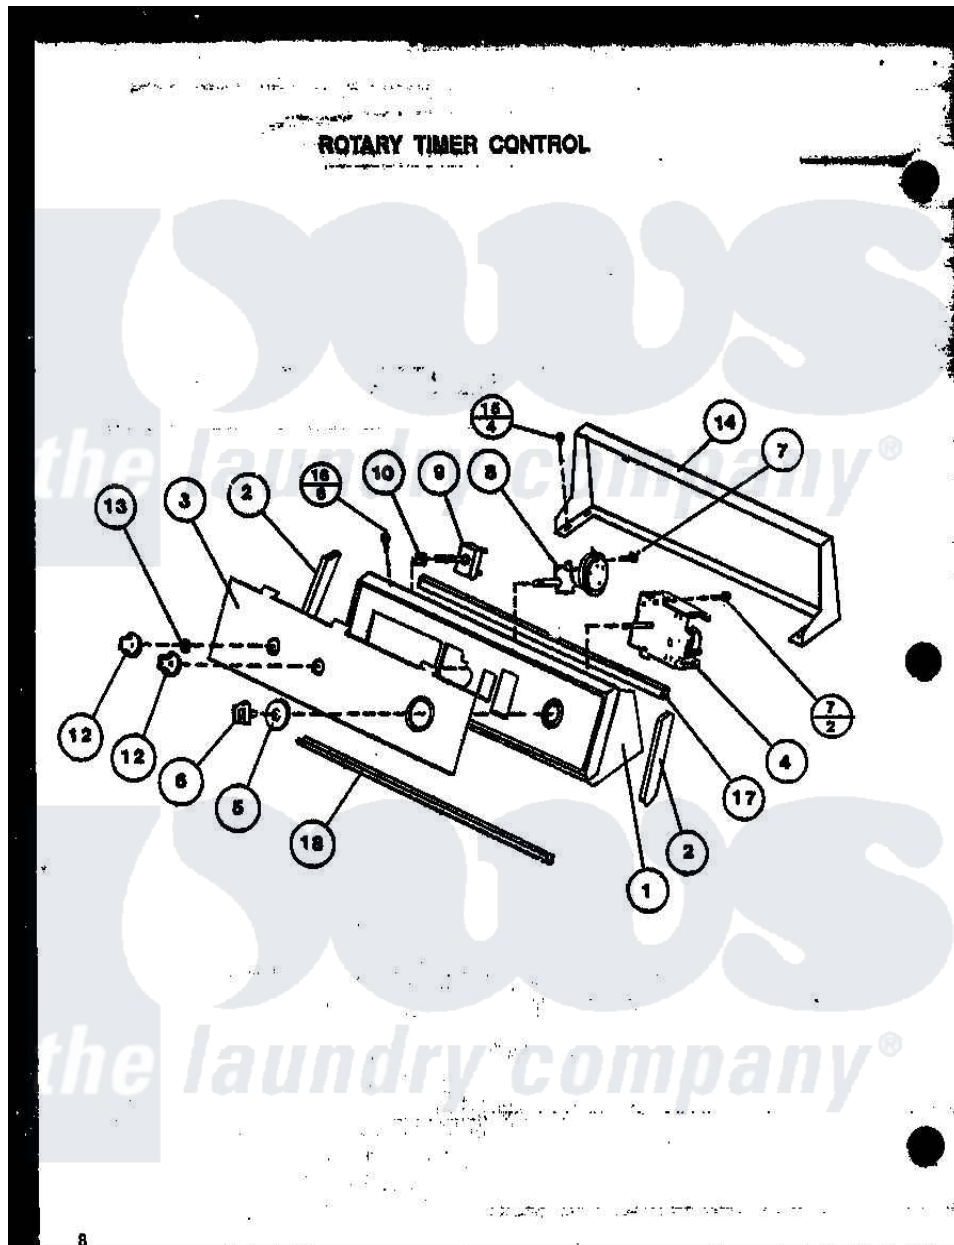

Amana LW2502W (BOM: P1164307W W) 10 - PUMP ASSY

Amana Residential Amana LW2502W (BOM: P1164307W W) Washer Parts Parts Diagram 10 - PUMP ASSY  
 Click on the part number to view part

Item	Original Part Number	Replaced By	Status	Part Description
1	<a href="#">33122</a>			Hood And Mounting Plate
2	31249		Not Available	CAP,END-L.H.-CHROME
"	<a href="#">31248</a>			Cap, End-RH-Chrome
3	32897		Not Available	PANEL,GRAPHIC-AMANA
4	<a href="#">32039</a>			Timer, 4 Cycle
5	33128		Not Available	ASSY,TIMER SKIRT&RING-
6	33126		Not Available	KNOB, TIMER
7	<a href="#">31260</a>			Screw, No.8 X 3/8 Ind H
8	<a href="#">31266</a>			Switch, Pressure-Rotary
9	<a href="#">32189</a>			Switch, Temp
11	23962	<a href="#">W10116760</a>		Screw
12	33117		Not Available	ASSY,KNOB-ROTARY-GRAY
13	10519		Not Available	RETAINER
14	33619		Not Available	CONTROL HOOD REAR PANEL
15	23962	<a href="#">W10116760</a>		Screw
				SCREW, No. 8 X 3/8