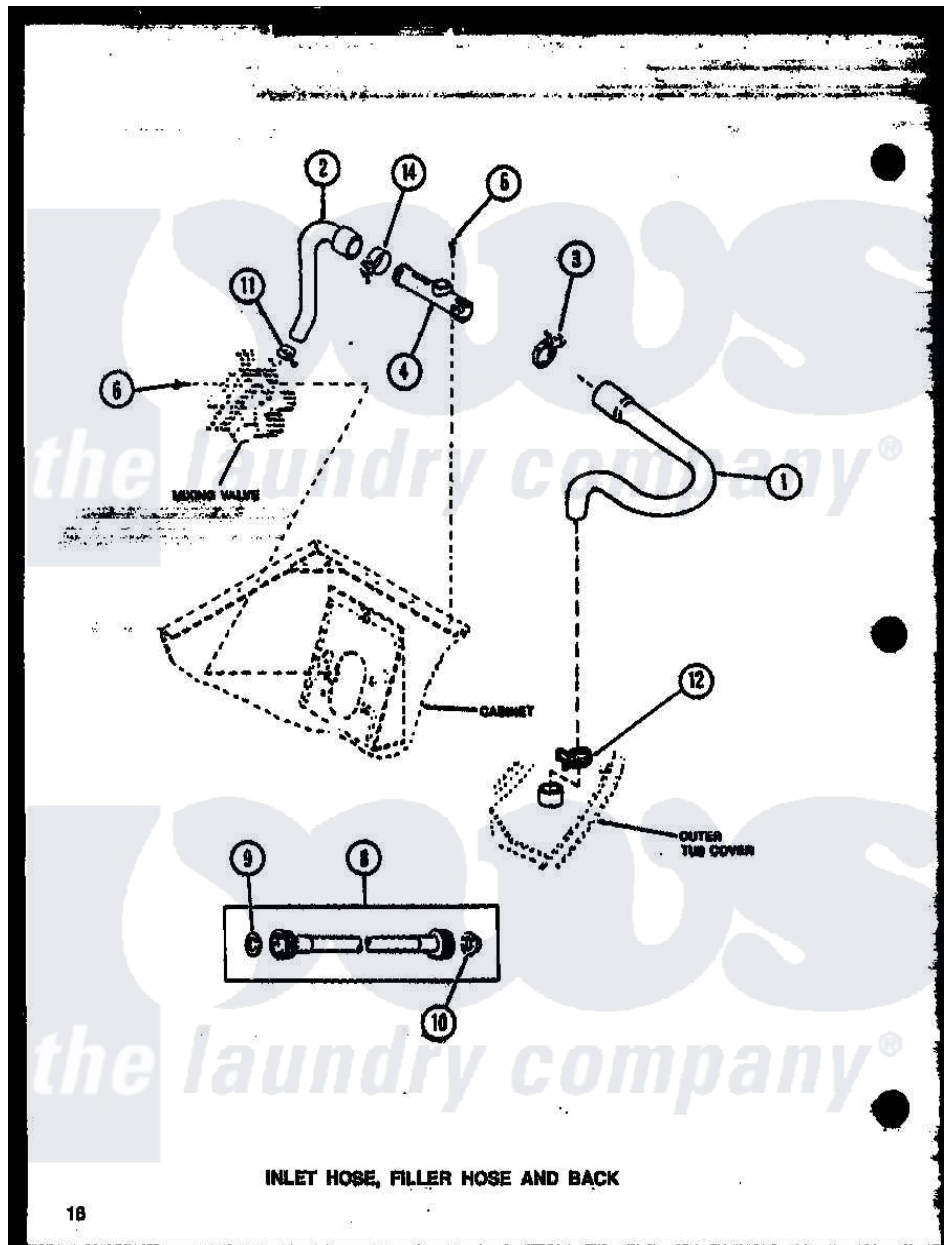

Amana LW2503G (BOM: P1164311W G) 02 - INLET HOSE

Amana Residential Amana LW2503G (BOM: P1164311W G) Washer Parts Parts Diagram 02 - INLET HOSE  
 Click on the part number to view part

Item	Original Part Number	Replaced By	Status	Part Description
1	<a href="#">33186</a>			Hose, Water Inlet
2	<a href="#">27183</a>			Hose, Mixing Valve
3	29176	<a href="#">285655</a>		Clamp, Hose
4	27118	<a href="#">34280</a>		Assembly, Backflow Prevento
5	23962	<a href="#">W10116760</a>		Screw
6	56392		Not Available	SCREW,8-18 X 3/8 TAPPI
8	28330P	<a href="#">202860</a>		Inlet Hose Assembly
9	20290	<a href="#">Y013783</a>		Washer, Inlet Hose
10	28605	<a href="#">22002960</a>		Strainer, Washer Inlet
11	27152		Not Available	CLAMP HOSE
12	<a href="#">29210</a>			Hose Clamp
14	27152		Not Available	CLAMP HOSE