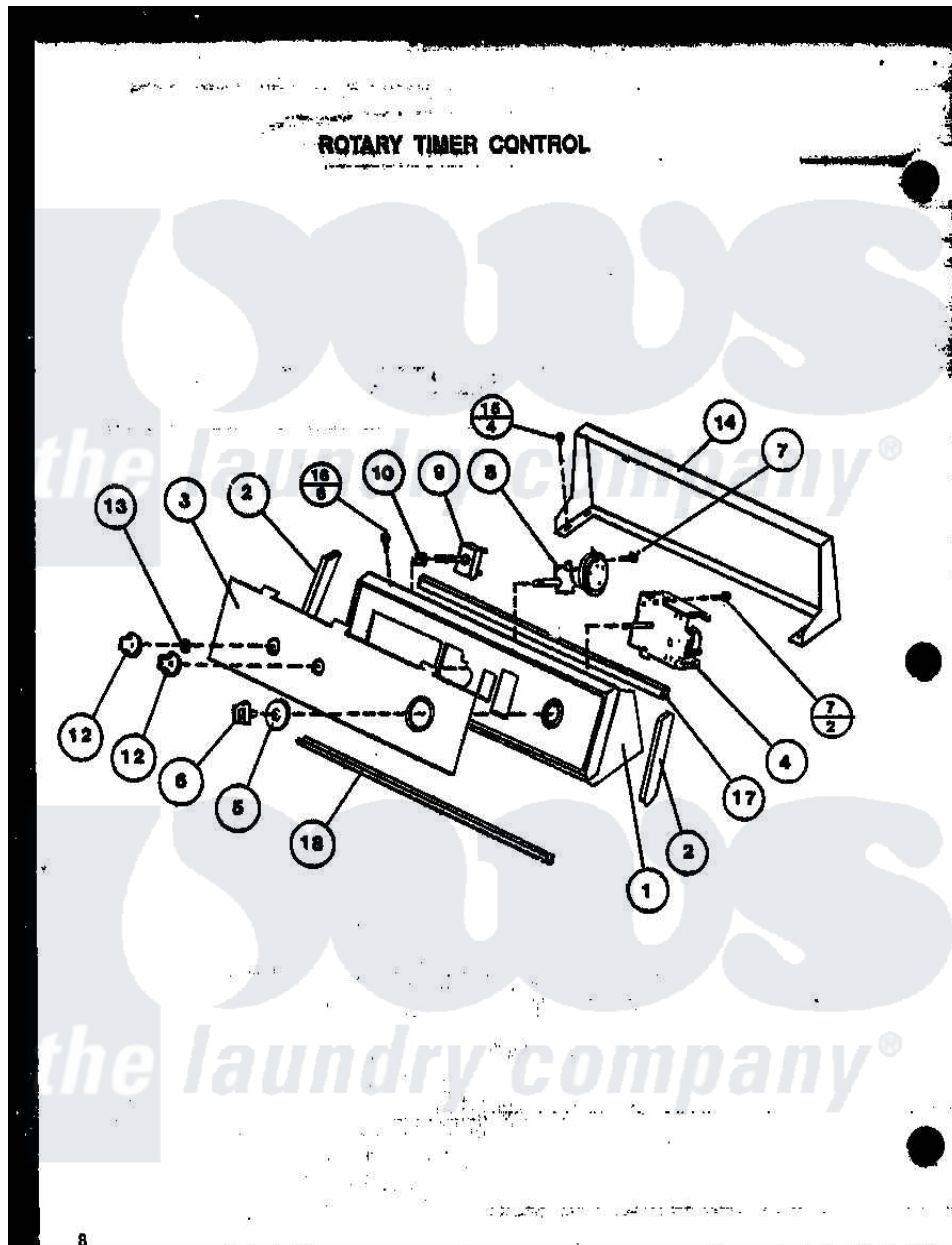

Amana LW2503G (BOM: P1164311W G) 10 - PUMP ASSY

Amana Residential Amana LW2503G (BOM: P1164311W G) Washer Parts Parts Diagram 10 - PUMP ASSY
 Click on the part number to view part

Item	Original Part Number	Replaced By	Status	Part Description
1	33102		Not Available	ASSY,HOOD & MTG PLATE-
2	32864		Not Available	CAP,END-R.H.-BLK W/SLV
"	32863		Not Available	CAP,END-L.H.-BLK W/SLV
3	33967	WB2X6195		Hinge Pin
4	31238			Timer, 2 Cycle
5	32995			Assembly, Timer Skirt an Ring-
6	32622		Not Available	TIMER KNOB
7	31260			Screw, No.8 X 3/8 Ind H
8	31266			Switch, Pressure-Rotary
9	28118		Not Available	SWITCH,WATER TEMPERATU
"	21300		Not Available	SWITCH,TEMPERATURE
10	57584		Not Available	NUT
11	23962	W10116760		Screw
12	32866			Assembly, Knob-Rotary-Black
13	10519		Not Available	RETAINER

14	33619	Not Available	CONTROL HOOD REAR PANEL
15	23962	W10116760	Screw
16	31752	Not Available	SCREW, No.8ABX3/4 POZIDRI
18	32874	Not Available	TRIM,BOTTOM-AMANA