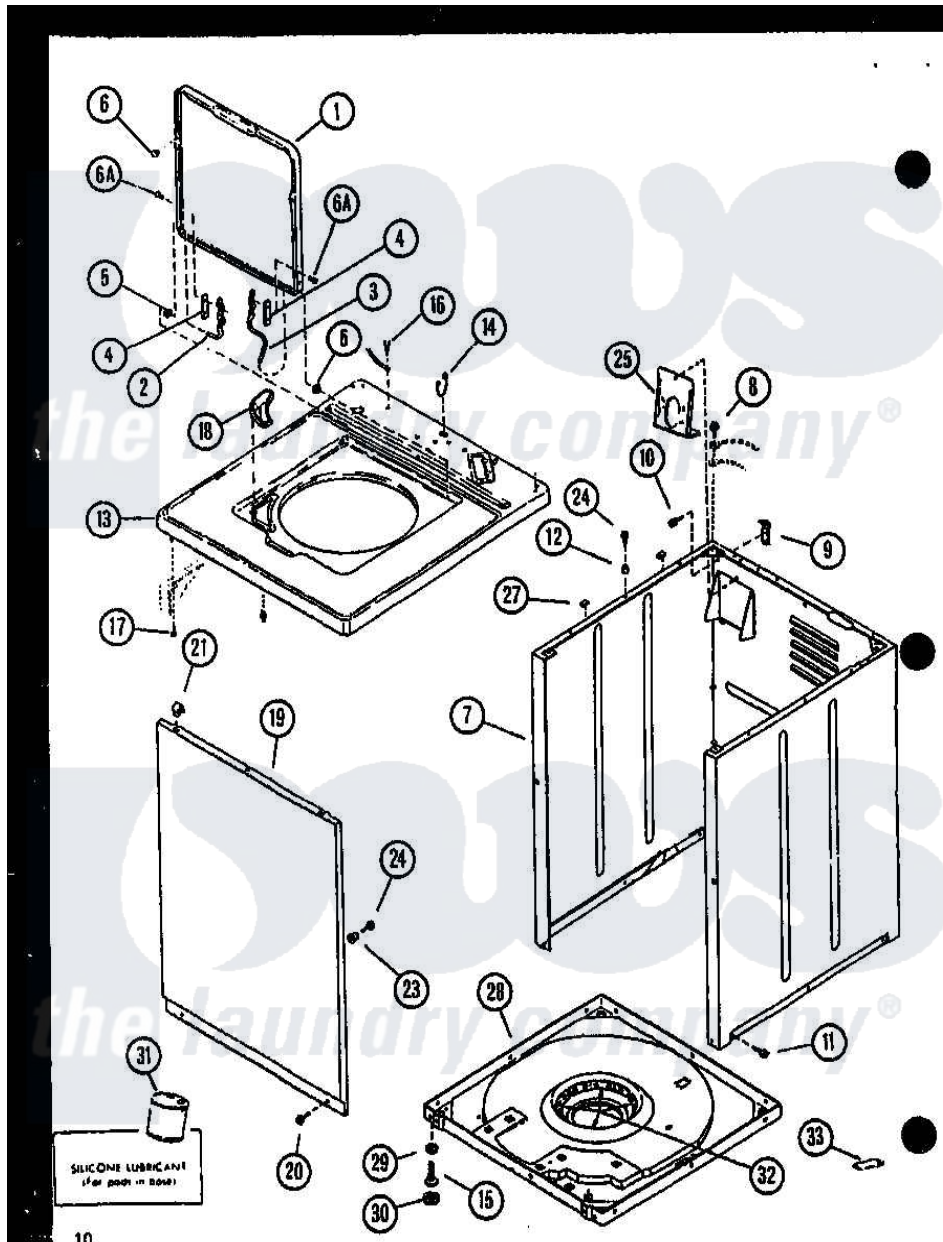

Amana LW2503L (BOM: P1118412W L) 01 - FRONT PANEL. CABINET AND BASE

Amana Residential Amana LW2503L (BOM: P1118412W L) Washer Parts Parts Diagram 01 - FRONT PANEL, CABINET AND BASE

Click on the part number to view part

Item	Original Part Number	Replaced By	Status	Part Description
1	R0603232	33541WP		Lid, W/Instructions
"	R0603233	33541LP		Lid, W/Instructions
"	R0603234		Not Available	DOOR LOADING G
2	R0605724	36438		Hinge, Lid Left
3	R0605725	36437		Hinge, Lid R
4	R0604522		Not Available	GASKET
5	R0603609	40008201		Bushing, Hinge
6	R0600107	W10119828		Screw, Lid Hinge Mounting
"	R0606555	40038001		Bumper
7	R0603090	38612LP		Kit Service Cabinet
"	R0603091	38612WP		Kit-Servic
"	R0603102		Not Available	CABINET-GOLD
8	R0600009		Not Available	SCREW
9	R0605528	Y27103		Hinge, Hold-Down Lug
10	R0600032	3390631		Screw, 10-16 X 3/8

11	R0600029	27001200	Screw
12	R0603524	505187	Locator, Panel
13	R0603236	Not Available	TOP CABINET L
"	R0603235	Not Available	TOP CABINET W
"	R0603237	Not Available	TOP CABINET G
14	R0601502	211881	Grommet, Cord Part Not Used- Gas Models Only
15	R0600030	22003428	Leg, Adjustable
16	R0600040	Not Available	SCREW
17	R0600096	Not Available	SCREW
18	R0603610	Not Available	DISPENSER, BLEACH
19	R0603052	32708LP	Panel, Front
"	R0603116	32708WP	Panel Front
"	R0603051	Not Available	FRONT PANEL H GOLD
20	R0600029	27001200	Screw
21	R0601520	22001650	Fastener, Spring
23	R0603525	Not Available	LOCATER LUG
24	R0600102	Y014874	Screw, Idler Arm And Sleeve
25	R0605726	39407	Bracket, Valve
27	R0606519	Y56128	Pad, Bumper
28	R0603107	31653P	Assembly, Base-Complete- G90
29	R0601016	40038101	Nut, Leg
30	R0606518	40016001	Foot, Rubber
31	R0608002	26594P	Grease, Silicone - 2 Oz Tube
32	R0610052	Not Available	SNUBBER PAD
33	R0608012	511637P	Adh Dow 737 Clr 3 Oz Tube