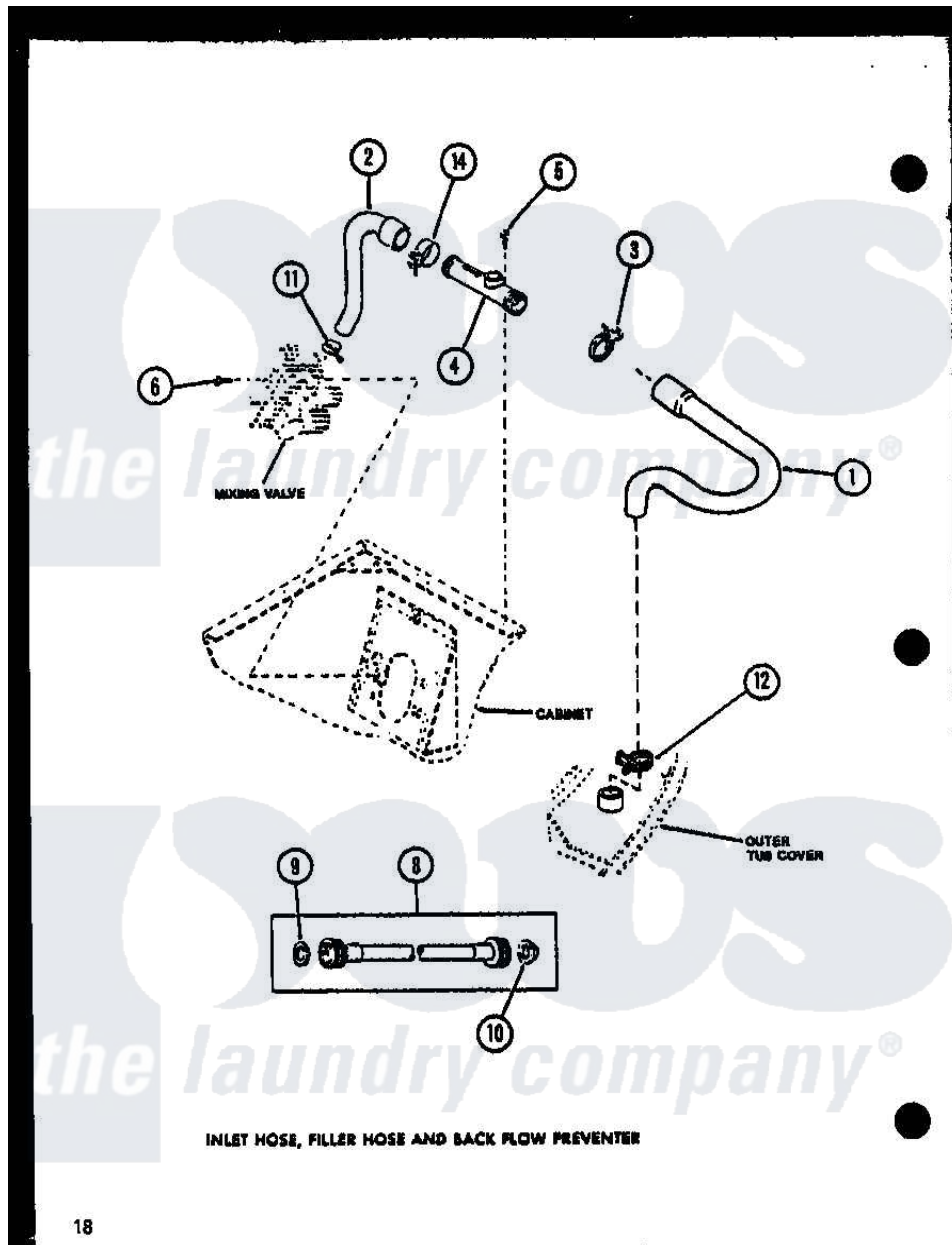

Amana LW2503L (BOM: P1118412W L) 02 - INLET HOSE

Amana Residential Amana LW2503L (BOM: P1118412W L) Washer Parts Parts Diagram 02 - INLET HOSE
 Click on the part number to view part

Item	Original Part Number	Replaced By	Status	Part Description
1	R0606556	33186		Hose, Water Inlet
2	R0606503	27183		Hose, Mixing Valve
3	R0601541	285655		Clamp, Hose
4	R0605507	34280		Assembly, Backflow Prevento
5	R0600004	W10116760		Screw
6	R0600009		Not Available	SCREW
8	R0606504	202860		Inlet Hose Assembly
9	R0600505	Y013783		Washer, Inlet Hose
10	R0600504	22002960		Strainer, Washer Inlet
11	R0601505	285655		Clamp, Hose
12	R0601542	29210		Hose Clamp
14	R0601505	285655		Clamp, Hose