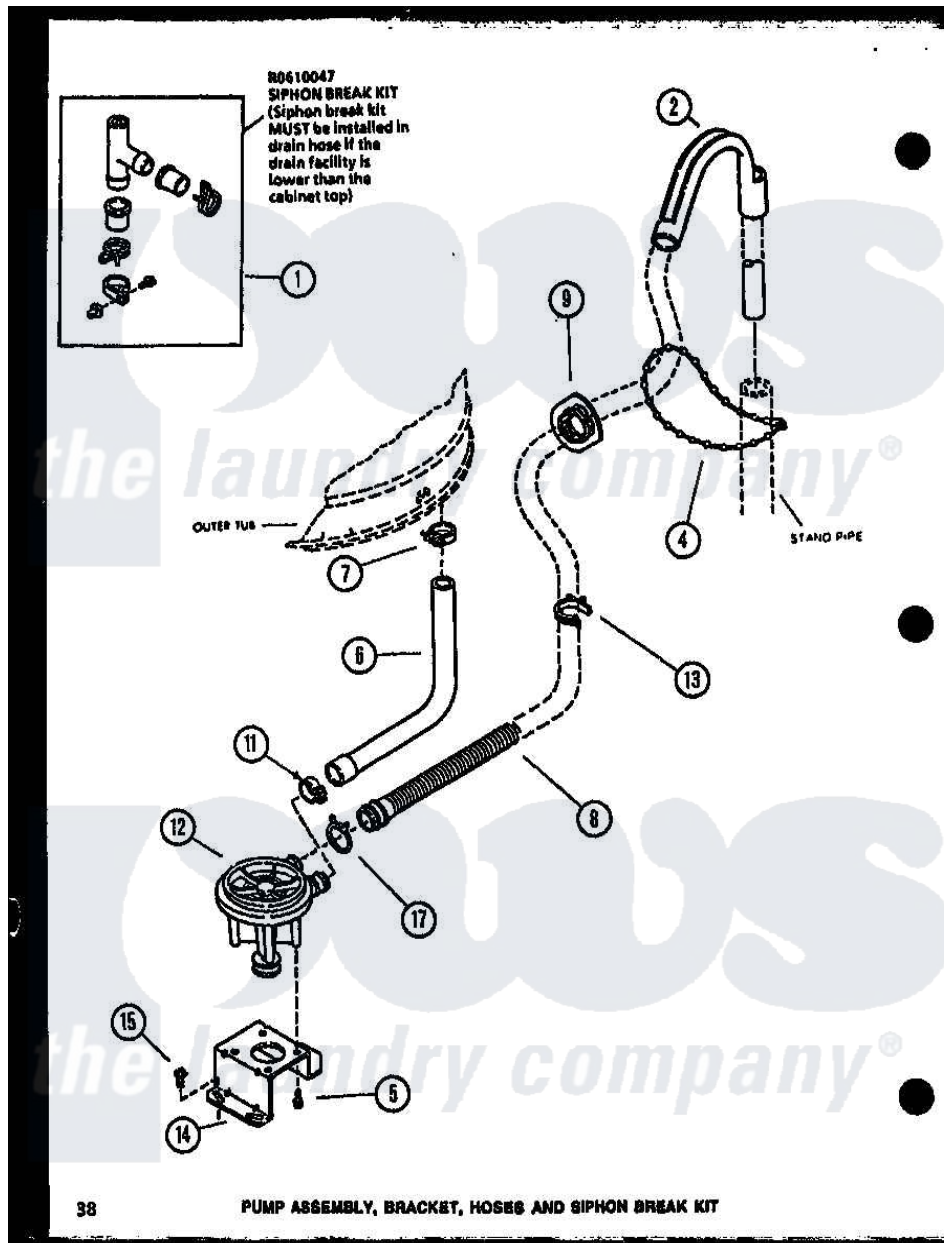

Amana LW2503L (BOM: P1118412W L) 10 - PUMP ASSY

Amana Residential Amana LW2503L (BOM: P1118412W L) Washer Parts Parts Diagram 10 - PUMP ASSY
Click on the part number to view part

Item	Original Part Number	Replaced By	Status	Part Description
1	R0610047	76660		Break-Sphn
2	R0603615	22003814		Retainer, Drain Hose
4	R0603616	8539404		Tie-Wire
5	R0600109	31098		Screw, 10-10 5/8 Unslot
6	R0606514		Not Available	HOSE
7	R0601549	285655		Clamp, Hose
8	R0606558	39953		Hose- Drai
9	R0603617	32219		Relief, Strain
11	R0601516	285655		Clamp, Hose
12	R0610503	31969		Assembly, Pump NA
13	R0601550		Not Available	CLAMP HOSE RETAINER
14	R0605524	27105		Bracket, Pump Mounting
15	R0600098	27001200		Screw
17	R0601551	285655		Clamp, Hose