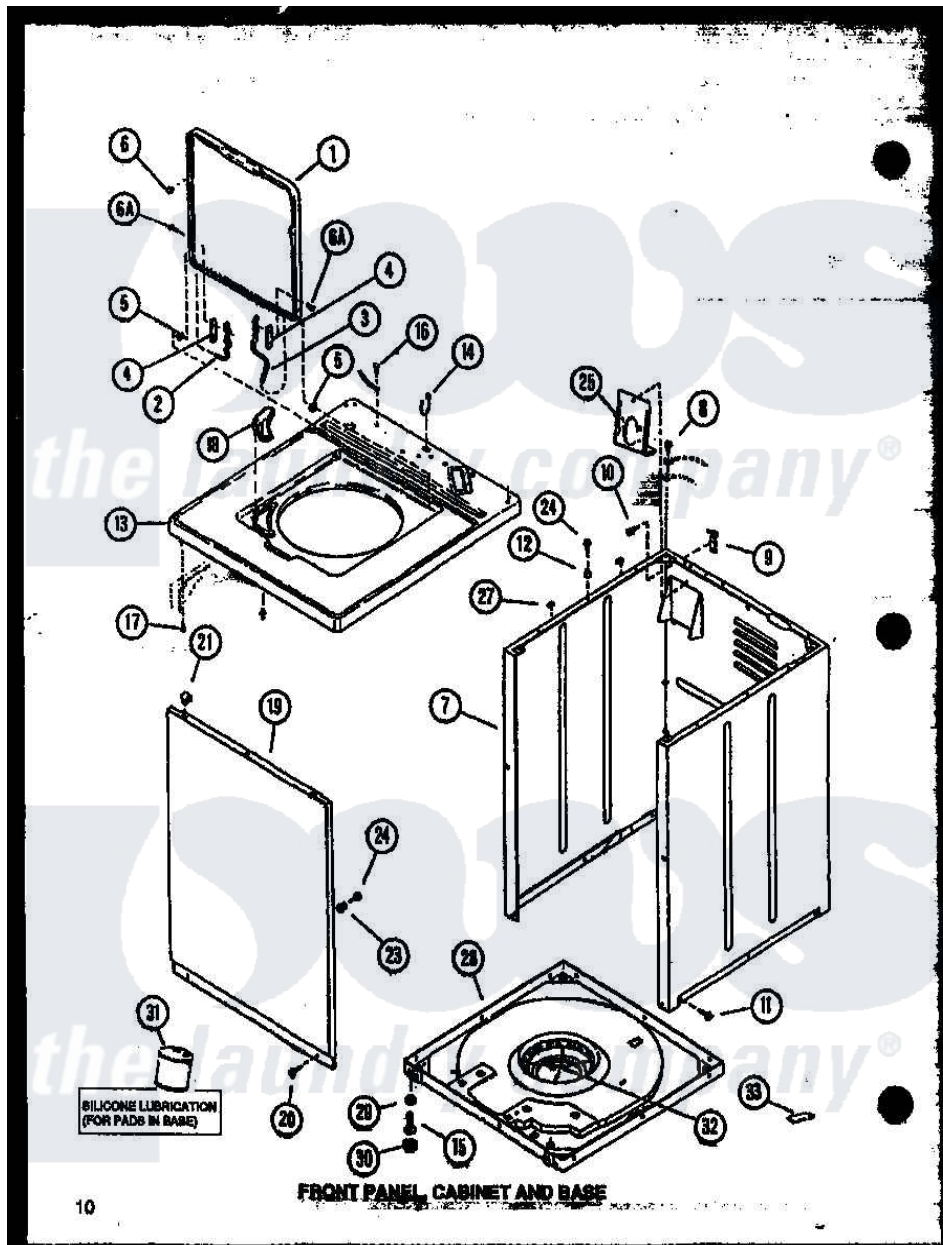

Amana LW2503L (BOM: P1164312W L) 01 - FRONT PANEL

Amana Residential Amana LW2503L (BOM: P1164312W L) Washer Parts Parts Diagram 01 - FRONT PANEL

Click on the part number to view part

Item	Original Part Number	Replaced By	Status	Part Description
1	33541HP		Not Available	LID,W/INSTRUCTIONS
"	33541WP			Lid, W/Instructions
"	33541L	33541LP		Lid, W/Instructions
2	34326	36438		Hinge, Lid Left
3	34325	36437		Hinge, Lid R
4	33583		Not Available	TERMINAL
5	33446	40008201		Bushing, Hinge
6	33449	W10119828		Screw, Lid Hinge Mounting
"	32507	40038001		Bumper
7	31669WP	38612WP		Kit-Service
"	31669LP	38612LP		Kit Service Cabinet
"	31669HP		Not Available	REPL BY 34475HP
8	56392		Not Available	SCREW,8-18 X 3/8 TAPPI
9	Y27103			Hinge, Hold-Down Lug
10	51780	3390631		Screw, 10-16 X 3/8
11	27196	27001200		Screw

12	56079	505187		Locator, Panel
13	33451HP		Not Available	ASSY, TOP-DOMESTIC W/BLEACH
"	33451WP		Not Available	REPL BY 34902WP
"	33451L		Not Available	CABINET TOP, ALMOND
14	21903	211881		Grommet, Cord Part Not Used-Gas Models Only
15	Y34319	22003428		Leg, Adjustable
16	52909			Screw, 10B-16 X 1/2 HeX
17	Y31644	27001200		Screw
18	33516		Not Available	USE 34776
19	32708LP			Panel, Front
"	32708H		Not Available	PANEL,FRONT
"	32708W	32708WP		Panel Front
20	27196	27001200		Screw
21	28835	22001650		Fastener, Spring
23	28102			Locator, Panel
24	32671	Y014874		Screw, Idler Arm And Sleeve
25	32837	39407		Bracket, Valve
27	Y56128			Pad, Bumper
28	31653P			Assembly, Base-Complete-G90
29	Y21899	40038101		Nut, Leg
30	34318	40016001		Foot, Rubber
31	26594P			Grease, Silicone - 2 Oz Tube
32	434P3		Not Available	KIT,SNUBBER PAD
33	22506P	511637P		Adh Dow 737 Clr 3 Oz Tube