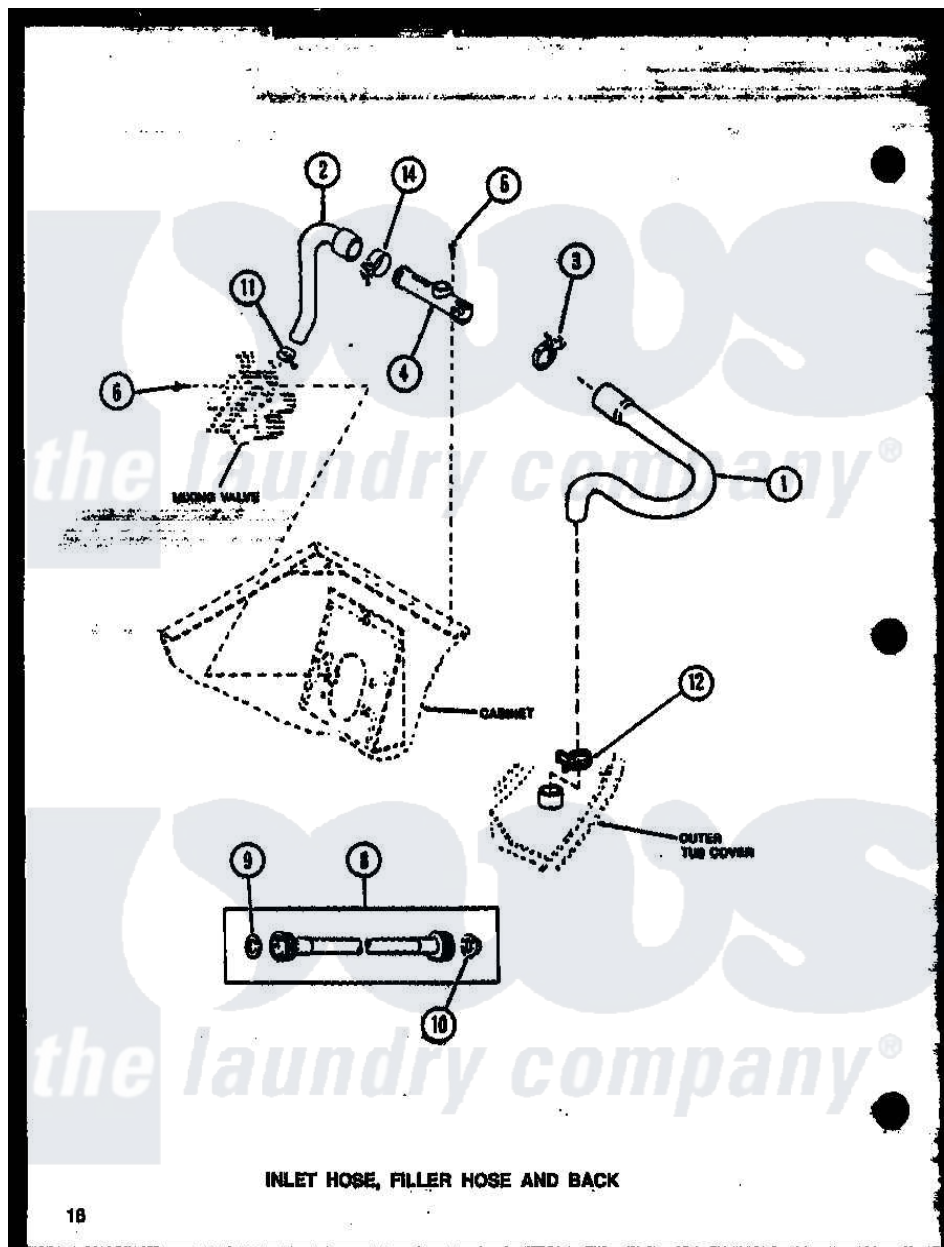

Amana LW2503L (BOM: P1164312W L) 02 - INLET HOSE

Amana Residential Amana LW2503L (BOM: P1164312W L) Washer Parts Parts Diagram 02 - INLET HOSE
 Click on the part number to view part

Item	Original Part Number	Replaced By	Status	Part Description
1	33186			Hose, Water Inlet
2	27183			Hose, Mixing Valve
3	29176	285655		Clamp, Hose
4	27118	34280		Assembly, Backflow Prevento
5	23962	W10116760		Screw
6	56392		Not Available	SCREW,8-18 X 3/8 TAPPI
8	28330P	202860		Inlet Hose Assembly
9	20290	Y013783		Washer, Inlet Hose
10	28605	22002960		Strainer, Washer Inlet
11	27152		Not Available	CLAMP HOSE
12	29210			Hose Clamp
14	27152		Not Available	CLAMP HOSE