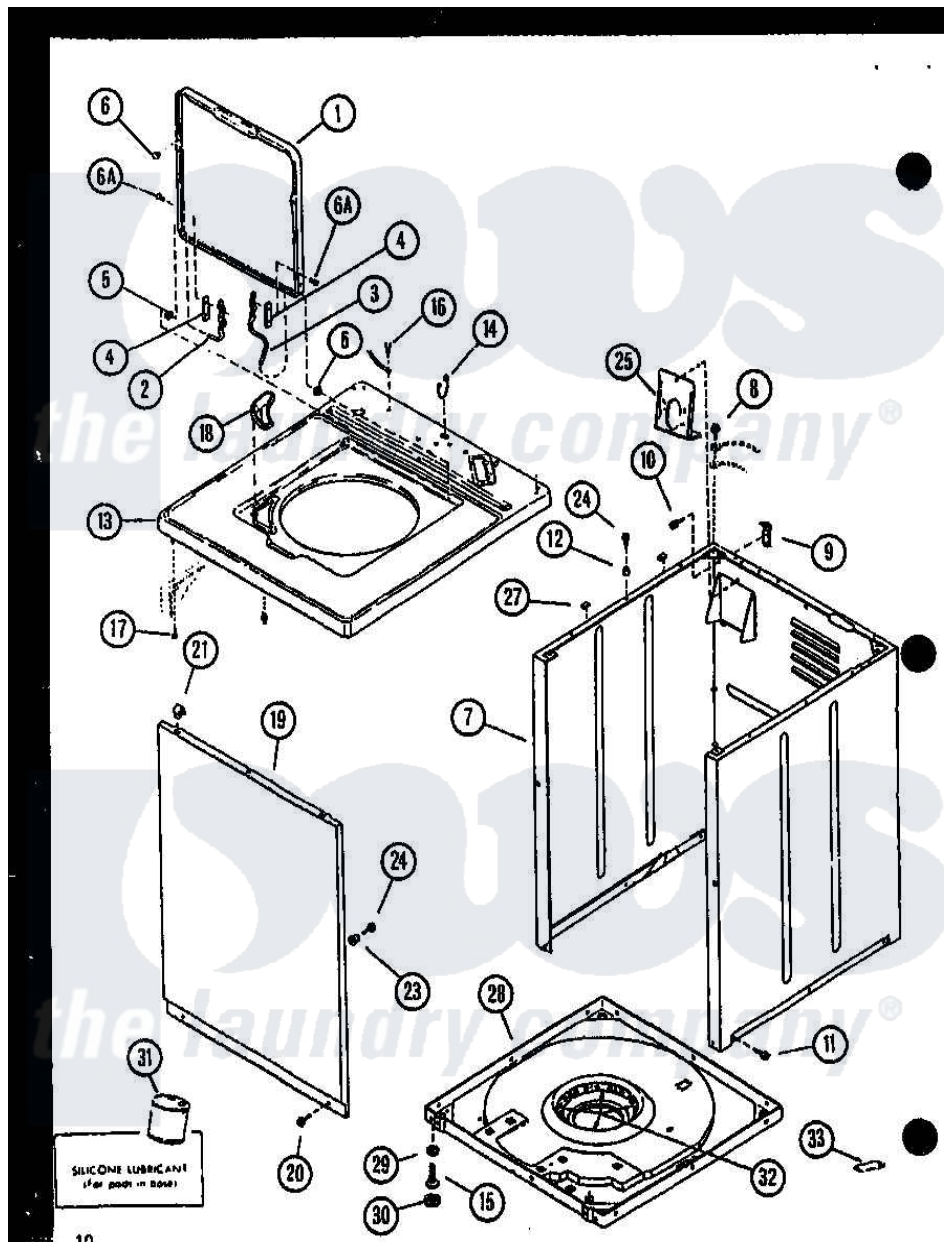

Amana LW2503W (BOM: P1118410W W) 01 - FRONT PANEL. CABINET AND BASE

Amana Residential Amana LW2503W (BOM: P1118410W W) Washer Parts Parts Diagram 01 - FRONT PANEL, CABINET AND BASE

Click on the part number to view part

Item	Original Part Number	Replaced By	Status	Part Description
1	R0603232	33541WP		Lid, W/Instructions
"	R0603233	33541LP		Lid, W/Instructions
"	R0603234		Not Available	DOOR LOADING G
2	R0605724	36438		Hinge, Lid Left
3	R0605725	36437		Hinge, Lid R
4	R0604522		Not Available	GASKET
5	R0603609	40008201		Bushing, Hinge
6	R0600107	W10119828		Screw, Lid Hinge Mounting
"	R0606555	40038001		Bumper
7	R0603090	38612LP		Kit Service Cabinet
"	R0603091	38612WP		Kit-Servic
"	R0603102		Not Available	CABINET-GOLD
8	R0600009		Not Available	SCREW
9	R0605528	Y27103		Hinge, Hold-Down Lug
10	R0600032	3390631		Screw, 10-16 X 3/8

11	R0600029	27001200	Screw
12	R0603524	505187	Locator, Panel
13	R0603236	Not Available	TOP CABINET L
"	R0603235	Not Available	TOP CABINET W
"	R0603237	Not Available	TOP CABINET G
14	R0601502	211881	Grommet, Cord Part Not Used- Gas Models Only
15	R0600030	22003428	Leg, Adjustable
16	R0600040	Not Available	SCREW
17	R0600096	Not Available	SCREW
18	R0603610	Not Available	DISPENSER, BLEACH
19	R0603052	32708LP	Panel, Front
"	R0603116	32708WP	Panel Front
"	R0603051	Not Available	FRONT PANEL H GOLD
20	R0600029	27001200	Screw
21	R0601520	22001650	Fastener, Spring
23	R0603525	Not Available	LOCATER LUG
24	R0600102	Y014874	Screw, Idler Arm And Sleeve
25	R0605726	39407	Bracket, Valve
27	R0606519	Y56128	Pad, Bumper
28	R0603107	31653P	Assembly, Base-Complete- G90
29	R0601016	40038101	Nut, Leg
30	R0606518	40016001	Foot, Rubber
31	R0608002	26594P	Grease, Silicone - 2 Oz Tube
32	R0610052	Not Available	SNUBBER PAD
33	R0608012	511637P	Adh Dow 737 Clr 3 Oz Tube