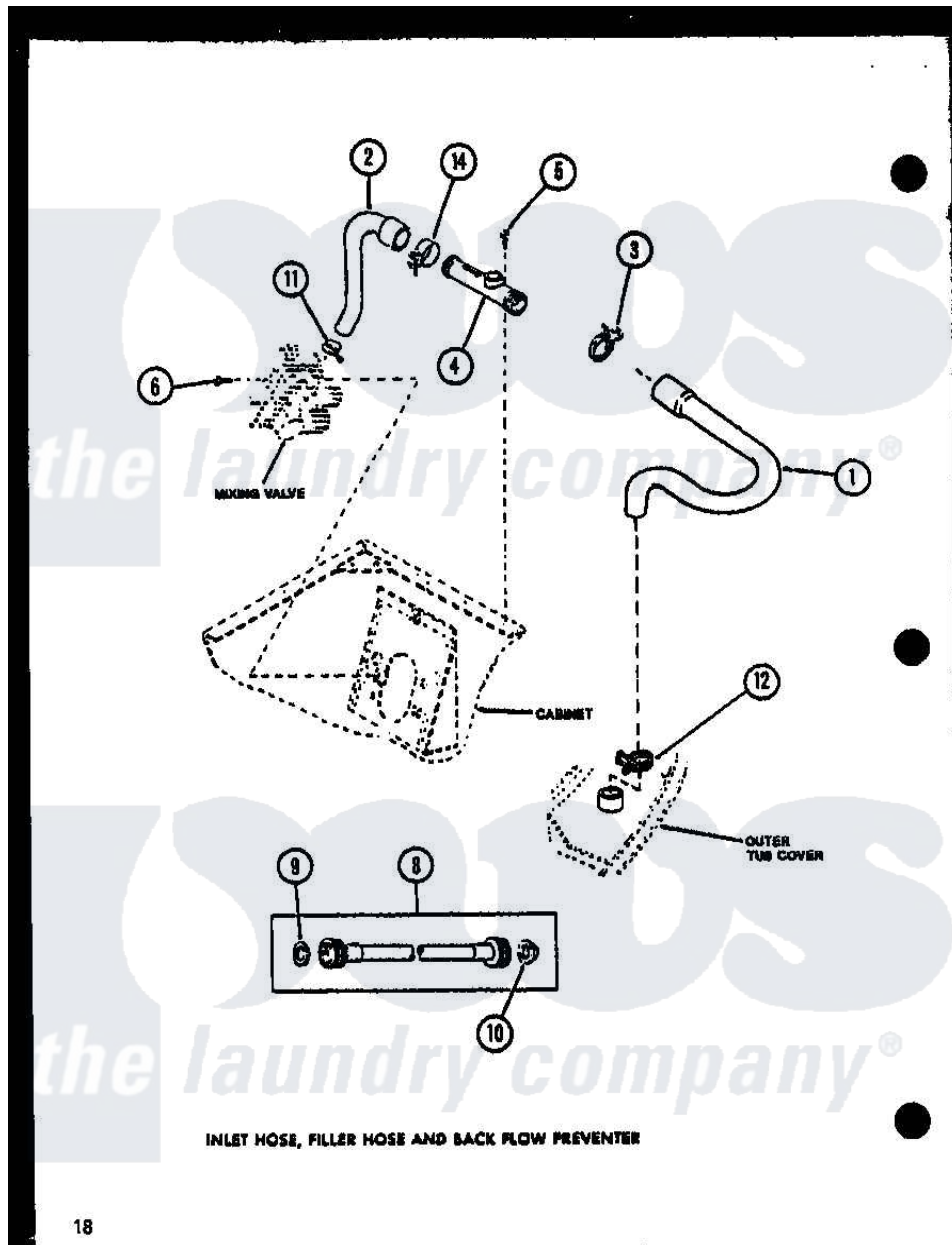

Amana LW2503W (BOM: P1118410W W) 02 - INLET HOSE

Amana Residential Amana LW2503W (BOM: P1118410W W) Washer Parts Parts Diagram 02 - INLET HOSE  
 Click on the part number to view part

Item	Original Part Number	Replaced By	Status	Part Description
1	R0606556	<a href="#">33186</a>		Hose, Water Inlet
2	R0606503	<a href="#">27183</a>		Hose, Mixing Valve
3	R0601541	<a href="#">285655</a>		Clamp, Hose
4	R0605507	<a href="#">34280</a>		Assembly, Backflow Prevento
5	R0600004	<a href="#">W10116760</a>		Screw
6	R0600009		Not Available	SCREW
8	R0606504	<a href="#">202860</a>		Inlet Hose Assembly
9	R0600505	<a href="#">Y013783</a>		Washer, Inlet Hose
10	R0600504	<a href="#">22002960</a>		Strainer, Washer Inlet
11	R0601505	<a href="#">285655</a>		Clamp, Hose
12	R0601542	<a href="#">29210</a>		Hose Clamp
14	R0601505	<a href="#">285655</a>		Clamp, Hose