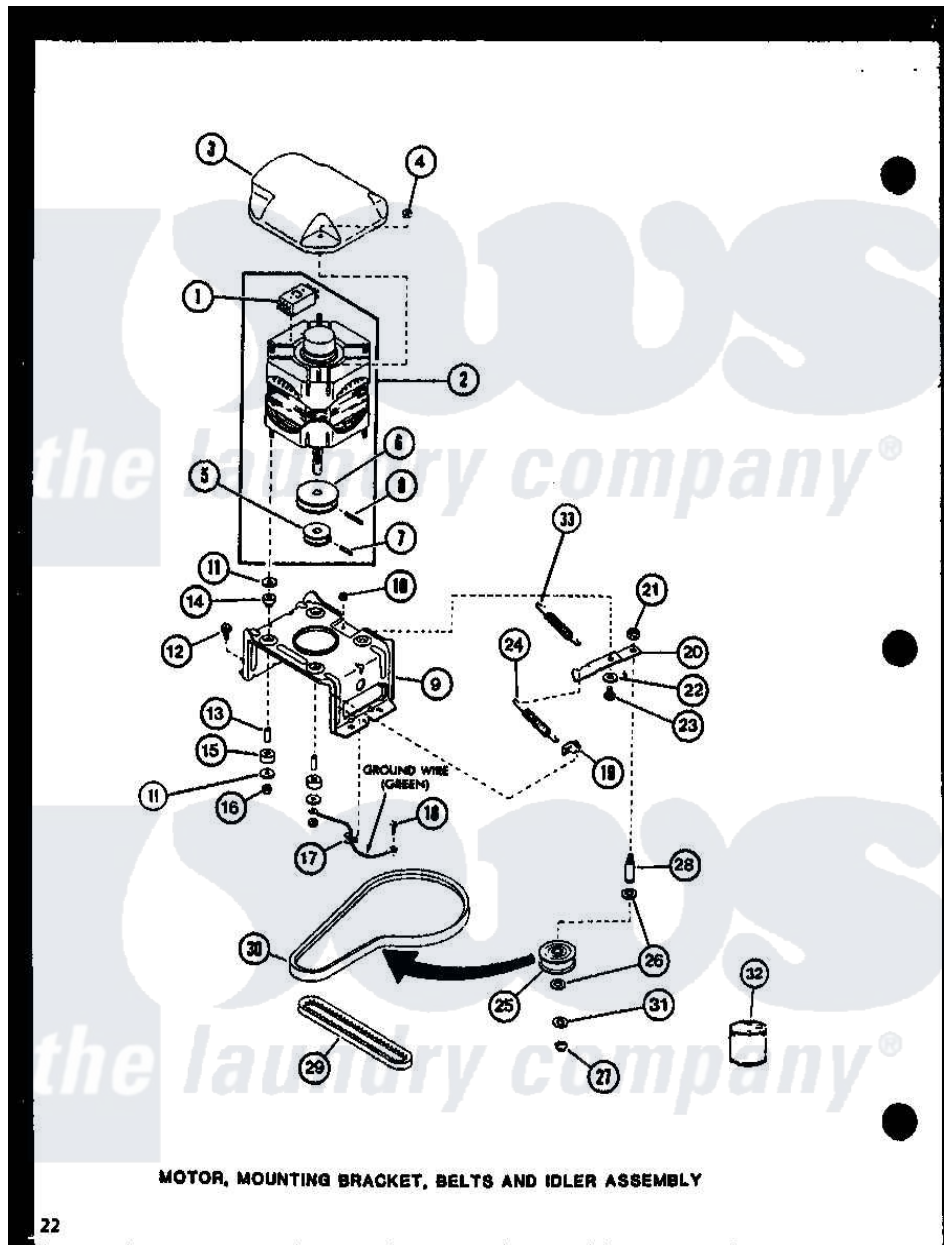

Amana LW2503W (BOM: P1118410W W) 04 - MOTOR

Amana Residential Amana LW2503W (BOM: P1118410W W) Washer Parts Parts Diagram 04 - MOTOR
 Click on the part number to view part

Item	Original Part Number	Replaced By	Status	Part Description
1	R0602509		Not Available	24140 SWITCH
"	R0602511	Y24149		Switch, Motor
2	R0607002	27179P		Motor-Drve
3	R0603011	27136		Shield, Motor
4	R0601008	27201		Locknut
5	R0609501		Not Available	PULLEY, MOTOR
6	R0609502		Not Available	PULLEY, MOTOR
7	R0601508	10416		Pin, Roll
8	R0601509		Not Available	ROLL PIN
9	R0605514		Not Available	MOTOR MTG BRACKET
10	R0601011	27001225		Nut, Jam Mid Lock 1/4-20
11	R0600510		Not Available	WASHER
12	R0600098	27001200		Screw
13	R0603511		Not Available	SPACER
14	R0606509		Not Available	RUBBER MTG
15	R0606510		Not Available	RUBBER MTG

16	YR0601010	23604	Nut, Hex 10-32 Lock
17	R0601507	B5733302	Clip, Ground
18	R0600017		Not Available SCREW
19	R0601539	28849	Clip, Spring
20	R0605684	40041002	Lever, Idler
21	R0601031	358160	Nut
22	R0600506	40054701	Washer
23	R0600016	40038901	Screw, 1/4-20
24	R0605539	37366	Spring, Idler
25	R0609508		Not Available PULLEY, IDLER
26	R0600552	Y29443	Washer, Felt
27	R0601527	23748	Ring, Retaining
28	R0605538	28802	Shaft, Idler
29	R0606507	27155	Belt, Pump
30	R0606539	28808	Belt, Agitate And Spin
31	R0600526	52549	Washer, 501 ID X3/4 Odx
32	R0608011		Not Available HI TEMP LUBE
33	R0605683		Not Available SPRING, HELPER