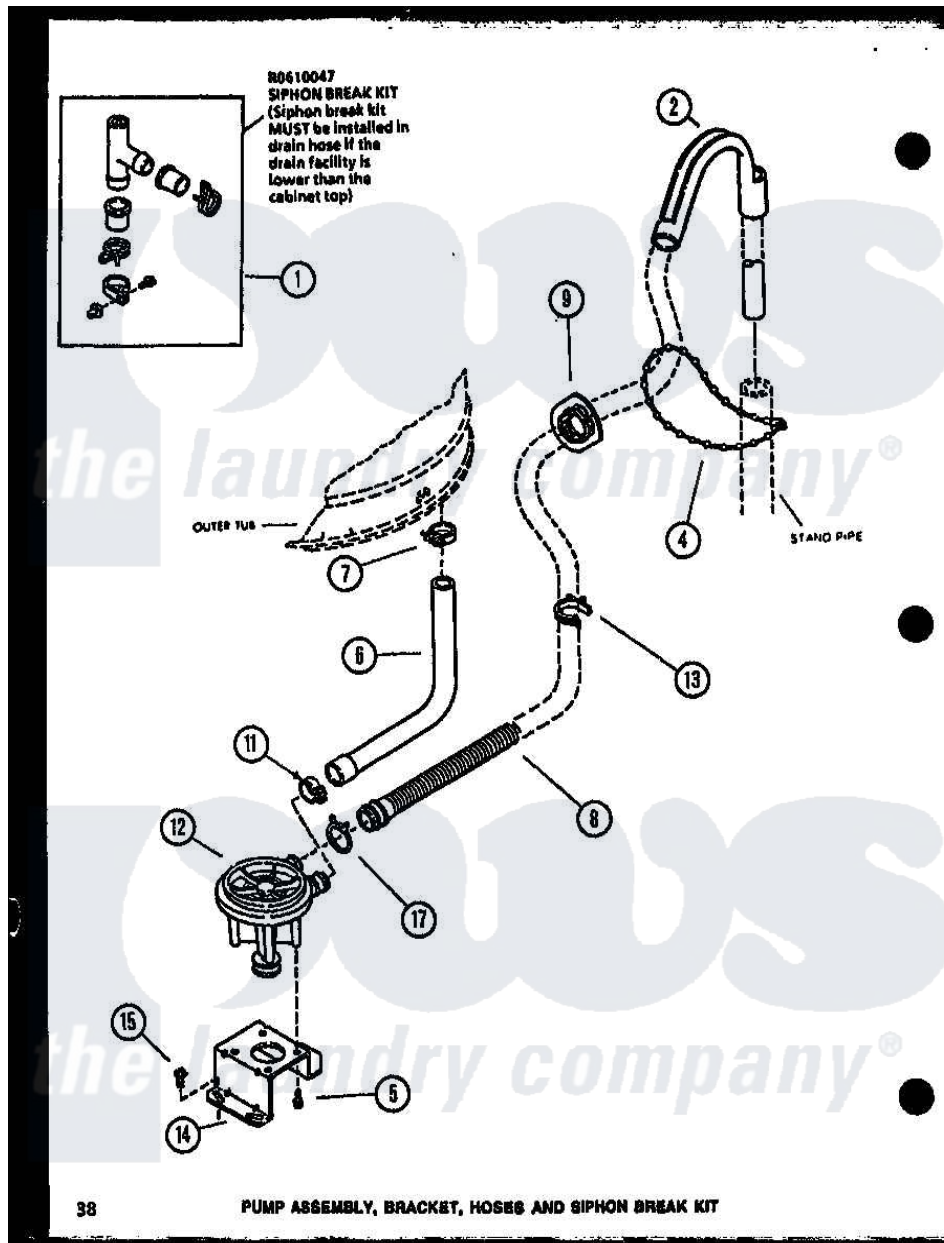

Amana LW2503W (BOM: P1118410W W) 10 - PUMP ASSY

Amana Residential Amana LW2503W (BOM: P1118410W W) Washer Parts Parts Diagram 10 - PUMP ASSY
 Click on the part number to view part

Item	Original Part Number	Replaced By	Status	Part Description
1	R0610047	76660		Break-Sphn
2	R0603615	22003814		Retainer, Drain Hose
4	R0603616	8539404		Tie-Wire
5	R0600109	31098		Screw, 10-10 5/8 Unslot
6	R0606514		Not Available	HOSE
7	R0601549	285655		Clamp, Hose
8	R0606558	39953		Hose- Drai
9	R0603617	32219		Relief, Strain
11	R0601516	285655		Clamp, Hose
12	R0610503	31969		Assembly, Pump NA
13	R0601550		Not Available	CLAMP HOSE RETAINER
14	R0605524	27105		Bracket, Pump Mounting
15	R0600098	27001200		Screw
17	R0601551	285655		Clamp, Hose