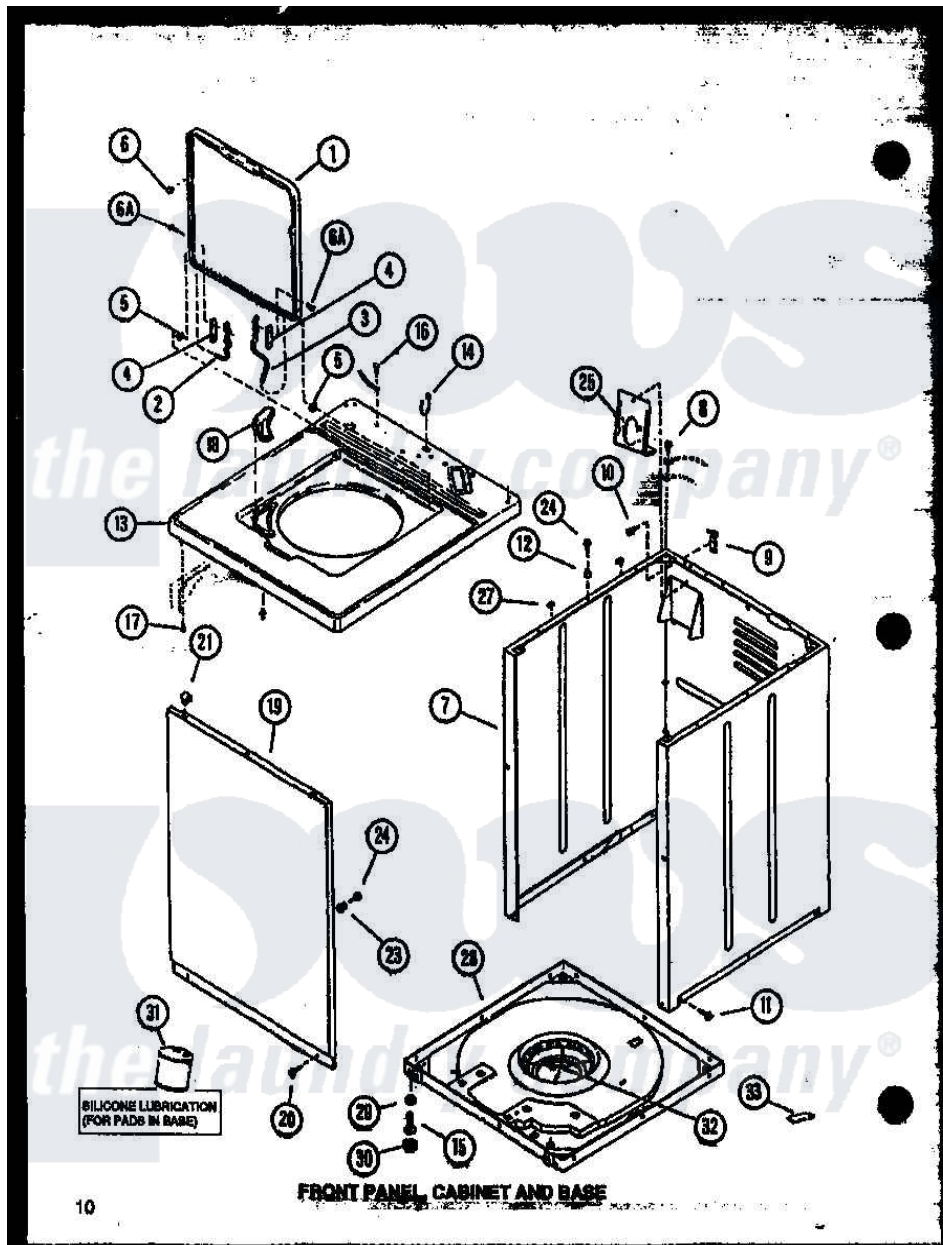

Amana LW2503W (BOM: P1164310W W) 01 - FRONT PANEL

Amana Residential Amana LW2503W (BOM: P1164310W W) Washer Parts Parts Diagram 01 - FRONT PANEL
 Click on the part number to view part

Item	Original Part Number	Replaced By	Status	Part Description
1	33541HP		Not Available	LID,W/INSTRUCTIONS
"	33541WP			Lid, W/Instructions
"	33541L	33541LP		Lid, W/Instructions
2	34326	36438		Hinge, Lid Left
3	34325	36437		Hinge, Lid R
4	33583		Not Available	TERMINAL
5	33446	40008201		Bushing, Hinge
6	33449	W10119828		Screw, Lid Hinge Mounting
"	32507	40038001		Bumper
7	31669WP	38612WP		Kit-Service
"	31669LP	38612LP		Kit Service Cabinet
"	31669HP		Not Available	REPL BY 34475HP
8	56392		Not Available	SCREW,8-18 X 3/8 TAPPI
9	Y27103			Hinge, Hold-Down Lug
10	51780	3390631		Screw, 10-16 X 3/8
11	27196	27001200		Screw

12	56079	505187		Locator, Panel
13	33451HP		Not Available	ASSY, TOP-DOMESTIC W/BLEACH
"	33451WP		Not Available	REPL BY 34902WP
"	33451L		Not Available	CABINET TOP, ALMOND
14	21903	211881		Grommet, Cord Part Not Used-Gas Models Only
15	Y34319	22003428		Leg, Adjustable
16	52909			Screw, 10B-16 X 1/2 HeX
17	Y31644	27001200		Screw
18	33516		Not Available	USE 34776
19	32708LP			Panel, Front
"	32708H		Not Available	PANEL,FRONT
"	32708W	32708WP		Panel Front
20	27196	27001200		Screw
21	28835	22001650		Fastener, Spring
23	28102			Locator, Panel
24	32671	Y014874		Screw, Idler Arm And Sleeve
25	32837	39407		Bracket, Valve
27	Y56128			Pad, Bumper
28	31653P			Assembly, Base-Complete-G90
29	Y21899	40038101		Nut, Leg
30	34318	40016001		Foot, Rubber
31	26594P			Grease, Silicone - 2 Oz Tube
32	434P3		Not Available	KIT,SNUBBER PAD
33	22506P	511637P		Adh Dow 737 Clr 3 Oz Tube