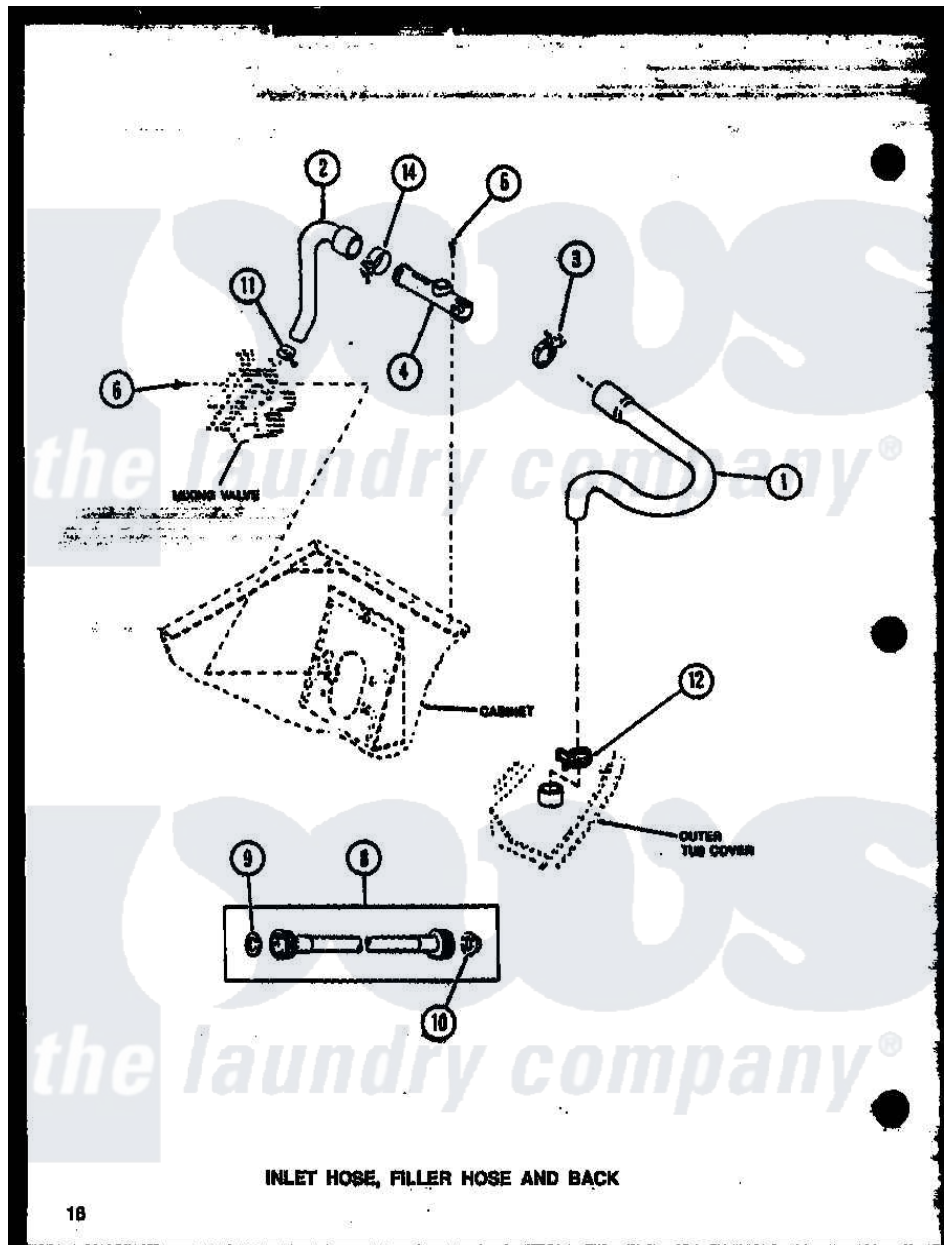

Amana LW2503W (BOM: P1164310W W) 02 - INLET HOSE

Amana Residential Amana LW2503W (BOM: P1164310W W) Washer Parts Parts Diagram 02 - INLET HOSE  
 Click on the part number to view part

Item	Original Part Number	Replaced By	Status	Part Description
1	<a href="#">33186</a>			Hose, Water Inlet
2	<a href="#">27183</a>			Hose, Mixing Valve
3	29176	<a href="#">285655</a>		Clamp, Hose
4	27118	<a href="#">34280</a>		Assembly, Backflow Prevento
5	23962	<a href="#">W10116760</a>		Screw
6	56392		Not Available	SCREW,8-18 X 3/8 TAPPI
8	28330P	<a href="#">202860</a>		Inlet Hose Assembly
9	20290	<a href="#">Y013783</a>		Washer, Inlet Hose
10	28605	<a href="#">22002960</a>		Strainer, Washer Inlet
11	27152		Not Available	CLAMP HOSE
12	<a href="#">29210</a>			Hose Clamp
14	27152		Not Available	CLAMP HOSE