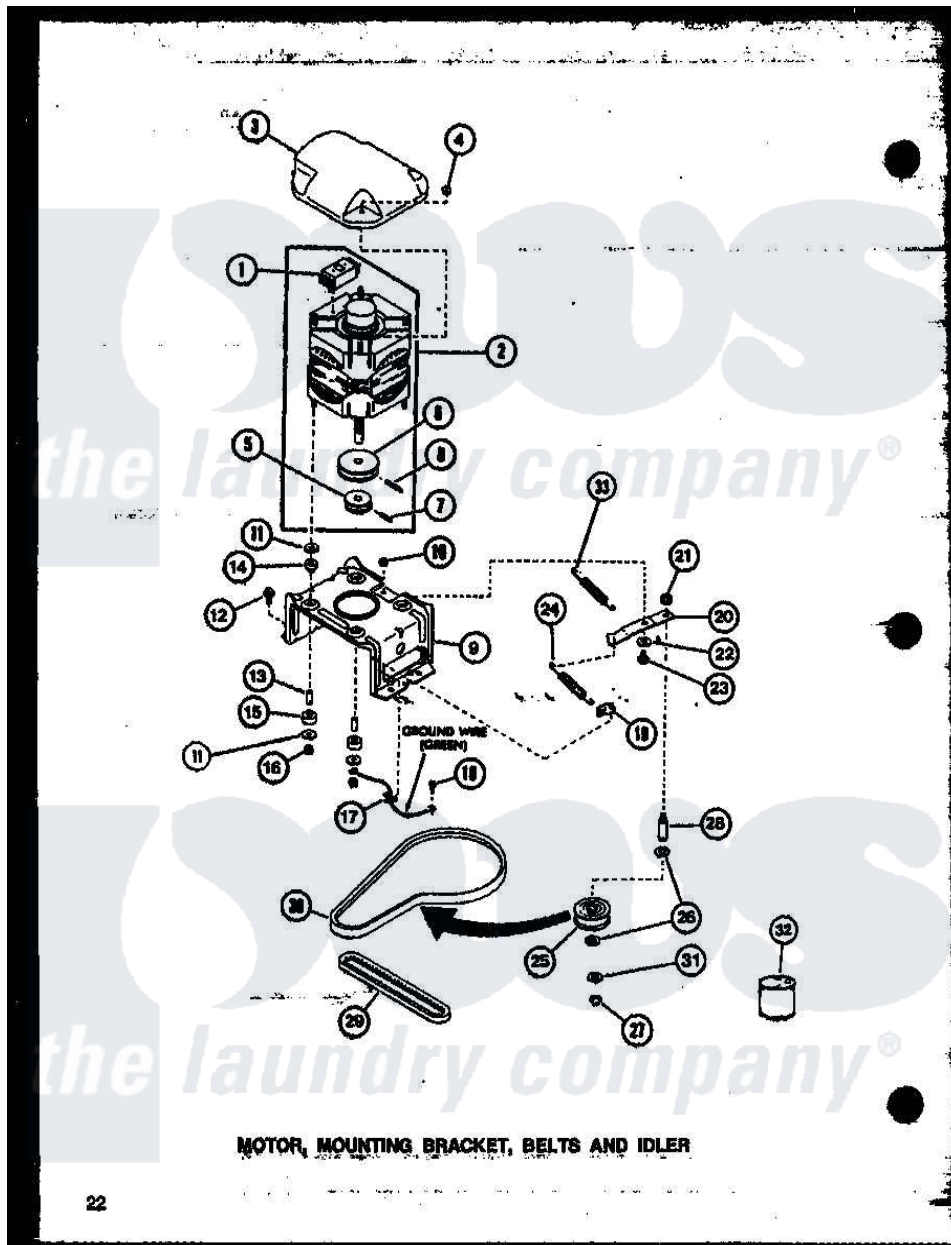

Amana LW2503W (BOM: P1164310W W) 04 - MOTOR

Amana Residential Amana LW2503W (BOM: P1164310W W) Washer Parts Parts Diagram 04 - MOTOR  
 Click on the part number to view part

Item	Original Part Number	Replaced By	Status	Part Description
1	<a href="#">Y24149</a>			Switch, Motor
"	24140		Not Available	SWITCH,MOTOR
2	27658	<a href="#">27179P</a>		Motor-Drve
3	<a href="#">27136</a>			Shield, Motor
4	<a href="#">27201</a>			Locknut
5	Y27104		Not Available	PULLEY,MOTOR
6	27171		Not Available	PULLEY,MOTOR
7	<a href="#">10416</a>			Pin, Roll
8	<a href="#">23750</a>			Pin, Roll
9	<a href="#">28791</a>			Bracket, Motor Mount
10	52566	<a href="#">27001225</a>		Nut, Jam Mid Lock 1/4-20
11	03888		Not Available	WASHER
12	Y31645	<a href="#">27001200</a>		Screw
13	27181		Not Available	SPACER,MOTOR
14	<a href="#">01952A</a>			Mounting, Rubber
15	01953		Not Available	WASHER,LOWER MOTOR MOU

16	<a href="#">23604</a>		Nut, Hex 10-32 Lock
17	Y00161	<a href="#">B5733302</a>	Clip, Ground
18	26592		Not Available
19	<a href="#">28849</a>		HEX HEAD SCREW
20	31054	<a href="#">40041002</a>	Clip, Spring
21	28803	<a href="#">2221070</a>	Lever, Idler
22	81392	<a href="#">40054701</a>	Clamp, Nylon
23	27229	<a href="#">40038901</a>	Washer
24	28807	<a href="#">37366</a>	Screw, 1/4-20
25	28800		Spring, Idler
26	<a href="#">Y29443</a>		Not Available
27	<a href="#">23748</a>		WHEEL, IDLER
28	<a href="#">28802</a>		Washer, Felt
29	<a href="#">27155</a>		Ring, Retaining
30	<a href="#">28808</a>		Shaft, Idler
31	<a href="#">52549</a>		Belt, Pump
32	20605		Belt, Agitate And Spin
33	30620		Washer, 501 ID X3/4 Odx
			Not Available
			LUBE, HI TEMPERATURE-56
			Not Available
			SPRING, IDLER LEVER HEL