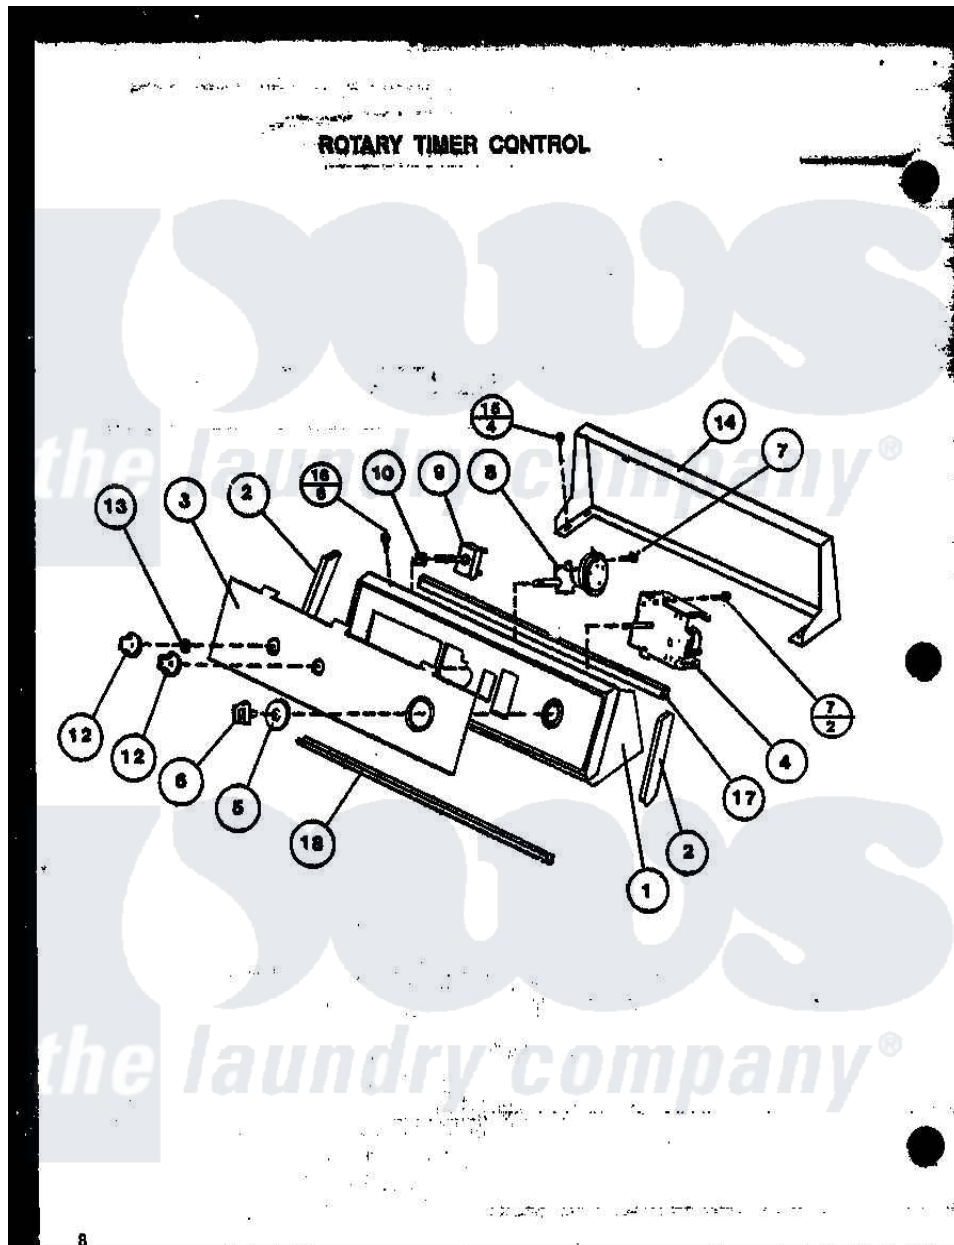

Amana LW2503W (BOM: P1164310W W) 10 - PUMP ASSY

Amana Residential Amana LW2503W (BOM: P1164310W W) Washer Parts Parts Diagram 10 - PUMP ASSY
 Click on the part number to view part

Item	Original Part Number	Replaced By	Status	Part Description
1	33102		Not Available	ASSY,HOOD & MTG PLATE-
2	32864		Not Available	CAP,END-R.H.-BLK W/SLV
"	32863		Not Available	CAP,END-L.H.-BLK W/SLV
3	33967	WB2X6195		Hinge Pin
4	31238			Timer, 2 Cycle
5	32995			Assembly, Timer Skirt an Ring-
6	32622		Not Available	TIMER KNOB
7	31260			Screw, No.8 X 3/8 Ind H
8	31266			Switch, Pressure-Rotary
9	28118		Not Available	SWITCH,WATER TEMPERATU
"	21300		Not Available	SWITCH,TEMPERATURE
10	57584		Not Available	NUT
11	23962	W10116760		Screw
12	32866			Assembly, Knob-Rotary-Black
13	10519		Not Available	RETAINER

14	33619	Not Available	CONTROL HOOD REAR PANEL
15	23962	W10116760	Screw
16	31752	Not Available	SCREW, No.8ABX3/4 POZIDRI
18	32874	Not Available	TRIM,BOTTOM-AMANA