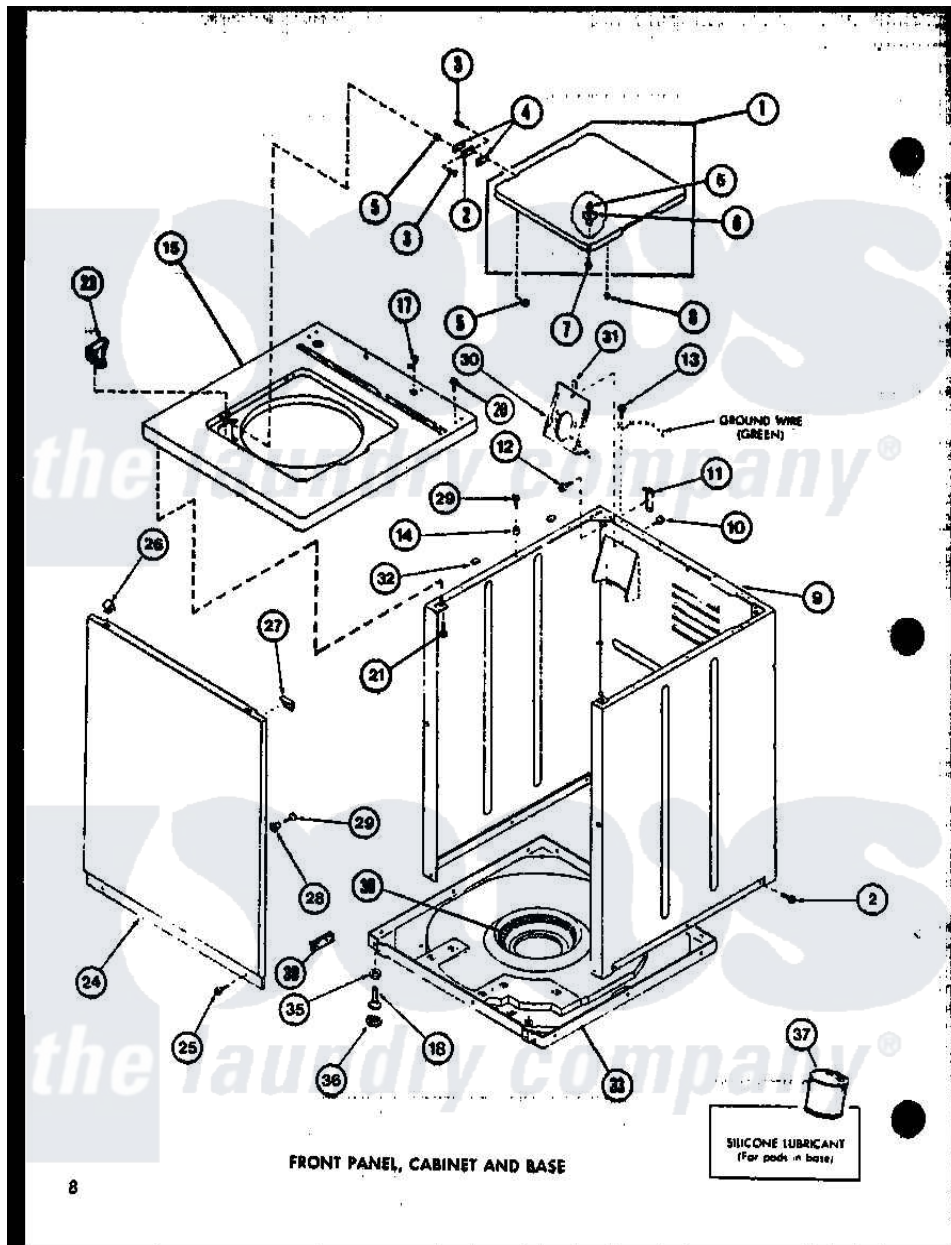

Amana LW2600 (BOM: P7804701W W) 01 - FRONT PANEL

Amana Residential Amana LW2600 (BOM: P7804701W W) Washer Parts Parts Diagram 01 - FRONT PANEL
 Click on the part number to view part

Item	Original Part Number	Replaced By	Status	Part Description
1	R0603125		Not Available	DOOR-LOADING
"	R0603123		Not Available	DOOR-LOADING
"	R0603124		Not Available	DOOR-LOADING
2	R0605502	21583		Hinge
3	R0600007	22649		Screw, 8-32 X 13/32 FI
4	R0604502	21584		Gasket
5	R0601002	21752		Nut, 8-32 Hex Brilock
6	R0603504			Actuator, Door Switch
7	R0600008	26769		Assembly, Screw And Washer
8	R0606501	40038001		Bumper
9	R0603090	38612LP		Kit Service Cabinet
"	R0603115	38612WP		Kit-Servic
"	R0603102		Not Available	CABINET-GOLD
10	R0600009		Not Available	SCREW
11	R0605528	Y27103		Hinge, Hold-Down Lug
12	R0600032	3390631		Screw, 10-16 X 3/8

13	R0600033	489464		Screw
14	R0603524	505187		Locator, Panel
15	R0603559		Not Available	TOP, W/BLEACH DESP
"	R0603561		Not Available	TOP W/ BLCH DISP
"	R0603560		Not Available	TOP, CABINET
17	R0601502	211881		Grommet, Cord Part Not Used- Gas Models Only
18	R0600030	22003428		Leg, Adjustable
20	R0600040		Not Available	SCREW
21	R0600096		Not Available	SCREW
23	R0603503		Not Available	BLEACH DISPENSER
24	R0603052	32708LP		Panel, Front
"	R0603116	32708WP		Panel Front
"	R0603051		Not Available	FRONT PANEL H GOLD
25	R0600029	27001200		Screw
26	R0601520	22001650		Fastener, Spring
27	R0603526		Not Available	PROTECTOR
28	R0603525		Not Available	LOCATER LUG
29	R0600031	Y014874		Screw, Idler Arm And Sleeve
30	R0605527	39407		Bracket, Valve
31	R0601007	54038		NUt, Speed U-Type
32	R0606519	Y56128		Pad, Bumper
33	R0603107	31653P		Assembly, Base-Complete- G90
35	R0601016	40038101		Nut, Leg
36	R0606518	40016001		Foot, Rubber
37	R0608002	26594P		Grease, Silicone - 2 Oz Tube
38	R0610052		Not Available	SNUBBER PAD
39	R0608012	511637P		Adh Dow 737 Clr 3 Oz Tube