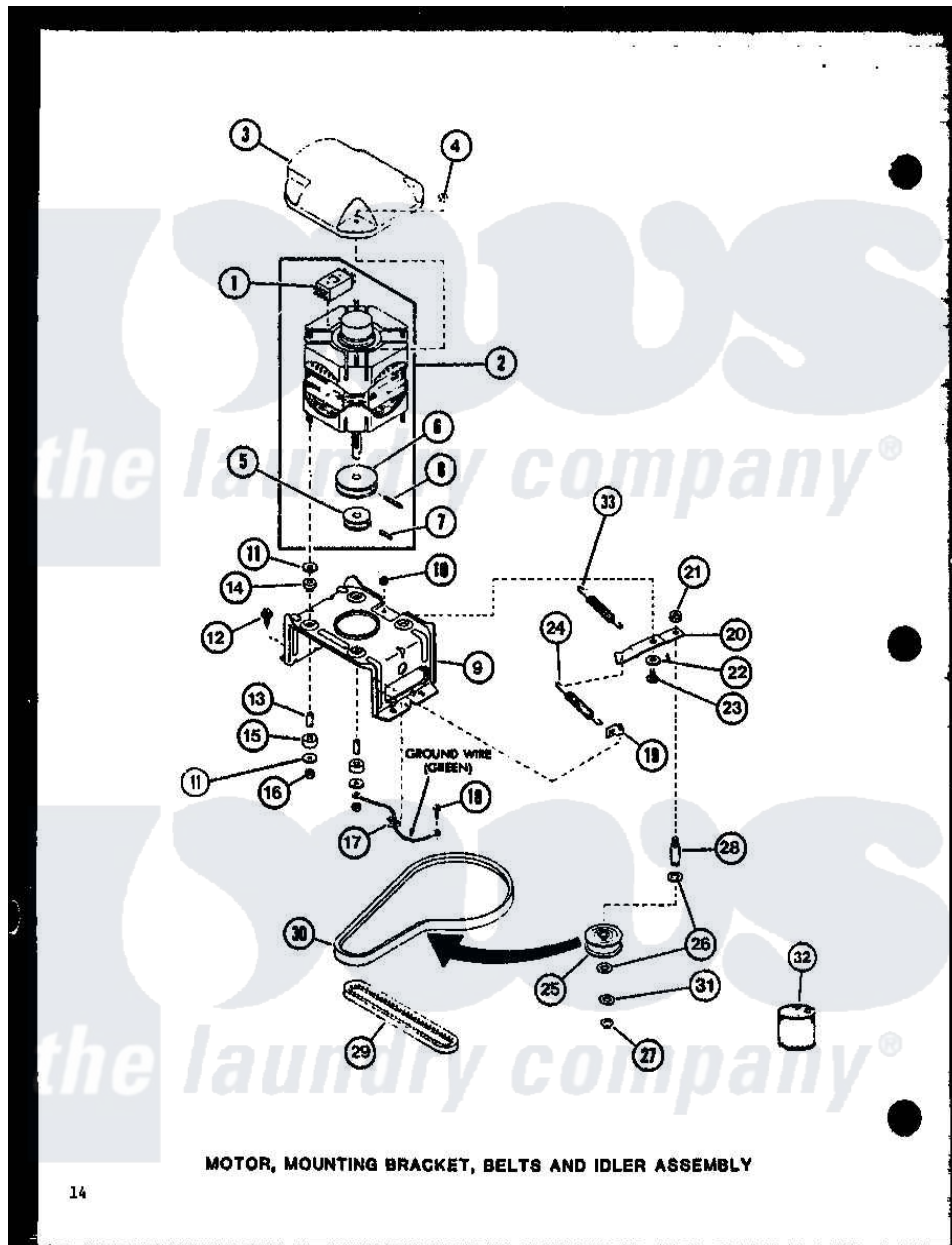

Amana LW2600 (BOM: P7804701W W) 04 - MOTOR

Amana Residential Amana LW2600 (BOM: P7804701W W) Washer Parts Parts Diagram 04 - MOTOR
 Click on the part number to view part

Item	Original Part Number	Replaced By	Status	Part Description
1	R0602508		Not Available	24139 SWITCH
"	R0602510		Not Available	MOTOR SWITCH
2	R0607002	27179P		Motor-Drive
3	R0603011	27136		Shield, Motor
4	R0601008	27201		Locknut
5	R0609501		Not Available	PULLEY, MOTOR
6	R0609502		Not Available	PULLEY, MOTOR
7	R0601508	10416		Pin, Roll
8	R0601509		Not Available	ROLL PIN
9	R0605514		Not Available	MOTOR MTG BRACKET
10	R0601011	27001225		Nut, Jam Mid Lock 1/4-20
11	R0600510		Not Available	WASHER
12	R0600098	27001200		Screw
13	R0603511		Not Available	SPACER
14	R0606509		Not Available	RUBBER MTG
15	R0606510		Not Available	RUBBER MTG

16	YR0601010	23604	Nut, Hex 10-32 Lock
17	R0601507	B5733302	Clip, Ground
18	R0600017		Not Available SCREW
19	R0601539	28849	Clip, Spring
20	R0605684	40041002	Lever, Idler
21	R0601031	358160	Nut
22	R0600506	40054701	Washer
23	R0600016	40038901	Screw, 1/4-20
24	R0605539	37366	Spring, Idler
25	R0609508		Not Available PULLEY, IDLER
26	R0600552	Y29443	Washer, Felt
27	R0601527	23748	Ring, Retaining
28	R0605538	28802	Shaft, Idler
29	R0606507	27155	Belt, Pump
30	R0606539	28808	Belt, Agitate And Spin
31	R0600526	52549	Washer, 501 ID X3/4 Odx
32	R0608011		Not Available HI TEMP LUBE
33	R0605683		Not Available SPRING, HELPER