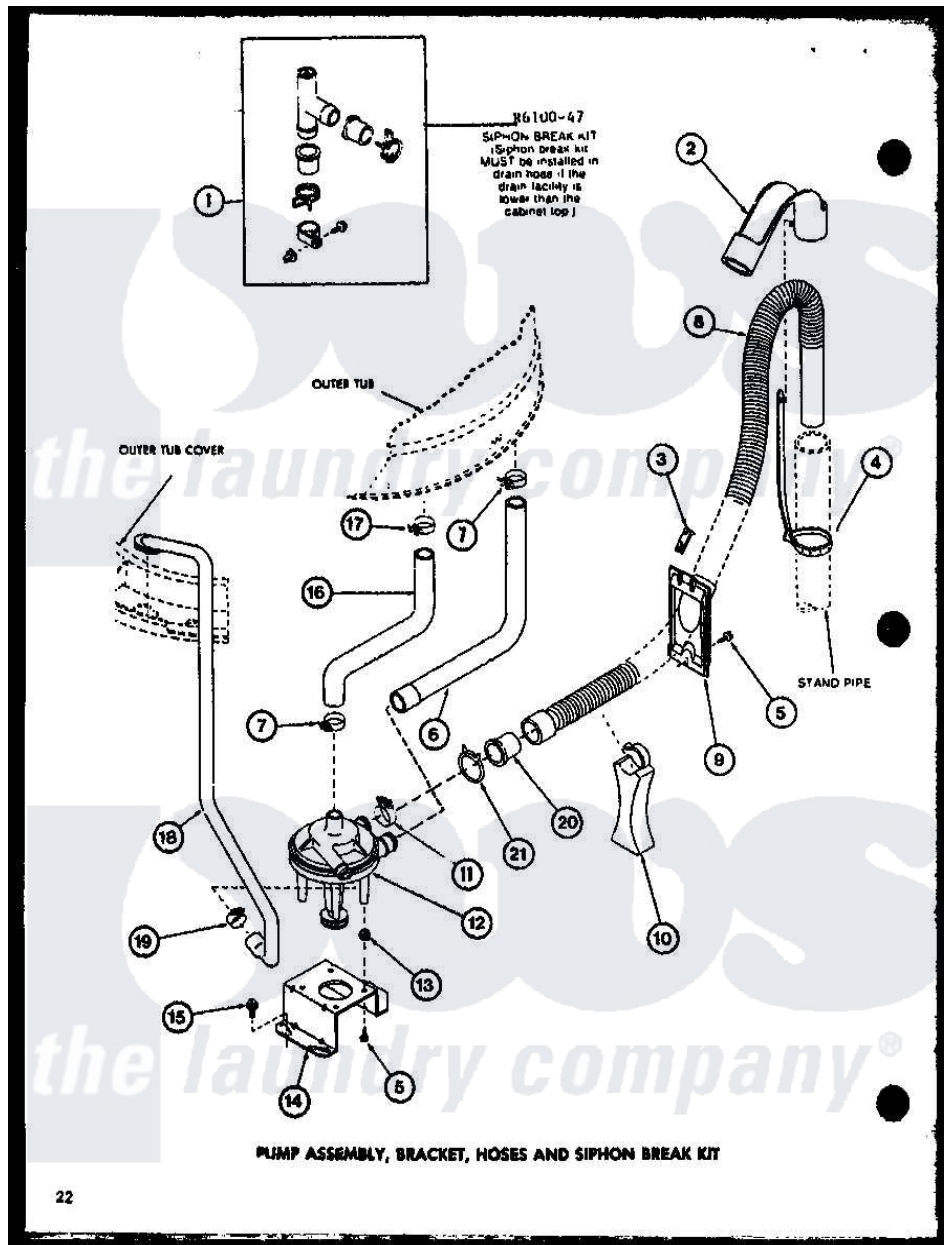

Amana LW2600 (BOM: P7804701W W) 08 - PUMP ASSY

Amana Residential Amana LW2600 (BOM: P7804701W W) Washer Parts Parts Diagram 08 - PUMP ASSY
Click on the part number to view part

Item	Original Part Number	Replaced By	Status	Part Description
1	R0610047	76660		Break-Sphn
2	R0603546	22003814		Retainer, Drain Hose
3	R0601545		Not Available	CLIP, HOSE RETAINER
4	R0603548	8539404		Tie-Wire
5	R0600029	27001200		Screw
6	R0606514		Not Available	HOSE
7	R0601515	285655		Clamp, Hose
8	R0606547	39952		Hose- Drain
9	R0603544		Not Available	HOSE RETAINER
10	R0603547		Not Available	HOSE SUPPORT
11	R0601516	285655		Clamp, Hose
12	R0610501	31968		Assembly, Pump NA
13	R0601014	31098		Screw, 10-10 5/8 Unslot
14	R0605524	27105		Bracket, Pump Mounting
15	R0600098	27001200		Screw
16	R0606513		Not Available	HOSE

17	R0601505	285655	Clamp, Hose
18	R0606512		RECIRCULATING HOSE
19	R0601517	285655	Clamp, Hose
20	R0603545		HOSE ADAPTER
21	R0601544		HOSE CLAMP