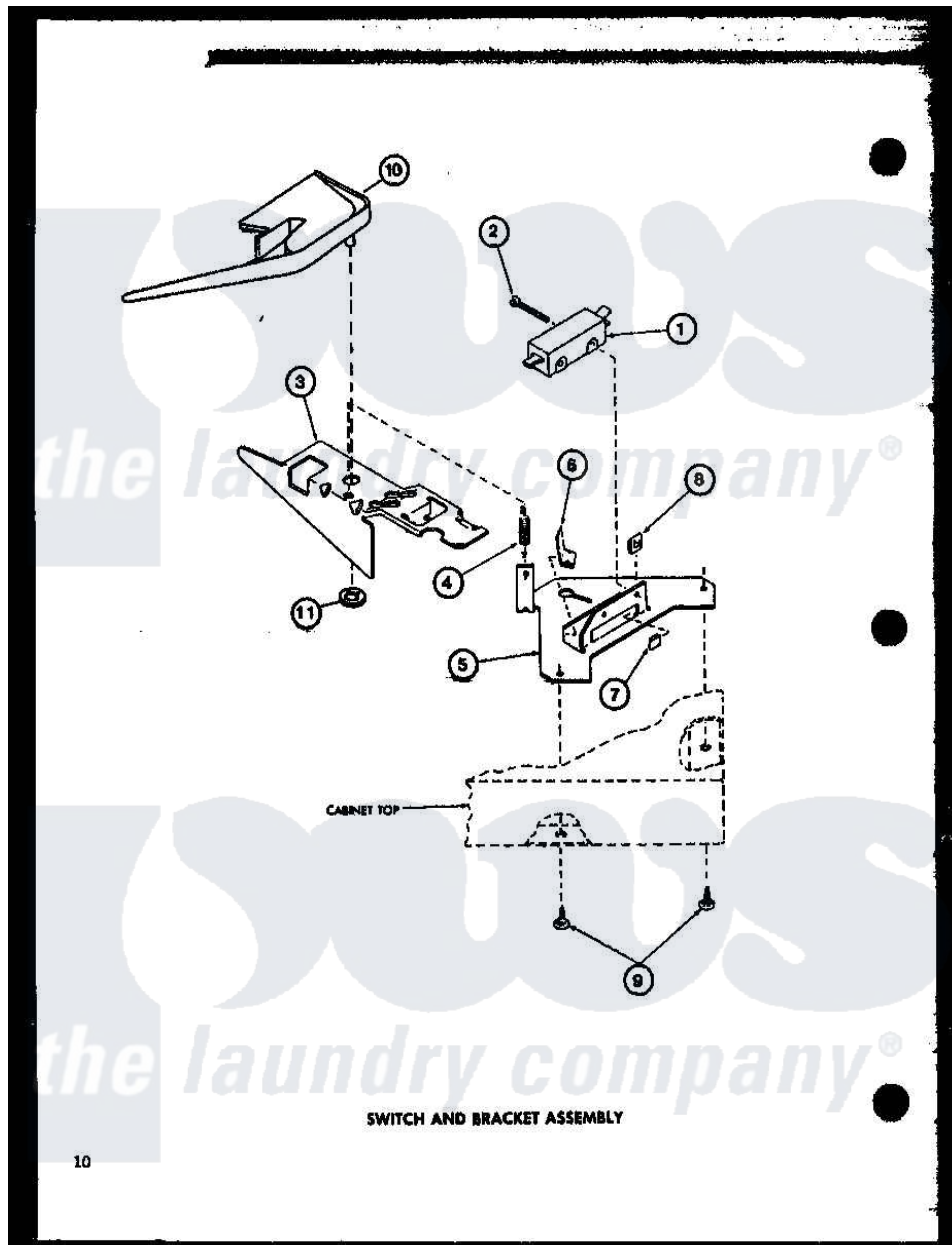

Amana LW2600 (BOM: P7804701W W) 09 - SWITCH AND BRACKET ASSY

Amana Residential Amana LW2600 (BOM: P7804701W W) Washer Parts Parts Diagram 09 - SWITCH AND BRACKET ASSY

Click on the part number to view part

Item	Original Part Number	Replaced By	Status	Part Description
1	R0602507	27612		Switch, Lid
2	R0600011		Not Available	SCREW
3	R0605504	27602		Lever, Out-Of-Bal Switch
4	R0605506		Not Available	SPRING
5	R0605505		Not Available	BRACKET
6	R0601503		Not Available	U-CLIP
7	R0601504	27610		Clip, U
8	R0601006		Not Available	NUT
9	R0600012	489464		Screw
10	R0605671		Not Available	SWITCH SHIELD
11	R0601032	29043		Nut, Push