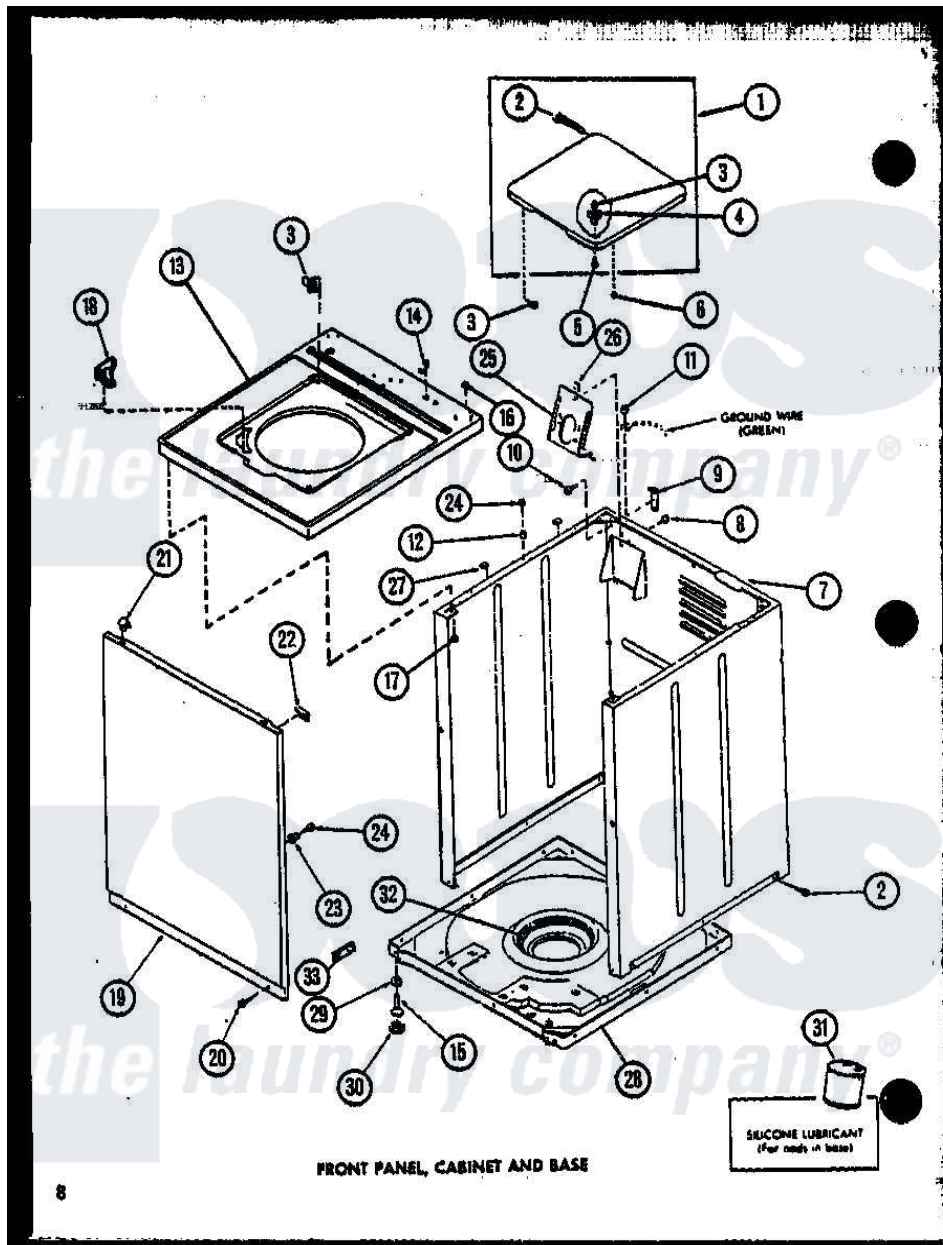

Amana LW2603 (BOM: P1110504W W) 01 - FRONT PANEL

Amana Residential Amana LW2603 (BOM: P1110504W W) Washer Parts Parts Diagram 01 - FRONT PANEL

Click on the part number to view part

Item	Original Part Number	Replaced By	Status	Part Description
1	R0603144		Not Available	LID "L"
"	R0603145	31314WP		Assembly
2	R0605695		Not Available	HINGE
3	R0603579	27625		Bushing
4	R0603504			Actuator, Door Switch
5	R0600008	26769		Assembly, Screw And Washer
6	R0606501	40038001		Bumper
7	R0603115	38612WP		Kit-Service
"	R0603090	38612LP		Kit Service Cabinet
8	R0600009		Not Available	SCREW
9	R0605528	Y27103		Hinge, Hold-Down Lug
10	R0600032	3390631		Screw, 10-16 X 3/8
11	R0600033	489464		Screw
12	R0603524	505187		Locator, Panel
13	R0603142	32808LP		Assembly Top And Carton
"	R0603143	32808WP		Assembly Top And Carton

14	R0601502	211881	Grommet, Cord Part Not Used- Gas Models Only
15	R0600030	22003428	Leg, Adjustable
16	R0600040	Not Available	SCREW
17	R0600096	Not Available	SCREW
18	R0603603	Not Available	DISPENSER, BLEACH
19	R0603052	32708LP	Panel, Front
"	R0603116	32708WP	Panel Front
20	R0600029	27001200	Screw
21	R0601520	22001650	Fastener, Spring
22	R0603526	Not Available	PROTECTOR
23	R0603525	Not Available	LOCATER LUG
24	R0600031	Y014874	Screw, Idler Arm And Sleeve
25	R0605527	39407	Bracket, Valve
26	R0601007	54038	NUt, Speed U-Type
27	R0606519	Y56128	Pad, Bumper
28	R0603107	31653P	Assembly, Base-Complete- G90
29	R0601016	40038101	Nut, Leg
30	R0606518	40016001	Foot, Rubber
31	R0608002	26594P	Grease, Silicone - 2 Oz Tube
32	R0610052	Not Available	SNUBBER PAD
33	R0608012	511637P	Adh Dow 737 Clr 3 Oz Tube
NI	R0603599	Not Available	ENCLOSURE, WIRE HARNES